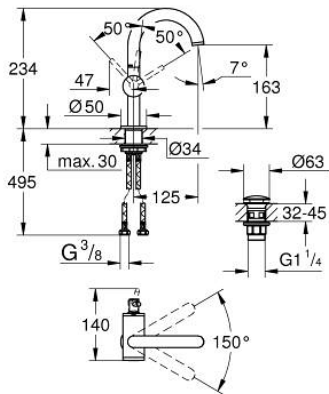

24 363 MG0 **ATRIO SINGLE-LEVER BASIN MIXER 1/2"**
M-SIZE

PRODUCT DESCRIPTION

- Colour: satin graphite
- single hole installation
- GROHE SilkMove 28 mm ceramic cartridge
- with temperature limiter
- GROHE LongLife finish
- GROHE EcoJoy - less water, perfect flow
- maximum flow rate (at 3 bar): 5 l/min
- swivel tubular C-spout with mousseur
- stop limiter
- adjustable swivel area 0° / 150° / 360°
- Push-open waste set 1 1/4"
- flexible connection hoses

24 363 MG0 ATRIO SINGLE-LEVER BASIN MIXER 1/2" M-SIZE

SPARE PARTS

- 1: Safety ring (Spare part-nr. 4826600M)
- 2: Flow straightener (Spare part-nr. 48408000)
- 3: Sealing washer (Spare part-nr. 0128500M)
- 4: Fitting ring (Spare part-nr. 07419000)
- 5: Cartridge (Spare part-nr. 46963000)
- 6: Shank fastening assembly (Spare part-nr. 48384000)
- 7: Waste set with push-open plug (Spare part-nr. 65807MG0)