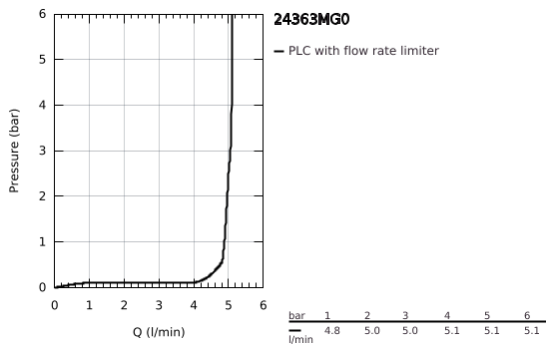

24 363 MG0 **ATRIO SINGLE-LEVER BASIN MIXER 1/2"**
M-SIZE

PRODUCT DESCRIPTION

- Colour: satin graphite
- single hole installation
- GROHE SilkMove 28 mm ceramic cartridge
- with temperature limiter
- GROHE LongLife finish
- GROHE EcoJoy - less water, perfect flow
- maximum flow rate (at 3 bar): 5 l/min
- swivel tubular C-spout with mousseur
- stop limiter
- adjustable swivel area 0° / 150° / 360°
- Push-open waste set 1 1/4"
- flexible connection hoses

24 363 MG0 ATRIO SINGLE-LEVER BASIN MIXER 1/2" M-SIZE

SPARE PARTS

- 1: Safety ring (Spare part-nr. 4826600M)
- 2: Flow straightener (Spare part-nr. 48408000)
- 3: Sealing washer (Spare part-nr. 0128500M)
- 4: Fitting ring (Spare part-nr. 07419000)
- 5: Cartridge (Spare part-nr. 46963000)
- 6: Shank fastening assembly (Spare part-nr. 48384000)
- 7: Waste set with push-open plug (Spare part-nr. 65807MG0)