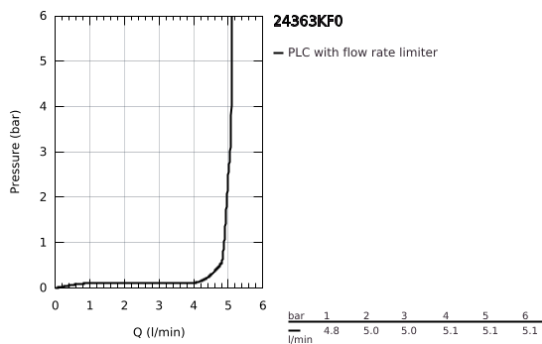

24 363 KF0 **ATRIO SINGLE-LEVER BASIN MIXER 1/2"**
M-SIZE

PRODUCT DESCRIPTION

- Colour: phantom black
- GROHE SilkMove 28 mm ceramic cartridge
- with temperature limiter
- GROHE EcoJoy - less water, perfect flow
- maximum flow rate (at 3 bar): 5 l/min
- swivel tubular C-spout with mousseur
- stop limiter
- adjustable swivel area 0° / 150° / 360°
- Push-open waste set 1 1/4"
- flexible connection hoses

24 363 KF0 ATRIO SINGLE-LEVER BASIN MIXER 1/2" M-SIZE

SPARE PARTS

- 1: Safety ring (Spare part-nr. 4826600M)
- 2: Flow straightener (Spare part-nr. 48408000)
- 3: Sealing washer (Spare part-nr. 0128500M)
- 4: Fitting ring (Spare part-nr. 07419000)
- 5: Cartridge (Spare part-nr. 46963000)
- 6: Shank fastening assembly (Spare part-nr. 48384000)
- 7: Waste set with push-open plug (Spare part-nr. 65807KF0)