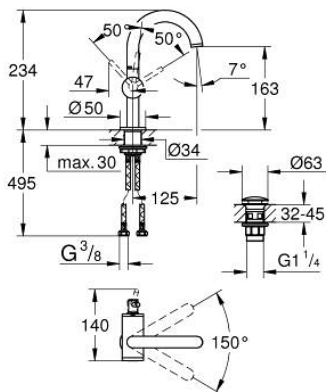

24 363 KF0 **ATRIO SINGLE-LEVER BASIN MIXER 1/2"**
M-SIZE

PRODUCT DESCRIPTION

- Colour: phantom black
- GROHE SilkMove 28 mm ceramic cartridge
- with temperature limiter
- GROHE EcoJoy - less water, perfect flow
- maximum flow rate (at 3 bar): 5 l/min
- swivel tubular C-spout with mousseur
- stop limiter
- adjustable swivel area 0° / 150° / 360°
- Push-open waste set 1 1/4"
- flexible connection hoses

24 363 KF0 ATRIO SINGLE-LEVER BASIN MIXER 1/2" M-SIZE

SPARE PARTS

- 1: Safety ring (Spare part-nr. 4826600M)
- 2: Flow straightener (Spare part-nr. 48408000)
- 3: Sealing washer (Spare part-nr. 0128500M)
- 4: Fitting ring (Spare part-nr. 07419000)
- 5: Cartridge (Spare part-nr. 46963000)
- 6: Shank fastening assembly (Spare part-nr. 48384000)
- 7: Waste set with push-open plug (Spare part-nr. 65807KF0)