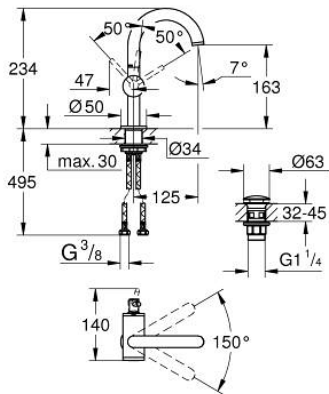

24 363 GN0 **ATRIO SINGLE-LEVER BASIN MIXER 1/2"**  
**M-SIZE**

**PRODUCT DESCRIPTION**

- Colour: brushed cool sunrise
- single hole installation
- GROHE SilkMove 28 mm ceramic cartridge
- with temperature limiter
- GROHE LongLife finish
- GROHE EcoJoy - less water, perfect flow
- maximum flow rate (at 3 bar): 5 l/min
- swivel tubular C-spout with mousseur
- stop limiter
- adjustable swivel area 0° / 150° / 360°
- Push-open waste set 1 1/4"
- flexible connection hoses

## 24 363 GN0 ATRIO SINGLE-LEVER BASIN MIXER 1/2" M-SIZE

### SPARE PARTS

- 1: Safety ring (Spare part-nr. 4826600M)
- 2: Flow straightener (Spare part-nr. 48408000)
- 3: Sealing washer (Spare part-nr. 0128500M)
- 4: Fitting ring (Spare part-nr. 07419000)
- 5: Cartridge (Spare part-nr. 46963000)
- 6: Shank fastening assembly (Spare part-nr. 48384000)
- 7: Waste set with push-open plug (Spare part-nr. 65807GN0)