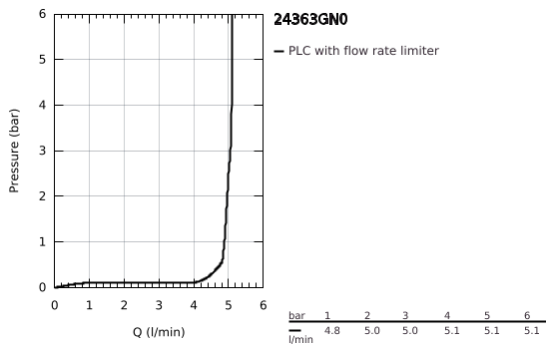

24 363 GN0 **ATRIO SINGLE-LEVER BASIN MIXER 1/2"**  
**M-SIZE**

**PRODUCT DESCRIPTION**

- Colour: brushed cool sunrise
- single hole installation
- GROHE SilkMove 28 mm ceramic cartridge
- with temperature limiter
- GROHE LongLife finish
- GROHE EcoJoy - less water, perfect flow
- maximum flow rate (at 3 bar): 5 l/min
- swivel tubular C-spout with mousseur
- stop limiter
- adjustable swivel area 0° / 150° / 360°
- Push-open waste set 1 1/4"
- flexible connection hoses

## 24 363 GN0 ATRIO SINGLE-LEVER BASIN MIXER 1/2" M-SIZE

### SPARE PARTS

- 1: Safety ring (Spare part-nr. 4826600M)
- 2: Flow straightener (Spare part-nr. 48408000)
- 3: Sealing washer (Spare part-nr. 0128500M)
- 4: Fitting ring (Spare part-nr. 07419000)
- 5: Cartridge (Spare part-nr. 46963000)
- 6: Shank fastening assembly (Spare part-nr. 48384000)
- 7: Waste set with push-open plug (Spare part-nr. 65807GN0)