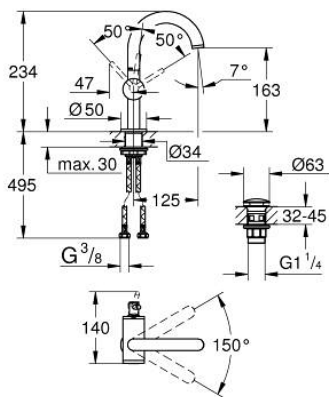

24 363 DL0 ATRIO SINGLE-LEVER BASIN MIXER 1/2" M-SIZE

PRODUCT DESCRIPTION

- Colour: brushed warm sunset
- single hole installation
- GROHE SilkMove 28 mm ceramic cartridge
- with temperature limiter
- GROHE LongLife finish
- GROHE EcoJoy - less water, perfect flow
- maximum flow rate (at 3 bar): 5 l/min
- swivel tubular C-spout with mousseur
- stop limiter
- adjustable swivel area 0° / 150° / 360°
- Push-open waste set 1 1/4"
- flexible connection hoses

24 363 DL0 **ATRIO SINGLE-LEVER BASIN MIXER 1/2"**
M-SIZE

SPARE PARTS

- 1: Safety ring (Spare part-nr. 4826600M)
- 2: Flow straightener (Spare part-nr. 48408000)
- 3: Sealing washer (Spare part-nr. 0128500M)
- 4: Fitting ring (Spare part-nr. 07419000)
- 5: Cartridge (Spare part-nr. 46963000)
- 6: Shank fastening assembly (Spare part-nr. 48384000)
- 7: Waste set with push-open plug (Spare part-nr. 65807DL0)