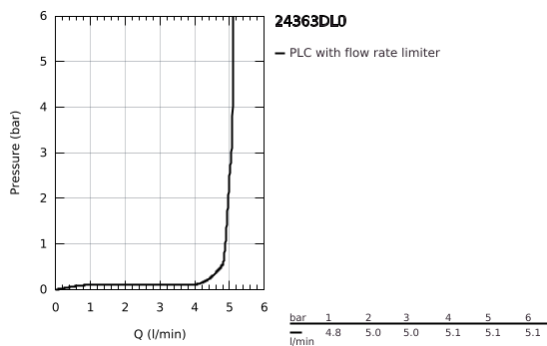

24 363 DL0 ATRIO SINGLE-LEVER BASIN MIXER 1/2" M-SIZE

PRODUCT DESCRIPTION

- Colour: brushed warm sunset
- single hole installation
- GROHE SilkMove 28 mm ceramic cartridge
- with temperature limiter
- GROHE LongLife finish
- GROHE EcoJoy - less water, perfect flow
- maximum flow rate (at 3 bar): 5 l/min
- swivel tubular C-spout with mousseur
- stop limiter
- adjustable swivel area 0° / 150° / 360°
- Push-open waste set 1 1/4"
- flexible connection hoses

24 363 DL0 **ATRIO SINGLE-LEVER BASIN MIXER 1/2"**
M-SIZE

SPARE PARTS

- 1: Safety ring (Spare part-nr. 4826600M)
- 2: Flow straightener (Spare part-nr. 48408000)
- 3: Sealing washer (Spare part-nr. 0128500M)
- 4: Fitting ring (Spare part-nr. 07419000)
- 5: Cartridge (Spare part-nr. 46963000)
- 6: Shank fastening assembly (Spare part-nr. 48384000)
- 7: Waste set with push-open plug (Spare part-nr. 65807DL0)