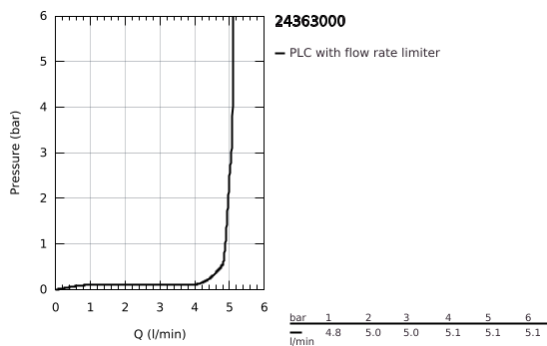

24 363 000 **ATRIO SINGLE-LEVER BASIN MIXER 1/2"**
M-SIZE

PRODUCT DESCRIPTION

- Colour: chrome
- single hole installation
- GROHE SilkMove 28 mm ceramic cartridge
- with temperature limiter
- GROHE LongLife finish
- GROHE EcoJoy - less water, perfect flow
- maximum flow rate (at 3 bar): 5 l/min
- swivel tubular C-spout with mousseur
- stop limiter
- adjustable swivel area 0° / 150° / 360°
- Push-open waste set 1 1/4"
- flexible connection hoses

24 363 000 **ATRIO SINGLE-LEVER BASIN MIXER 1/2"**
M-SIZE

SPARE PARTS

- 1: Safety ring (Spare part-nr. 4826600M)
- 2: Flow straightener (Spare part-nr. 48408000)
- 3: Sealing washer (Spare part-nr. 0128500M)
- 4: Fitting ring (Spare part-nr. 07419000)
- 5: Cartridge (Spare part-nr. 46963000)
- 6: Shank fastening assembly (Spare part-nr. 48384000)
- 7: Waste set with push-open plug (Spare part-nr. 65807000)