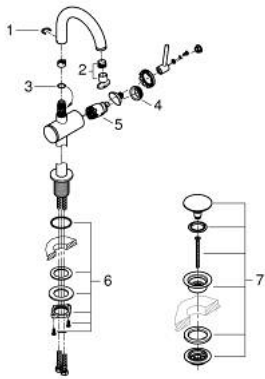

24 363 000 **ATRIO SINGLE-LEVER BASIN MIXER 1/2"**
M-SIZE

PRODUCT DESCRIPTION

- Colour: chrome
- single hole installation
- GROHE SilkMove 28 mm ceramic cartridge
- with temperature limiter
- GROHE LongLife finish
- GROHE EcoJoy - less water, perfect flow
- maximum flow rate (at 3 bar): 5 l/min
- swivel tubular C-spout with mousseur
- stop limiter
- adjustable swivel area 0° / 150° / 360°
- Push-open waste set 1 1/4"
- flexible connection hoses

24 363 000 **ATRIO SINGLE-LEVER BASIN MIXER 1/2"**
M-SIZE

SPARE PARTS

- 1: Safety ring (Spare part-nr. 4826600M)
- 2: Flow straightener (Spare part-nr. 48408000)
- 3: Sealing washer (Spare part-nr. 0128500M)
- 4: Fitting ring (Spare part-nr. 07419000)
- 5: Cartridge (Spare part-nr. 46963000)
- 6: Shank fastening assembly (Spare part-nr. 48384000)
- 7: Waste set with push-open plug (Spare part-nr. 65807000)