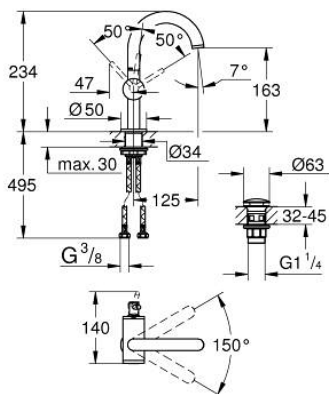

24 363 000 **ATRIO SINGLE-LEVER BASIN MIXER 1/2"**
M-SIZE

PRODUCT DESCRIPTION

- Colour: chrome
- single hole installation
- GROHE SilkMove 28 mm ceramic cartridge
- with temperature limiter
- GROHE LongLife finish
- GROHE EcoJoy - less water, perfect flow
- maximum flow rate (at 3 bar): 5 l/min
- swivel tubular C-spout with mousseur
- stop limiter
- adjustable swivel area 0° / 150° / 360°
- Push-open waste set 1 1/4"
- flexible connection hoses

24 363 000 **ATRIO SINGLE-LEVER BASIN MIXER 1/2"**
M-SIZE

SPARE PARTS

- 1: Safety ring (Spare part-nr. 4826600M)
- 2: Flow straightener (Spare part-nr. 48408000)
- 3: Sealing washer (Spare part-nr. 0128500M)
- 4: Fitting ring (Spare part-nr. 07419000)
- 5: Cartridge (Spare part-nr. 46963000)
- 6: Shank fastening assembly (Spare part-nr. 48384000)
- 7: Waste set with push-open plug (Spare part-nr. 65807000)