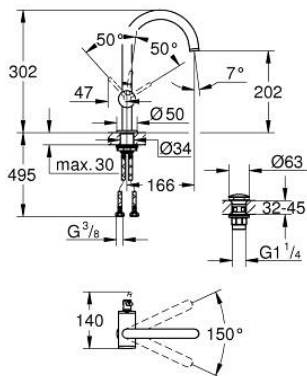

## 24 362 MS0 ATRIO SINGLE-LEVER BASIN MIXER 1/2" L-SIZE

### PRODUCT DESCRIPTION

- Colour: satin steel
- single hole installation
- GROHE SilkMove 28 mm ceramic cartridge
- with temperature limiter
- GROHE LongLife finish
- GROHE EcoJoy - less water, perfect flow
- maximum flow rate (at 3 bar): 5 l/min
- swivel tubular C-spout with mousseur
- stop limiter
- adjustable swivel area 0° / 150° / 360°
- Push-open waste set 1 1/4"
- flexible connection hoses

### SPARE PARTS

- 1: Safety ring (Spare part-nr. 4826600M)
- 2: Flow straightener (Spare part-nr. 48408000)
- 3: Sealing washer (Spare part-nr. 0128500M)
- 4: Fitting ring (Spare part-nr. 07419000)
- 5: Cartridge (Spare part-nr. 46963000)
- 6: Shank fastening assembly (Spare part-nr. 48384000)
- 7: Waste set with push-open plug (Spare part-nr. 65807MS0)