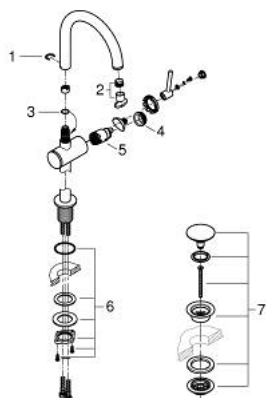

## 24 362 MS0 ATRIO SINGLE-LEVER BASIN MIXER 1/2" L-SIZE

### PRODUCT DESCRIPTION

- Colour: satin steel
- single hole installation
- GROHE SilkMove 28 mm ceramic cartridge
- with temperature limiter
- GROHE LongLife finish
- GROHE EcoJoy - less water, perfect flow
- maximum flow rate (at 3 bar): 5 l/min
- swivel tubular C-spout with mousseur
- stop limiter
- adjustable swivel area 0° / 150° / 360°
- Push-open waste set 1 1/4"
- flexible connection hoses

### SPARE PARTS

- 1: Safety ring (Spare part-nr. 4826600M)
- 2: Flow straightener (Spare part-nr. 48408000)
- 3: Sealing washer (Spare part-nr. 0128500M)
- 4: Fitting ring (Spare part-nr. 07419000)
- 5: Cartridge (Spare part-nr. 46963000)
- 6: Shank fastening assembly (Spare part-nr. 48384000)
- 7: Waste set with push-open plug (Spare part-nr. 65807MS0)