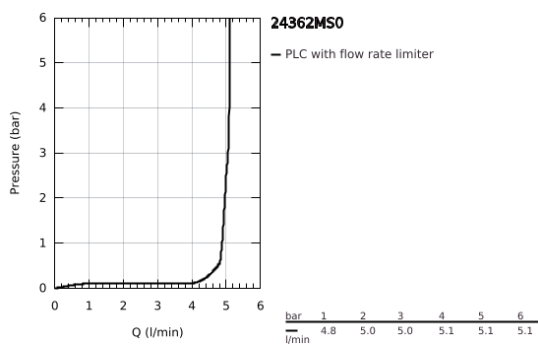

## 24 362 MS0 ATRIO SINGLE-LEVER BASIN MIXER 1/2" L-SIZE

### PRODUCT DESCRIPTION

- Colour: satin steel
- single hole installation
- GROHE SilkMove 28 mm ceramic cartridge
- with temperature limiter
- GROHE LongLife finish
- GROHE EcoJoy - less water, perfect flow
- maximum flow rate (at 3 bar): 5 l/min
- swivel tubular C-spout with mousseur
- stop limiter
- adjustable swivel area 0° / 150° / 360°
- Push-open waste set 1 1/4"
- flexible connection hoses