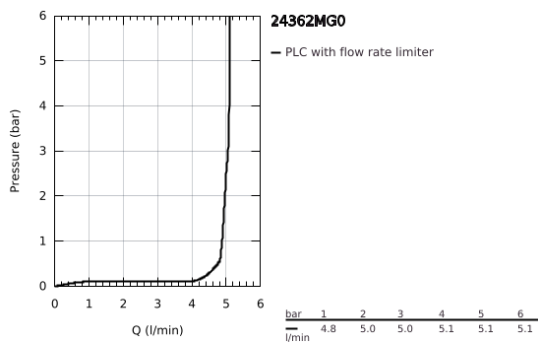

24 362 MG0 ATRIO SINGLE-LEVER BASIN MIXER 1/2" L-SIZE

PRODUCT DESCRIPTION

- Colour: satin graphite
- single hole installation
- GROHE SilkMove 28 mm ceramic cartridge
- with temperature limiter
- GROHE LongLife finish
- GROHE EcoJoy - less water, perfect flow
- maximum flow rate (at 3 bar): 5 l/min
- swivel tubular C-spout with mousseur
- stop limiter
- adjustable swivel area 0° / 150° / 360°
- Push-open waste set 1 1/4"
- flexible connection hoses

24 362 MG0 ATRIO SINGLE-LEVER BASIN MIXER 1/2" L-SIZE

SPARE PARTS

- 1: Safety ring (Spare part-nr. 4826600M)
- 2: Flow straightener (Spare part-nr. 48408000)
- 3: Sealing washer (Spare part-nr. 0128500M)
- 4: Fitting ring (Spare part-nr. 07419000)
- 5: Cartridge (Spare part-nr. 46963000)
- 6: Shank fastening assembly (Spare part-nr. 48384000)
- 7: Waste set with push-open plug (Spare part-nr. 65807MG0)