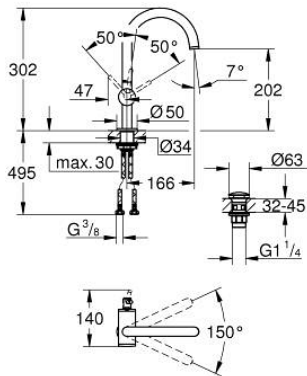

24 362 MG0 ATRIO SINGLE-LEVER BASIN MIXER 1/2" L-SIZE

PRODUCT DESCRIPTION

- Colour: satin graphite
- single hole installation
- GROHE SilkMove 28 mm ceramic cartridge
- with temperature limiter
- GROHE LongLife finish
- GROHE EcoJoy - less water, perfect flow
- maximum flow rate (at 3 bar): 5 l/min
- swivel tubular C-spout with mousseur
- stop limiter
- adjustable swivel area 0° / 150° / 360°
- Push-open waste set 1 1/4"
- flexible connection hoses

24 362 MG0 ATRIO SINGLE-LEVER BASIN MIXER 1/2" L-SIZE

SPARE PARTS

- 1: Safety ring (Spare part-nr. 4826600M)
- 2: Flow straightener (Spare part-nr. 48408000)
- 3: Sealing washer (Spare part-nr. 0128500M)
- 4: Fitting ring (Spare part-nr. 07419000)
- 5: Cartridge (Spare part-nr. 46963000)
- 6: Shank fastening assembly (Spare part-nr. 48384000)
- 7: Waste set with push-open plug (Spare part-nr. 65807MG0)