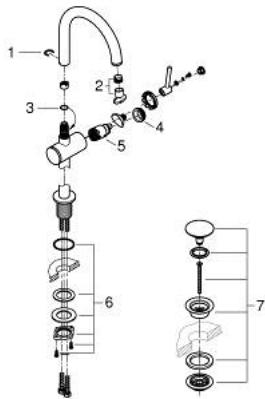

## 24 362 KF0 ATRIO SINGLE-LEVER BASIN MIXER 1/2" L-SIZE

### PRODUCT DESCRIPTION

- Colour: phantom black
- GROHE SilkMove 28 mm ceramic cartridge
- with temperature limiter
- GROHE EcoJoy - less water, perfect flow
- maximum flow rate (at 3 bar): 5 l/min
- swivel tubular C-spout with mousseur
- stop limiter
- adjustable swivel area 0° / 150° / 360°
- Push-open waste set 1 1/4"
- flexible connection hoses

### SPARE PARTS

- 1: Safety ring (Spare part-nr. 4826600M)
- 2: Flow straightener (Spare part-nr. 48408000)
- 3: Sealing washer (Spare part-nr. 0128500M)
- 4: Fitting ring (Spare part-nr. 07419000)
- 5: Cartridge (Spare part-nr. 46963000)
- 6: Shank fastening assembly (Spare part-nr. 48384000)
- 7: Waste set with push-open plug (Spare part-nr. 65807KF0)