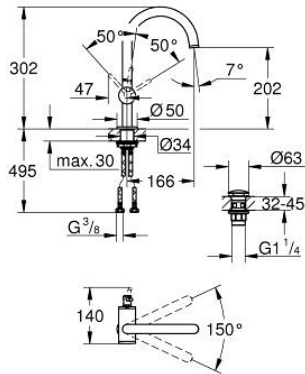

## 24 362 KF0 ATRIO SINGLE-LEVER BASIN MIXER 1/2" L-SIZE

### PRODUCT DESCRIPTION

- Colour: phantom black
- GROHE SilkMove 28 mm ceramic cartridge
- with temperature limiter
- GROHE EcoJoy - less water, perfect flow
- maximum flow rate (at 3 bar): 5 l/min
- swivel tubular C-spout with mousseur
- stop limiter
- adjustable swivel area 0° / 150° / 360°
- Push-open waste set 1 1/4"
- flexible connection hoses

### SPARE PARTS

- 1: Safety ring (Spare part-nr. 4826600M)
- 2: Flow straightener (Spare part-nr. 48408000)
- 3: Sealing washer (Spare part-nr. 0128500M)
- 4: Fitting ring (Spare part-nr. 07419000)
- 5: Cartridge (Spare part-nr. 46963000)
- 6: Shank fastening assembly (Spare part-nr. 48384000)
- 7: Waste set with push-open plug (Spare part-nr. 65807KF0)