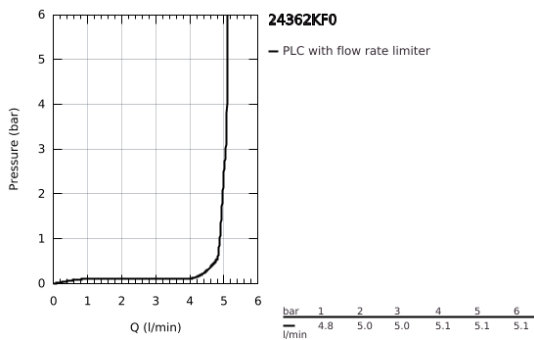

## 24 362 KF0 ATRIO SINGLE-LEVER BASIN MIXER 1/2" L-SIZE

### PRODUCT DESCRIPTION

- Colour: phantom black
- GROHE SilkMove 28 mm ceramic cartridge
- with temperature limiter
- GROHE EcoJoy - less water, perfect flow
- maximum flow rate (at 3 bar): 5 l/min
- swivel tubular C-spout with mousseur
- stop limiter
- adjustable swivel area 0° / 150° / 360°
- Push-open waste set 1 1/4"
- flexible connection hoses