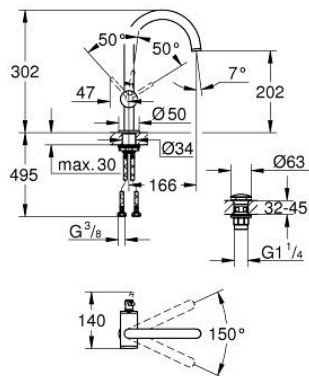

24 362 GN0 ATRIO SINGLE-LEVER BASIN MIXER 1/2" L-SIZE

PRODUCT DESCRIPTION

- Colour: brushed cool sunrise
- single hole installation
- GROHE SilkMove 28 mm ceramic cartridge
- with temperature limiter
- GROHE LongLife finish
- GROHE EcoJoy - less water, perfect flow
- maximum flow rate (at 3 bar): 5 l/min
- swivel tubular C-spout with mousseur
- stop limiter
- adjustable swivel area 0° / 150° / 360°
- Push-open waste set 1 1/4"
- flexible connection hoses

24 362 GN0 ATRIO SINGLE-LEVER BASIN MIXER 1/2" L-SIZE

SPARE PARTS

- 1: Safety ring (Spare part-nr. 4826600M)
- 2: Flow straightener (Spare part-nr. 48408000)
- 3: Sealing washer (Spare part-nr. 0128500M)
- 4: Fitting ring (Spare part-nr. 07419000)
- 5: Cartridge (Spare part-nr. 46963000)
- 6: Shank fastening assembly (Spare part-nr. 48384000)
- 7: Waste set with push-open plug (Spare part-nr. 65807GN0)