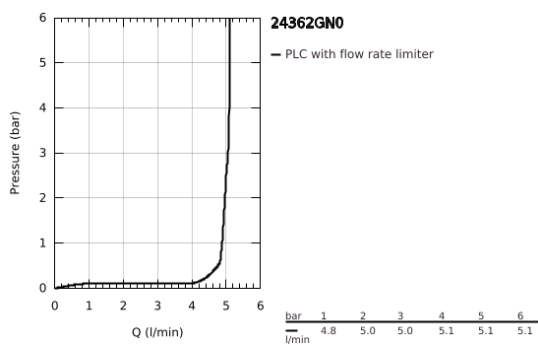

24 362 GN0 ATRIO SINGLE-LEVER BASIN MIXER 1/2" L-SIZE

PRODUCT DESCRIPTION

- Colour: brushed cool sunrise
- single hole installation
- GROHE SilkMove 28 mm ceramic cartridge
- with temperature limiter
- GROHE LongLife finish
- GROHE EcoJoy - less water, perfect flow
- maximum flow rate (at 3 bar): 5 l/min
- swivel tubular C-spout with mousseur
- stop limiter
- adjustable swivel area 0° / 150° / 360°
- Push-open waste set 1 1/4"
- flexible connection hoses

24 362 GN0 ATRIO SINGLE-LEVER BASIN MIXER 1/2" L-SIZE

SPARE PARTS

- 1: Safety ring (Spare part-nr. 4826600M)
- 2: Flow straightener (Spare part-nr. 48408000)
- 3: Sealing washer (Spare part-nr. 0128500M)
- 4: Fitting ring (Spare part-nr. 07419000)
- 5: Cartridge (Spare part-nr. 46963000)
- 6: Shank fastening assembly (Spare part-nr. 48384000)
- 7: Waste set with push-open plug (Spare part-nr. 65807GN0)