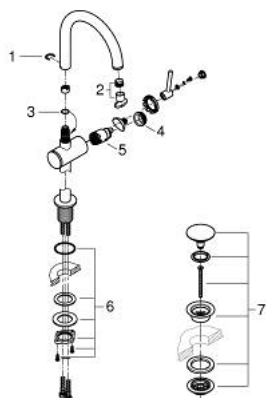

24 362 GN0 ATRIO SINGLE-LEVER BASIN MIXER 1/2" L-SIZE

PRODUCT DESCRIPTION

- Colour: brushed cool sunrise
- single hole installation
- GROHE SilkMove 28 mm ceramic cartridge
- with temperature limiter
- GROHE LongLife finish
- GROHE EcoJoy - less water, perfect flow
- maximum flow rate (at 3 bar): 5 l/min
- swivel tubular C-spout with mousseur
- stop limiter
- adjustable swivel area 0° / 150° / 360°
- Push-open waste set 1 1/4"
- flexible connection hoses

24 362 GN0 ATRIO SINGLE-LEVER BASIN MIXER 1/2" L-SIZE

SPARE PARTS

- 1: Safety ring (Spare part-nr. 4826600M)
- 2: Flow straightener (Spare part-nr. 48408000)
- 3: Sealing washer (Spare part-nr. 0128500M)
- 4: Fitting ring (Spare part-nr. 07419000)
- 5: Cartridge (Spare part-nr. 46963000)
- 6: Shank fastening assembly (Spare part-nr. 48384000)
- 7: Waste set with push-open plug (Spare part-nr. 65807GN0)