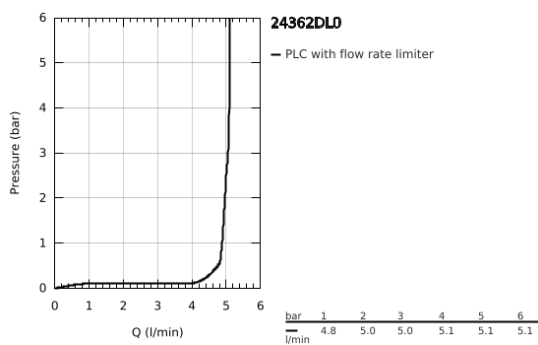

24 362 DL0 ATRIO SINGLE-LEVER BASIN MIXER 1/2" L-SIZE

PRODUCT DESCRIPTION

- Colour: brushed warm sunset
- single hole installation
- GROHE SilkMove 28 mm ceramic cartridge
- with temperature limiter
- GROHE LongLife finish
- GROHE EcoJoy - less water, perfect flow
- maximum flow rate (at 3 bar): 5 l/min
- swivel tubular C-spout with mousseur
- stop limiter
- adjustable swivel area 0° / 150° / 360°
- Push-open waste set 1 1/4"
- flexible connection hoses

24 362 DL0 ATRIO SINGLE-LEVER BASIN MIXER 1/2" L-SIZE

SPARE PARTS

- 1: Safety ring (Spare part-nr. 4826600M)
- 2: Flow straightener (Spare part-nr. 48408000)
- 3: Sealing washer (Spare part-nr. 0128500M)
- 4: Fitting ring (Spare part-nr. 07419000)
- 5: Cartridge (Spare part-nr. 46963000)
- 6: Shank fastening assembly (Spare part-nr. 48384000)
- 7: Waste set with push-open plug (Spare part-nr. 65807DL0)