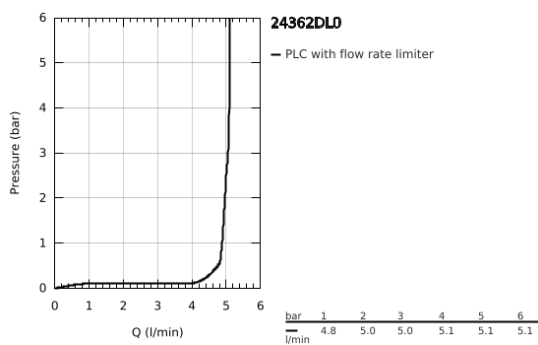

## 24 362 DL0 ATRIO SINGLE-LEVER BASIN MIXER 1/2" L-SIZE

### PRODUCT DESCRIPTION

- Colour: brushed warm sunset
- single hole installation
- GROHE SilkMove 28 mm ceramic cartridge
- with temperature limiter
- GROHE LongLife finish
- GROHE EcoJoy - less water, perfect flow
- maximum flow rate (at 3 bar): 5 l/min
- swivel tubular C-spout with mousseur
- stop limiter
- adjustable swivel area 0° / 150° / 360°
- Push-open waste set 1 1/4"
- flexible connection hoses