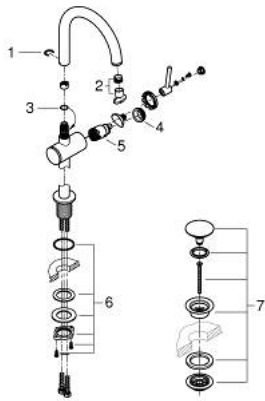

## 24 362 DL0 ATRIO SINGLE-LEVER BASIN MIXER 1/2" L-SIZE

### PRODUCT DESCRIPTION

- Colour: brushed warm sunset
- single hole installation
- GROHE SilkMove 28 mm ceramic cartridge
- with temperature limiter
- GROHE LongLife finish
- GROHE EcoJoy - less water, perfect flow
- maximum flow rate (at 3 bar): 5 l/min
- swivel tubular C-spout with mousseur
- stop limiter
- adjustable swivel area 0° / 150° / 360°
- Push-open waste set 1 1/4"
- flexible connection hoses

### SPARE PARTS

- 1: Safety ring (Spare part-nr. 4826600M)
- 2: Flow straightener (Spare part-nr. 48408000)
- 3: Sealing washer (Spare part-nr. 0128500M)
- 4: Fitting ring (Spare part-nr. 07419000)
- 5: Cartridge (Spare part-nr. 46963000)
- 6: Shank fastening assembly (Spare part-nr. 48384000)
- 7: Waste set with push-open plug (Spare part-nr. 65807DL0)