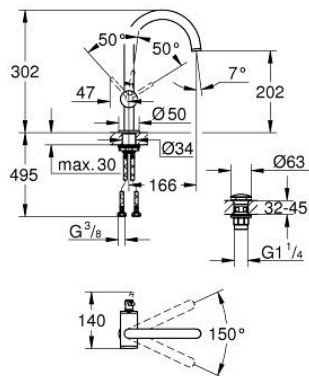

## 24 362 DL0 ATRIO SINGLE-LEVER BASIN MIXER 1/2" L-SIZE

### PRODUCT DESCRIPTION

- Colour: brushed warm sunset
- single hole installation
- GROHE SilkMove 28 mm ceramic cartridge
- with temperature limiter
- GROHE LongLife finish
- GROHE EcoJoy - less water, perfect flow
- maximum flow rate (at 3 bar): 5 l/min
- swivel tubular C-spout with mousseur
- stop limiter
- adjustable swivel area 0° / 150° / 360°
- Push-open waste set 1 1/4"
- flexible connection hoses

### SPARE PARTS

- 1: Safety ring (Spare part-nr. 4826600M)
- 2: Flow straightener (Spare part-nr. 48408000)
- 3: Sealing washer (Spare part-nr. 0128500M)
- 4: Fitting ring (Spare part-nr. 07419000)
- 5: Cartridge (Spare part-nr. 46963000)
- 6: Shank fastening assembly (Spare part-nr. 48384000)
- 7: Waste set with push-open plug (Spare part-nr. 65807DL0)