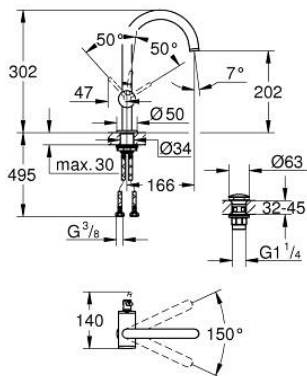

24 362 DL0 ATRIO SINGLE-LEVER BASIN MIXER 1/2" L-SIZE

PRODUCT DESCRIPTION

- Colour: brushed warm sunset
- single hole installation
- GROHE SilkMove 28 mm ceramic cartridge
- with temperature limiter
- GROHE LongLife finish
- GROHE EcoJoy - less water, perfect flow
- maximum flow rate (at 3 bar): 5 l/min
- swivel tubular C-spout with mousseur
- stop limiter
- adjustable swivel area 0° / 150° / 360°
- Push-open waste set 1 1/4"
- flexible connection hoses

24 362 DL0 ATRIO SINGLE-LEVER BASIN MIXER 1/2" L-SIZE

SPARE PARTS

- 1: Safety ring (Spare part-nr. 4826600M)
- 2: Flow straightener (Spare part-nr. 48408000)
- 3: Sealing washer (Spare part-nr. 0128500M)
- 4: Fitting ring (Spare part-nr. 07419000)
- 5: Cartridge (Spare part-nr. 46963000)
- 6: Shank fastening assembly (Spare part-nr. 48384000)
- 7: Waste set with push-open plug (Spare part-nr. 65807DL0)