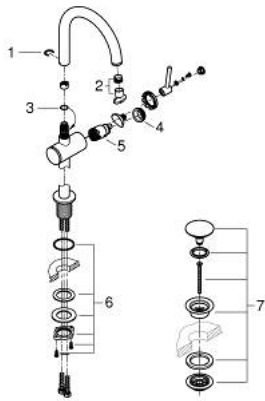

24 362 DL0 ATRIO SINGLE-LEVER BASIN MIXER 1/2" L-SIZE

SPARE PARTS

1. 1: Safety ring (Spare part-nr. 4826600M)
2. 2: Flow straightener (Spare part-nr. 48408000)
3. 3: Sealing washer (Spare part-nr. 0128500M)
4. 4: Fitting ring (Spare part-nr. 07419000)
5. 5: Cartridge (Spare part-nr. 46963000)
6. 6: Shank fastening assembly (Spare part-nr. 48384000)
7. 7: Waste set with push-open plug (Spare part-nr. 65807DL0)