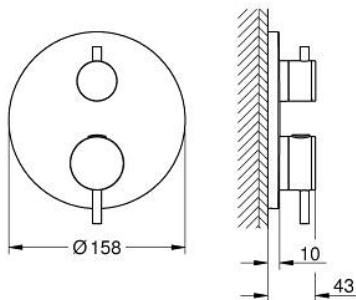

24 359 MG0 ATRIO SAFETY BATH TUB MIXER FOR 2 OUTLETS WITH INTEGRATED SHUT OFF/DIVERTER VALVE

PRODUCT DESCRIPTION

- Colour: satin graphite
- trim set for GROHE Rapido SmartBox (35 600/35 604)
- GROHE TurboStat - compact cartridge with wax thermoelement
- GROHE LongLife finish
- GROHE FastFixation escutcheon with covered shaft sealing and covered fixing
- metal escutcheon, retroactively 6° adjustable
- printed hand shower and bath filler symbol
- GROHE SafeStop - safety button at 38°C
- GROHE SafeStop Plus - optional temperature limiter at 43°C or 46°C included
- GROHE AquaDimmer, integrated shut off/diverter valve
- metal handles
- without roughing-in set 35 600/35 604 (please order separately)
- outlet B = 27 l/min, outlet C = 30 l/min