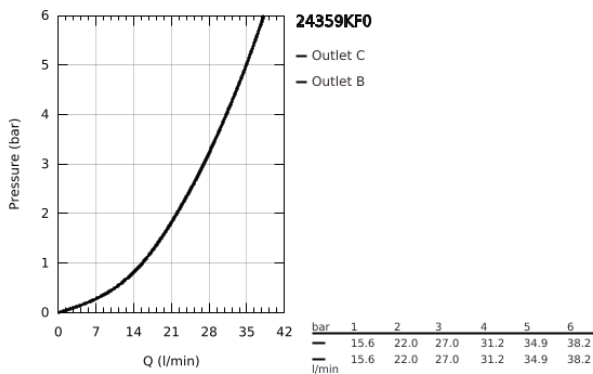

24 359 KF0 ATRIO SAFETY BATH TUB MIXER FOR 2 OUTLETS WITH INTEGRATED SHUT OFF/DIVERTER VALVE

PRODUCT DESCRIPTION

- Colour: phantom black
- trim set for GROHE Rapido SmartBox (35 600/35 604)
- GROHE TurboStat - compact cartridge with wax thermosteement
- GROHE FastFixation escutcheon with covered shaft sealing and covered fixing
- metal escutcheon, retroactively 6° adjustable
- printed hand shower and bath filler symbol
- GROHE SafeStop - safety button at 38°C
- GROHE SafeStop Plus - optional temperature limiter at 43°C or 46°C included
- GROHE AquaDimmer, integrated shut off/diverter valve
- without roughing-in set 35 600/35 604 (please order separately)
- outlet B = 27 l/min, outlet C = 30 l/min

24 359 KF0 ATRIO SAFETY BATH TUB MIXER FOR 2 OUTLETS WITH INTEGRATED SHUT OFF/DIVERTER VALVE

SPARE PARTS

- 1: Mounting plate (Spare part-nr. 49080000)
 - 2: Temperature control handle (Spare part-nr. 49089KF0)
 - 3: Escutcheon (Spare part-nr. 49247KF0)
 - 4: Shut-off handle Aquadimmer (Spare part-nr. 49090KF0)
 - 5: Aquadimmer (Spare part-nr. 49084000)
 - 6: Thermostatic compact cartridge 3/4" (Spare part-nr. 49028000)
 - 7: Non-return valve (Spare part-nr. 49085000)
 - 8: Seal (Spare part-nr. 48360000)
 - 9: GROHE TurboStat cartridge 3/4" (Spare part-nr. 49003000)*
 - 10: Service stops (Spare part-nr. 1405300M)*
 - 11: Socket Spanner (Spare part-nr. 49059000)*
 - 12: Backflow protection combination (Spare part-nr. 14055000)*
 - 13: Universal extension set 2-handle thermostats, 25 mm (Spare part-nr. 14058000)*
- * Optional accessories