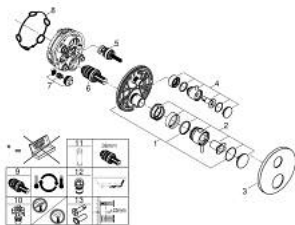

24 359 KF0 ATRIO SAFETY BATH TUB MIXER FOR 2 OUTLETS WITH INTEGRATED SHUT OFF/DIVERTER VALVE

PRODUCT DESCRIPTION

- Colour: phantom black
- trim set for GROHE Rapido SmartBox (35 600/35 604)
- GROHE TurboStat - compact cartridge with wax thermosteement
- GROHE FastFixation escutcheon with covered shaft sealing and covered fixing
- metal escutcheon, retroactively 6° adjustable
- printed hand shower and bath filler symbol
- GROHE SafeStop - safety button at 38°C
- GROHE SafeStop Plus - optional temperature limiter at 43°C or 46°C included
- GROHE AquaDimmer, integrated shut off/diverter valve
- without roughing-in set 35 600/35 604 (please order separately)
- outlet B = 27 l/min, outlet C = 30 l/min

24 359 KF0 ATRIO SAFETY BATH TUB MIXER FOR 2 OUTLETS WITH INTEGRATED SHUT OFF/DIVERTER VALVE

SPARE PARTS

- 1: Mounting plate (Spare part-nr. 49080000)
 - 2: Temperature control handle (Spare part-nr. 49089KF0)
 - 3: Escutcheon (Spare part-nr. 49247KF0)
 - 4: Shut-off handle Aquadimmer (Spare part-nr. 49090KF0)
 - 5: Aquadimmer (Spare part-nr. 49084000)
 - 6: Thermostatic compact cartridge 3/4" (Spare part-nr. 49028000)
 - 7: Non-return valve (Spare part-nr. 49085000)
 - 8: Seal (Spare part-nr. 48360000)
 - 9: GROHE TurboStat cartridge 3/4" (Spare part-nr. 49003000)*
 - 10: Service stops (Spare part-nr. 1405300M)*
 - 11: Socket Spanner (Spare part-nr. 49059000)*
 - 12: Backflow protection combination (Spare part-nr. 14055000)*
 - 13: Universal extension set 2-handle thermostats, 25 mm (Spare part-nr. 14058000)*
- * Optional accessories