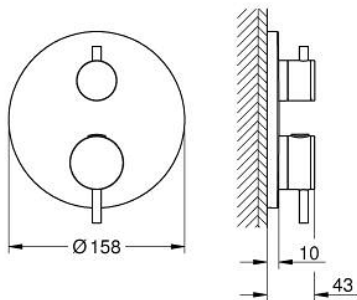

24 359 KF0 ATRIO SAFETY BATH TUB MIXER FOR 2 OUTLETS WITH INTEGRATED SHUT OFF/DIVERTER VALVE

PRODUCT DESCRIPTION

- Colour: phantom black
- trim set for GROHE Rapido SmartBox (35 600/35 604)
- GROHE TurboStat - compact cartridge with wax thermosteement
- GROHE FastFixation escutcheon with covered shaft sealing and covered fixing
- metal escutcheon, retroactively 6° adjustable
- printed hand shower and bath filler symbol
- GROHE SafeStop - safety button at 38°C
- GROHE SafeStop Plus - optional temperature limiter at 43°C or 46°C included
- GROHE AquaDimmer, integrated shut off/diverter valve
- without roughing-in set 35 600/35 604 (please order separately)
- outlet B = 27 l/min, outlet C = 30 l/min

24 359 KF0 ATRIO SAFETY BATH TUB MIXER FOR 2 OUTLETS WITH INTEGRATED SHUT OFF/DIVERTER VALVE

SPARE PARTS

- 1: Mounting plate (Spare part-nr. 49080000)
 - 2: Temperature control handle (Spare part-nr. 49089KF0)
 - 3: Escutcheon (Spare part-nr. 49247KF0)
 - 4: Shut-off handle Aquadimmer (Spare part-nr. 49090KF0)
 - 5: Aquadimmer (Spare part-nr. 49084000)
 - 6: Thermostatic compact cartridge 3/4" (Spare part-nr. 49028000)
 - 7: Non-return valve (Spare part-nr. 49085000)
 - 8: Seal (Spare part-nr. 48360000)
 - 9: GROHE TurboStat cartridge 3/4" (Spare part-nr. 49003000)*
 - 10: Service stops (Spare part-nr. 1405300M)*
 - 11: Socket Spanner (Spare part-nr. 49059000)*
 - 12: Backflow protection combination (Spare part-nr. 14055000)*
 - 13: Universal extension set 2-handle thermostats, 25 mm (Spare part-nr. 14058000)*
- * Optional accessories