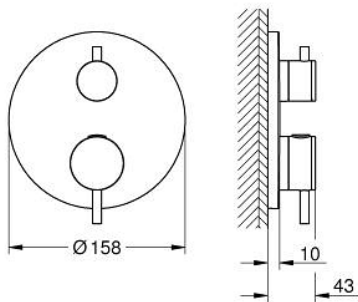

24 359 GN0 ATRIO SAFETY BATH TUB MIXER FOR 2 OUTLETS WITH INTEGRATED SHUT OFF/DIVERTER VALVE

PRODUCT DESCRIPTION

- Colour: brushed cool sunrise
 - trim set for GROHE Rapido SmartBox (35 600/35 604)
 - GROHE TurboStat - compact cartridge with wax thermoelement
 - GROHE LongLife finish
 - GROHE FastFixation escutcheon with covered shaft sealing and covered fixing
 - metal escutcheon, retroactively 6° adjustable
 - printed hand shower and bath filler symbol
 - GROHE SafeStop - safety button at 38°C
 - GROHE SafeStop Plus - optional temperature limiter at 43°C or 46°C included
 - GROHE AquaDimmer, integrated shut off/diverter valve
 - metal handles
 - without roughing-in set 35 600/35 604 (please order separately)
- outlet B = 27 l/min, outlet C = 30 l/min