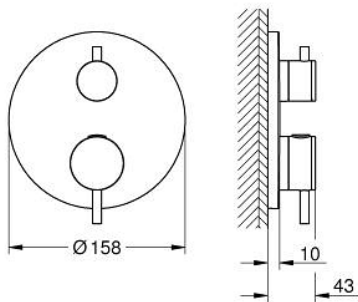

24 359 GL0 ATRIO SAFETY BATH TUB MIXER FOR 2 OUTLETS WITH INTEGRATED SHUT OFF/DIVERTER VALVE

PRODUCT DESCRIPTION

- Colour: cool sunrise
- trim set for GROHE Rapido SmartBox (35 600/35 604)
- GROHE TurboStat - compact cartridge with wax thermoelement
- GROHE LongLife finish
- GROHE FastFixation escutcheon with covered shaft sealing and covered fixing
- metal escutcheon, retroactively 6° adjustable
- printed hand shower and bath filler symbol
- GROHE SafeStop - safety button at 38°C
- GROHE SafeStop Plus - optional temperature limiter at 43°C or 46°C included
- GROHE AquaDimmer, integrated shut off/diverter valve
- metal handles
- without roughing-in set 35 600/35 604 (please order separately)
- outlet B = 27 l/min, outlet C = 30 l/min