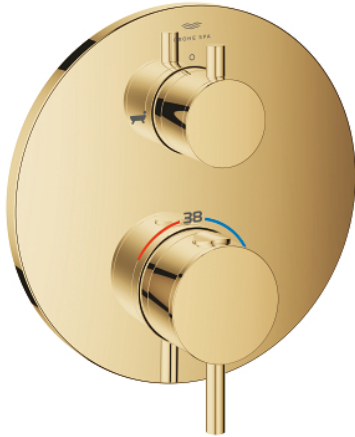

24 359 GL0 ATRIO SAFETY BATH TUB MIXER FOR 2 OUTLETS WITH INTEGRATED SHUT OFF/DIVERTER VALVE

PRODUCT DESCRIPTION

- Colour: cool sunrise
- trim set for GROHE Rapido SmartBox (35 600/35 604)
- GROHE TurboStat - compact cartridge with wax thermoelement
- GROHE LongLife finish
- GROHE FastFixation escutcheon with covered shaft sealing and covered fixing
- metal escutcheon, retroactively 6° adjustable
- printed hand shower and bath filler symbol
- GROHE SafeStop - safety button at 38°C
- GROHE SafeStop Plus - optional temperature limiter at 43°C or 46°C included
- GROHE AquaDimmer, integrated shut off/diverter valve
- metal handles
- without roughing-in set 35 600/35 604 (please order separately)
- outlet B = 27 l/min, outlet C = 30 l/min