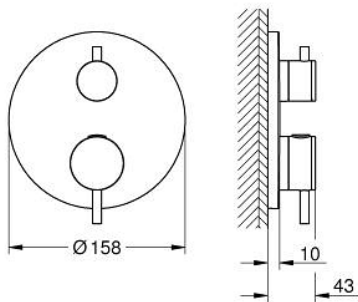

24 359 DL0 ATRIO SAFETY BATH TUB MIXER FOR 2 OUTLETS WITH INTEGRATED SHUT OFF/DIVERTER VALVE

PRODUCT DESCRIPTION

- Colour: brushed warm sunset
 - trim set for GROHE Rapido SmartBox (35 600/35 604)
 - GROHE TurboStat - compact cartridge with wax thermoelement
 - GROHE LongLife finish
 - GROHE FastFixation escutcheon with covered shaft sealing and covered fixing
 - metal escutcheon, retroactively 6° adjustable
 - printed hand shower and bath filler symbol
 - GROHE SafeStop - safety button at 38°C
 - GROHE SafeStop Plus - optional temperature limiter at 43°C or 46°C included
 - GROHE AquaDimmer, integrated shut off/diverter valve
 - metal handles
 - without roughing-in set 35 600/35 604 (please order separately)
- outlet B = 27 l/min, outlet C = 30 l/min