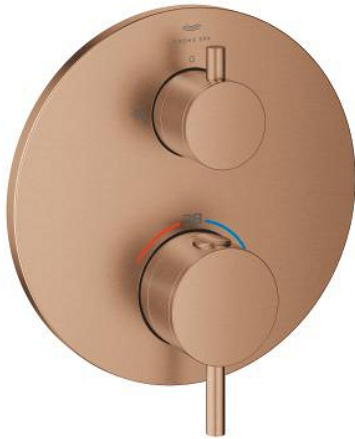

24 359 DL0 ATRIO SAFETY BATH TUB MIXER FOR 2 OUTLETS WITH INTEGRATED SHUT OFF/DIVERTER VALVE

PRODUCT DESCRIPTION

- Colour: brushed warm sunset
 - trim set for GROHE Rapido SmartBox (35 600/35 604)
 - GROHE TurboStat - compact cartridge with wax thermoelement
 - GROHE LongLife finish
 - GROHE FastFixation escutcheon with covered shaft sealing and covered fixing
 - metal escutcheon, retroactively 6° adjustable
 - printed hand shower and bath filler symbol
 - GROHE SafeStop - safety button at 38°C
 - GROHE SafeStop Plus - optional temperature limiter at 43°C or 46°C included
 - GROHE AquaDimmer, integrated shut off/diverter valve
 - metal handles
 - without roughing-in set 35 600/35 604 (please order separately)
- outlet B = 27 l/min, outlet C = 30 l/min