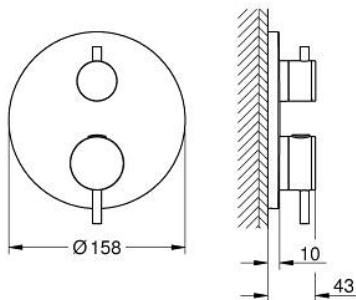

## 24 359 DC0 ATRIO SAFETY BATH TUB MIXER FOR 2 OUTLETS WITH INTEGRATED SHUT OFF/DIVERTER VALVE

### PRODUCT DESCRIPTION

- Colour: supersteel
- trim set for GROHE Rapido SmartBox (35 600/35 604)
- GROHE TurboStat - compact cartridge with wax thermoelement
- GROHE LongLife finish
- GROHE FastFixation escutcheon with covered shaft sealing and covered fixing
- metal escutcheon, retroactively 6° adjustable
- printed hand shower and bath filler symbol
- GROHE SafeStop - safety button at 38°C
- GROHE SafeStop Plus - optional temperature limiter at 43°C or 46°C included
- GROHE AquaDimmer, integrated shut off/diverter valve
- metal handles
- without roughing-in set 35 600/35 604 (please order separately)
- outlet B = 27 l/min, outlet C = 30 l/min