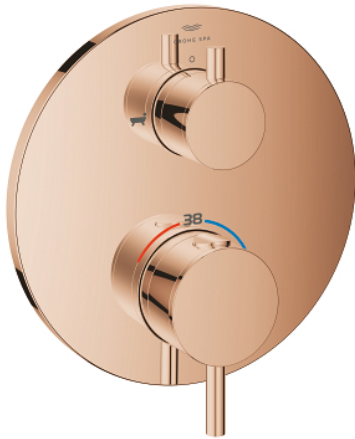

## 24 359 DA0 ATRIO SAFETY BATH TUB MIXER FOR 2 OUTLETS WITH INTEGRATED SHUT OFF/DIVERTER VALVE

### PRODUCT DESCRIPTION

- Colour: warm sunset
- trim set for GROHE Rapido SmartBox (35 600/35 604)
- GROHE TurboStat - compact cartridge with wax thermoelement
- GROHE LongLife finish
- GROHE FastFixation escutcheon with covered shaft sealing and covered fixing
- metal escutcheon, retroactively 6° adjustable
- printed hand shower and bath filler symbol
- GROHE SafeStop - safety button at 38°C
- GROHE SafeStop Plus - optional temperature limiter at 43°C or 46°C included
- GROHE AquaDimmer, integrated shut off/diverter valve
- metal handles
- without roughing-in set 35 600/35 604 (please order separately)

- outlet B = 27 l/min, outlet C = 30 l/min