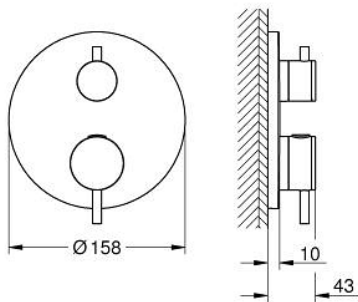

## 24 359 DA0 ATRIO SAFETY BATH TUB MIXER FOR 2 OUTLETS WITH INTEGRATED SHUT OFF/DIVERTER VALVE

### PRODUCT DESCRIPTION

- Colour: warm sunset
- trim set for GROHE Rapido SmartBox (35 600/35 604)
- GROHE TurboStat - compact cartridge with wax thermoelement
- GROHE LongLife finish
- GROHE FastFixation escutcheon with covered shaft sealing and covered fixing
- metal escutcheon, retroactively 6° adjustable
- printed hand shower and bath filler symbol
- GROHE SafeStop - safety button at 38°C
- GROHE SafeStop Plus - optional temperature limiter at 43°C or 46°C included
- GROHE AquaDimmer, integrated shut off/diverter valve
- metal handles
- without roughing-in set 35 600/35 604 (please order separately)

- outlet B = 27 l/min, outlet C = 30 l/min