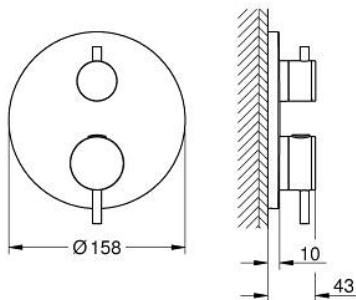

24 359 AL0 ATRIO SAFETY BATH TUB MIXER FOR 2 OUTLETS WITH INTEGRATED SHUT OFF/DIVERTER VALVE

PRODUCT DESCRIPTION

- Colour: brushed hard graphite
- trim set for GROHE Rapido SmartBox (35 600/35 604)
- GROHE TurboStat - compact cartridge with wax thermoelement
- GROHE LongLife finish
- GROHE FastFixation escutcheon with covered shaft sealing and covered fixing
- metal escutcheon, retroactively 6° adjustable
- printed hand shower and bath filler symbol
- GROHE SafeStop - safety button at 38°C
- GROHE SafeStop Plus - optional temperature limiter at 43°C or 46°C included
- GROHE AquaDimmer, integrated shut off/diverter valve
- metal handles
- without roughing-in set 35 600/35 604 (please order separately)
- outlet B = 27 l/min, outlet C = 30 l/min