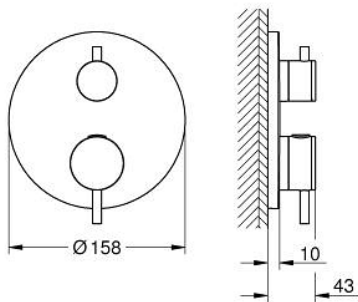

24 359 000 ATRIO SAFETY BATH TUB MIXER FOR 2 OUTLETS WITH INTEGRATED SHUT OFF/DIVERTER VALVE

PRODUCT DESCRIPTION

- Colour: chrome
 - trim set for GROHE Rapido SmartBox (35 600/35 604)
 - GROHE TurboStat - compact cartridge with wax thermoelement
 - GROHE LongLife finish
 - GROHE FastFixation escutcheon with covered shaft sealing and covered fixing
 - metal escutcheon, retroactively 6° adjustable
 - printed hand shower and bath filler symbol
 - GROHE SafeStop - safety button at 38°C
 - GROHE SafeStop Plus - optional temperature limiter at 43°C or 46°C included
 - GROHE AquaDimmer, integrated shut off/diverter valve
 - metal handles
 - without roughing-in set 35 600/35 604 (please order separately)
- outlet B = 27 l/min, outlet C = 30 l/min