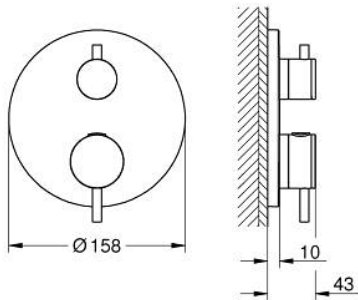

## 24 358 MS0 ATRIO SAFETY SHOWER MIXER FOR 2 OUTLETS WITH INTEGRATED SHUT OFF/DIVERTER VALVE

### PRODUCT DESCRIPTION

- Colour: satin steel
- trim set for GROHE Rapido SmartBox (35 600/35 604)
- GROHE TurboStat - compact cartridge with wax thermoelement
- GROHE LongLife finish
- GROHE FastFixation escutcheon with covered shaft sealing and covered fixing
- metal escutcheon, retroactively 6° adjustable
- printed head and hand shower symbol
- GROHE SafeStop - safety button at 38°C
- GROHE SafeStop Plus - optional temperature limiter at 43°C or 46°C included
- GROHE AquaDimmer, integrated shut off/diverter valve
- metal handles
- without roughing-in set 35 600/35 604 (please order separately)
- outlet B = 27 l/min, outlet C = 30 l/min

### SPARE PARTS

- 1: Mounting plate (Spare part-nr. 49080000)
  - 2: Temperature control handle (Spare part-nr. 49089MS0)
  - 3: Escutcheon (Spare part-nr. 49246MS0)
  - 4: Shut-off handle Aquadimmer (Spare part-nr. 49090MS0)
  - 5: Aquadimmer (Spare part-nr. 49084000)
  - 6: Thermostatic compact cartridge 3/4" (Spare part-nr. 49028000)
  - 7: Non-return valve (Spare part-nr. 49085000)
  - 8: Seal (Spare part-nr. 48360000)
  - 9: GROHE TurboStat cartridge 3/4" (Spare part-nr. 49003000)\*
  - 10: Service stops (Spare part-nr. 1405300M)\*
  - 11: Socket Spanner (Spare part-nr. 49059000)\*
  - 12: Backflow protection combination (Spare part-nr. 14055000)\*
  - 13: Universal extension set 2-handle thermostats, 25 mm (Spare part-nr. 14058000)\*
- \* Optional accessories