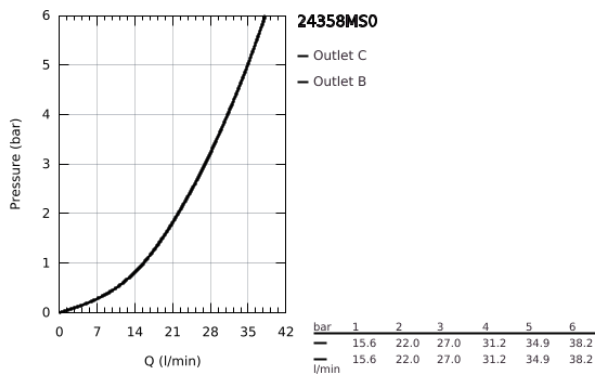

## 24 358 MS0 ATRIO SAFETY SHOWER MIXER FOR 2 OUTLETS WITH INTEGRATED SHUT OFF/DIVERTER VALVE

### PRODUCT DESCRIPTION

- Colour: satin steel
- trim set for GROHE Rapido SmartBox (35 600/35 604)
- GROHE TurboStat - compact cartridge with wax thermoelement
- GROHE LongLife finish
- GROHE FastFixation escutcheon with covered shaft sealing and covered fixing
- metal escutcheon, retroactively 6° adjustable
- printed head and hand shower symbol
- GROHE SafeStop - safety button at 38°C
- GROHE SafeStop Plus - optional temperature limiter at 43°C or 46°C included
- GROHE AquaDimmer, integrated shut off/diverter valve
- metal handles
- without roughing-in set 35 600/35 604 (please order separately)
- outlet B = 27 l/min, outlet C = 30 l/min