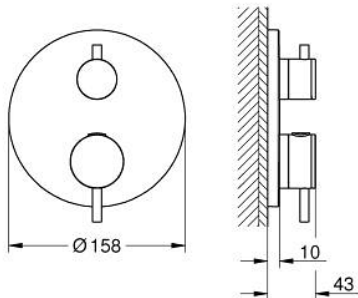

24 358 MG0 ATRIO SAFETY SHOWER MIXER FOR 2 OUTLETS WITH INTEGRATED SHUT OFF/DIVERTER VALVE

PRODUCT DESCRIPTION

- Colour: satin graphite
- trim set for GROHE Rapido SmartBox (35 600/35 604)
- GROHE TurboStat - compact cartridge with wax thermoelement
- GROHE LongLife finish
- GROHE FastFixation escutcheon with covered shaft sealing and covered fixing
- metal escutcheon, retroactively 6° adjustable
- printed head and hand shower symbol
- GROHE SafeStop - safety button at 38°C
- GROHE SafeStop Plus - optional temperature limiter at 43°C or 46°C included
- GROHE AquaDimmer, integrated shut off/diverter valve
- metal handles
- without roughing-in set 35 600/35 604 (please order separately)
- outlet B = 27 l/min, outlet C = 30 l/min

24 358 MG0 ATRIO SAFETY SHOWER MIXER FOR 2 OUTLETS WITH INTEGRATED SHUT OFF/DIVERTER VALVE

SPARE PARTS

- 1: Mounting plate (Spare part-nr. 49080000)
- 2: Temperature control handle (Spare part-nr. 49089MG0)
- 3: Escutcheon (Spare part-nr. 49246MG0)
- 4: Shut-off handle Aquadimmer (Spare part-nr. 49090MG0)
- 5: Aquadimmer (Spare part-nr. 49084000)
- 6: Thermostatic compact cartridge 3/4" (Spare part-nr. 49028000)
- 7: Non-return valve (Spare part-nr. 49085000)
- 8: Seal (Spare part-nr. 48360000)
- 9: GROHE TurboStat cartridge 3/4" (Spare part-nr. 49003000)*
- 10: Service stops (Spare part-nr. 1405300M)*
- 11: Socket Spanner (Spare part-nr. 49059000)*
- 12: Backflow protection combination (Spare part-nr. 14055000)*
- 13: Universal extension set 2-handle thermostats, 25 mm (Spare part-nr. 14058000)*