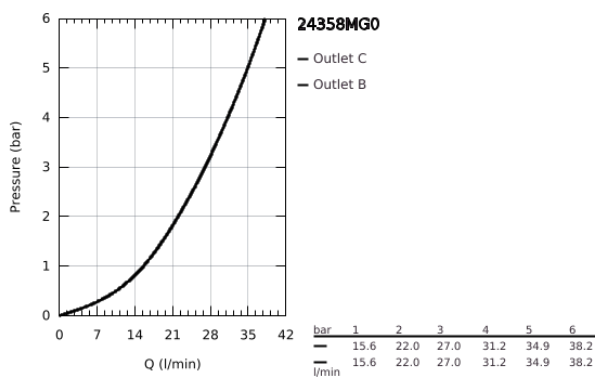

24 358 MG0 ATRIO SAFETY SHOWER MIXER FOR 2 OUTLETS WITH INTEGRATED SHUT OFF/DIVERTER VALVE

PRODUCT DESCRIPTION

- Colour: satin graphite
- trim set for GROHE Rapido SmartBox (35 600/35 604)
- GROHE TurboStat - compact cartridge with wax thermoelement
- GROHE LongLife finish
- GROHE FastFixation escutcheon with covered shaft sealing and covered fixing
- metal escutcheon, retroactively 6° adjustable
- printed head and hand shower symbol
- GROHE SafeStop - safety button at 38°C
- GROHE SafeStop Plus - optional temperature limiter at 43°C or 46°C included
- GROHE AquaDimmer, integrated shut off/diverter valve
- metal handles
- without roughing-in set 35 600/35 604 (please order separately)
- outlet B = 27 l/min, outlet C = 30 l/min

24 358 MG0 ATRIO SAFETY SHOWER MIXER FOR 2 OUTLETS WITH INTEGRATED SHUT OFF/DIVERTER VALVE

SPARE PARTS

- 1: Mounting plate (Spare part-nr. 49080000)
- 2: Temperature control handle (Spare part-nr. 49089MG0)
- 3: Escutcheon (Spare part-nr. 49246MG0)
- 4: Shut-off handle Aquadimmer (Spare part-nr. 49090MG0)
- 5: Aquadimmer (Spare part-nr. 49084000)
- 6: Thermostatic compact cartridge 3/4" (Spare part-nr. 49028000)
- 7: Non-return valve (Spare part-nr. 49085000)
- 8: Seal (Spare part-nr. 48360000)
- 9: GROHE TurboStat cartridge 3/4" (Spare part-nr. 49003000)*
- 10: Service stops (Spare part-nr. 1405300M)*
- 11: Socket Spanner (Spare part-nr. 49059000)*
- 12: Backflow protection combination (Spare part-nr. 14055000)*
- 13: Universal extension set 2-handle thermostats, 25 mm (Spare part-nr. 14058000)*