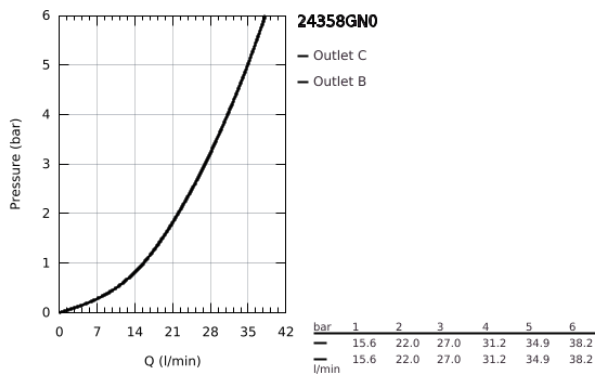

24 358 GN0 ATRIO SAFETY SHOWER MIXER FOR 2 OUTLETS WITH INTEGRATED SHUT OFF/DIVERTER VALVE

PRODUCT DESCRIPTION

- Colour: brushed cool sunrise
- trim set for GROHE Rapido SmartBox (35 600/35 604)
- GROHE TurboStat - compact cartridge with wax thermoelement
- GROHE LongLife finish
- GROHE FastFixation escutcheon with covered shaft sealing and covered fixing
- metal escutcheon, retroactively 6° adjustable
- printed head and hand shower symbol
- GROHE SafeStop - safety button at 38°C
- GROHE SafeStop Plus - optional temperature limiter at 43°C or 46°C included
- GROHE AquaDimmer, integrated shut off/diverter valve
- metal handles
- without roughing-in set 35 600/35 604 (please order separately)
- outlet B = 27 l/min, outlet C = 30 l/min

24 358 GN0 ATRIO SAFETY SHOWER MIXER FOR 2 OUTLETS WITH INTEGRATED SHUT OFF/DIVERTER VALVE

SPARE PARTS

- 1: Mounting plate (Spare part-nr. 49080000)
 - 2: Temperature control handle (Spare part-nr. 49089GN0)
 - 3: Escutcheon (Spare part-nr. 49246GN0)
 - 4: Shut-off handle Aquadimmer (Spare part-nr. 49090GN0)
 - 5: Aquadimmer (Spare part-nr. 49084000)
 - 6: Thermostatic compact cartridge 3/4" (Spare part-nr. 49028000)
 - 7: Non-return valve (Spare part-nr. 49085000)
 - 8: Seal (Spare part-nr. 48360000)
 - 9: GROHE TurboStat cartridge 3/4" (Spare part-nr. 49003000)*
 - 10: Service stops (Spare part-nr. 1405300M)*
 - 11: Socket Spanner (Spare part-nr. 49059000)*
 - 12: Backflow protection combination (Spare part-nr. 14055000)*
 - 13: Universal extension set 2-handle thermostats, 25 mm (Spare part-nr. 14058000)*
- * Optional accessories