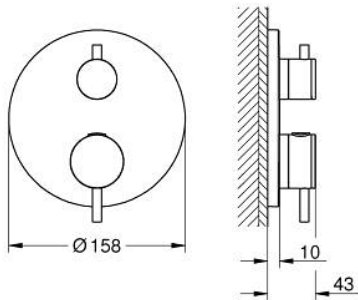

24 358 GN0 ATRIO SAFETY SHOWER MIXER FOR 2 OUTLETS WITH INTEGRATED SHUT OFF/DIVERTER VALVE

PRODUCT DESCRIPTION

- Colour: brushed cool sunrise
- trim set for GROHE Rapido SmartBox (35 600/35 604)
- GROHE TurboStat - compact cartridge with wax thermoelement
- GROHE LongLife finish
- GROHE FastFixation escutcheon with covered shaft sealing and covered fixing
- metal escutcheon, retroactively 6° adjustable
- printed head and hand shower symbol
- GROHE SafeStop - safety button at 38°C
- GROHE SafeStop Plus - optional temperature limiter at 43°C or 46°C included
- GROHE AquaDimmer, integrated shut off/diverter valve
- metal handles
- without roughing-in set 35 600/35 604 (please order separately)
- outlet B = 27 l/min, outlet C = 30 l/min

24 358 GN0 ATRIO SAFETY SHOWER MIXER FOR 2 OUTLETS WITH INTEGRATED SHUT OFF/DIVERTER VALVE

SPARE PARTS

- 1: Mounting plate (Spare part-nr. 49080000)
 - 2: Temperature control handle (Spare part-nr. 49089GN0)
 - 3: Escutcheon (Spare part-nr. 49246GN0)
 - 4: Shut-off handle Aquadimmer (Spare part-nr. 49090GN0)
 - 5: Aquadimmer (Spare part-nr. 49084000)
 - 6: Thermostatic compact cartridge 3/4" (Spare part-nr. 49028000)
 - 7: Non-return valve (Spare part-nr. 49085000)
 - 8: Seal (Spare part-nr. 48360000)
 - 9: GROHE TurboStat cartridge 3/4" (Spare part-nr. 49003000)*
 - 10: Service stops (Spare part-nr. 1405300M)*
 - 11: Socket Spanner (Spare part-nr. 49059000)*
 - 12: Backflow protection combination (Spare part-nr. 14055000)*
 - 13: Universal extension set 2-handle thermostats, 25 mm (Spare part-nr. 14058000)*
- * Optional accessories