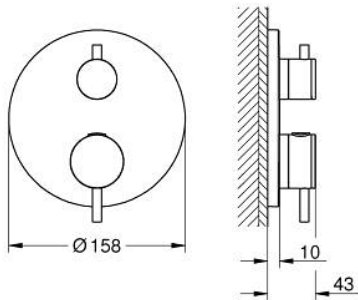

24 358 GL0 ATRIO SAFETY SHOWER MIXER FOR 2 OUTLETS WITH INTEGRATED SHUT OFF/DIVERTER VALVE

PRODUCT DESCRIPTION

- Colour: cool sunrise
- trim set for GROHE Rapido SmartBox (35 600/35 604)
- GROHE TurboStat - compact cartridge with wax thermoelement
- GROHE LongLife finish
- GROHE FastFixation escutcheon with covered shaft sealing and covered fixing
- metal escutcheon, retroactively 6° adjustable
- printed head and hand shower symbol
- GROHE SafeStop - safety button at 38°C
- GROHE SafeStop Plus - optional temperature limiter at 43°C or 46°C included
- GROHE AquaDimmer, integrated shut off/diverter valve
- metal handles
- without roughing-in set 35 600/35 604 (please order separately)
- outlet B = 27 l/min, outlet C = 30 l/min

24 358 GL0 ATRIO SAFETY SHOWER MIXER FOR 2 OUTLETS WITH INTEGRATED SHUT OFF/DIVERTER VALVE

SPARE PARTS

- 1: Mounting plate (Spare part-nr. 49080000)
 - 2: Temperature control handle (Spare part-nr. 49089GL0)
 - 3: Escutcheon (Spare part-nr. 49246GL0)
 - 4: Shut-off handle Aquadimmer (Spare part-nr. 49090GL0)
 - 5: Aquadimmer (Spare part-nr. 49084000)
 - 6: Thermostatic compact cartridge 3/4" (Spare part-nr. 49028000)
 - 7: Non-return valve (Spare part-nr. 49085000)
 - 8: Seal (Spare part-nr. 48360000)
 - 9: GROHE TurboStat cartridge 3/4" (Spare part-nr. 49003000)*
 - 10: Service stops (Spare part-nr. 1405300M)*
 - 11: Socket Spanner (Spare part-nr. 49059000)*
 - 12: Backflow protection combination (Spare part-nr. 14055000)*
 - 13: Universal extension set 2-handle thermostats, 25 mm (Spare part-nr. 14058000)*
- * Optional accessories