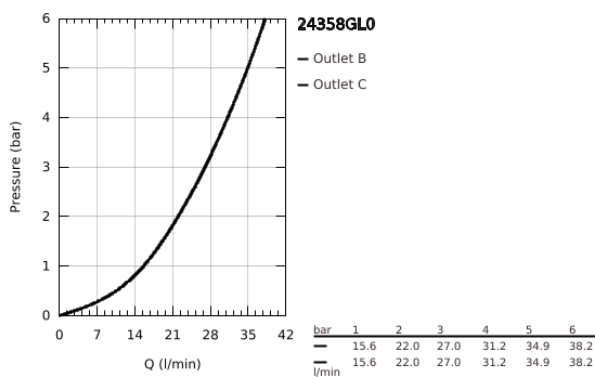

24 358 GL0 ATRIO SAFETY SHOWER MIXER FOR 2 OUTLETS WITH INTEGRATED SHUT OFF/DIVERTER VALVE

PRODUCT DESCRIPTION

- Colour: cool sunrise
- trim set for GROHE Rapido SmartBox (35 600/35 604)
- GROHE TurboStat - compact cartridge with wax thermoelement
- GROHE LongLife finish
- GROHE FastFixation escutcheon with covered shaft sealing and covered fixing
- metal escutcheon, retroactively 6° adjustable
- printed head and hand shower symbol
- GROHE SafeStop - safety button at 38°C
- GROHE SafeStop Plus - optional temperature limiter at 43°C or 46°C included
- GROHE AquaDimmer, integrated shut off/diverter valve
- metal handles
- without roughing-in set 35 600/35 604 (please order separately)
- outlet B = 27 l/min, outlet C = 30 l/min

24 358 GL0 ATRIO SAFETY SHOWER MIXER FOR 2 OUTLETS WITH INTEGRATED SHUT OFF/DIVERTER VALVE

SPARE PARTS

- 1: Mounting plate (Spare part-nr. 49080000)
 - 2: Temperature control handle (Spare part-nr. 49089GL0)
 - 3: Escutcheon (Spare part-nr. 49246GL0)
 - 4: Shut-off handle Aquadimmer (Spare part-nr. 49090GL0)
 - 5: Aquadimmer (Spare part-nr. 49084000)
 - 6: Thermostatic compact cartridge 3/4" (Spare part-nr. 49028000)
 - 7: Non-return valve (Spare part-nr. 49085000)
 - 8: Seal (Spare part-nr. 48360000)
 - 9: GROHE TurboStat cartridge 3/4" (Spare part-nr. 49003000)*
 - 10: Service stops (Spare part-nr. 1405300M)*
 - 11: Socket Spanner (Spare part-nr. 49059000)*
 - 12: Backflow protection combination (Spare part-nr. 14055000)*
 - 13: Universal extension set 2-handle thermostats, 25 mm (Spare part-nr. 14058000)*
- * Optional accessories