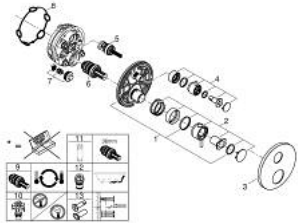

24 358 GL0 ATRIO SAFETY SHOWER MIXER FOR 2 OUTLETS WITH INTEGRATED SHUT OFF/DIVERTER VALVE

PRODUCT DESCRIPTION

- Colour: cool sunrise
- trim set for GROHE Rapido SmartBox (35 600/35 604)
- GROHE TurboStat - compact cartridge with wax thermoelement
- GROHE LongLife finish
- GROHE FastFixation escutcheon with covered shaft sealing and covered fixing
- metal escutcheon, retroactively 6° adjustable
- printed head and hand shower symbol
- GROHE SafeStop - safety button at 38°C
- GROHE SafeStop Plus - optional temperature limiter at 43°C or 46°C included
- GROHE AquaDimmer, integrated shut off/diverter valve
- metal handles
- without roughing-in set 35 600/35 604 (please order separately)
- outlet B = 27 l/min, outlet C = 30 l/min

24 358 GL0 ATRIO SAFETY SHOWER MIXER FOR 2 OUTLETS WITH INTEGRATED SHUT OFF/DIVERTER VALVE

SPARE PARTS

- 1: Mounting plate (Spare part-nr. 49080000)
 - 2: Temperature control handle (Spare part-nr. 49089GL0)
 - 3: Escutcheon (Spare part-nr. 49246GL0)
 - 4: Shut-off handle Aquadimmer (Spare part-nr. 49090GL0)
 - 5: Aquadimmer (Spare part-nr. 49084000)
 - 6: Thermostatic compact cartridge 3/4" (Spare part-nr. 49028000)
 - 7: Non-return valve (Spare part-nr. 49085000)
 - 8: Seal (Spare part-nr. 48360000)
 - 9: GROHE TurboStat cartridge 3/4" (Spare part-nr. 49003000)*
 - 10: Service stops (Spare part-nr. 1405300M)*
 - 11: Socket Spanner (Spare part-nr. 49059000)*
 - 12: Backflow protection combination (Spare part-nr. 14055000)*
 - 13: Universal extension set 2-handle thermostats, 25 mm (Spare part-nr. 14058000)*
- * Optional accessories