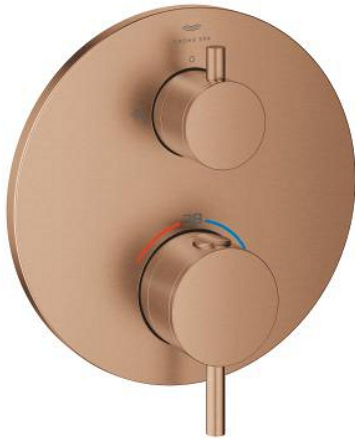

24 358 DL0 ATRIO SAFETY SHOWER MIXER FOR 2 OUTLETS WITH INTEGRATED SHUT OFF/DIVERTER VALVE

PRODUCT DESCRIPTION

- Colour: brushed warm sunset
 - trim set for GROHE Rapido SmartBox (35 600/35 604)
 - GROHE TurboStat - compact cartridge with wax thermoelement
 - GROHE LongLife finish
 - GROHE FastFixation escutcheon with covered shaft sealing and covered fixing
 - metal escutcheon, retroactively 6° adjustable
 - printed head and hand shower symbol
 - GROHE SafeStop - safety button at 38°C
 - GROHE SafeStop Plus - optional temperature limiter at 43°C or 46°C included
 - GROHE AquaDimmer, integrated shut off/diverter valve
 - metal handles
 - without roughing-in set 35 600/35 604 (please order separately)
- outlet B = 27 l/min, outlet C = 30 l/min

24 358 DL0 ATRIO SAFETY SHOWER MIXER FOR 2 OUTLETS WITH INTEGRATED SHUT OFF/DIVERTER VALVE

SPARE PARTS

- 1: Mounting plate (Spare part-nr. 49080000)
 - 2: Temperature control handle (Spare part-nr. 49089DL0)
 - 3: Escutcheon (Spare part-nr. 49246DL0)
 - 4: Shut-off handle Aquadimmer (Spare part-nr. 49090DL0)
 - 5: Aquadimmer (Spare part-nr. 49084000)
 - 6: Thermostatic compact cartridge 3/4" (Spare part-nr. 49028000)
 - 7: Non-return valve (Spare part-nr. 49085000)
 - 8: Seal (Spare part-nr. 48360000)
 - 9: GROHE TurboStat cartridge 3/4" (Spare part-nr. 49003000)*
 - 10: Service stops (Spare part-nr. 1405300M)*
 - 11: Socket Spanner (Spare part-nr. 49059000)*
 - 12: Backflow protection combination (Spare part-nr. 14055000)*
 - 13: Universal extension set 2-handle thermostats, 25 mm (Spare part-nr. 14058000)*
- * Optional accessories