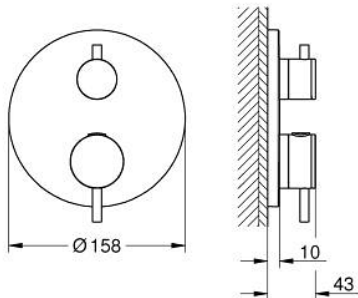

24 358 DL0 ATRIO SAFETY SHOWER MIXER FOR 2 OUTLETS WITH INTEGRATED SHUT OFF/DIVERTER VALVE

PRODUCT DESCRIPTION

- Colour: brushed warm sunset
 - trim set for GROHE Rapido SmartBox (35 600/35 604)
 - GROHE TurboStat - compact cartridge with wax thermoelement
 - GROHE LongLife finish
 - GROHE FastFixation escutcheon with covered shaft sealing and covered fixing
 - metal escutcheon, retroactively 6° adjustable
 - printed head and hand shower symbol
 - GROHE SafeStop - safety button at 38°C
 - GROHE SafeStop Plus - optional temperature limiter at 43°C or 46°C included
 - GROHE AquaDimmer, integrated shut off/diverter valve
 - metal handles
 - without roughing-in set 35 600/35 604 (please order separately)
- outlet B = 27 l/min, outlet C = 30 l/min

24 358 DL0 ATRIO SAFETY SHOWER MIXER FOR 2 OUTLETS WITH INTEGRATED SHUT OFF/DIVERTER VALVE

SPARE PARTS

- 1: Mounting plate (Spare part-nr. 49080000)
 - 2: Temperature control handle (Spare part-nr. 49089DL0)
 - 3: Escutcheon (Spare part-nr. 49246DL0)
 - 4: Shut-off handle Aquadimmer (Spare part-nr. 49090DL0)
 - 5: Aquadimmer (Spare part-nr. 49084000)
 - 6: Thermostatic compact cartridge 3/4" (Spare part-nr. 49028000)
 - 7: Non-return valve (Spare part-nr. 49085000)
 - 8: Seal (Spare part-nr. 48360000)
 - 9: GROHE TurboStat cartridge 3/4" (Spare part-nr. 49003000)*
 - 10: Service stops (Spare part-nr. 1405300M)*
 - 11: Socket Spanner (Spare part-nr. 49059000)*
 - 12: Backflow protection combination (Spare part-nr. 14055000)*
 - 13: Universal extension set 2-handle thermostats, 25 mm (Spare part-nr. 14058000)*
- * Optional accessories