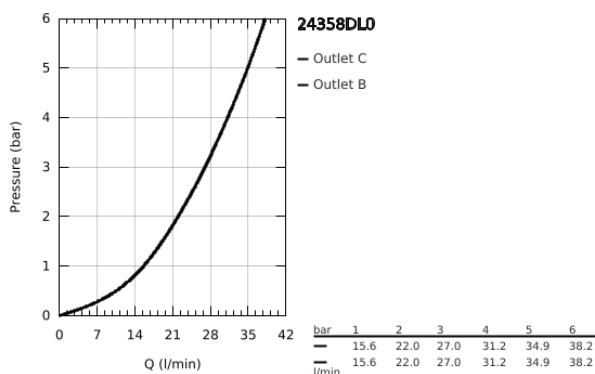

24 358 DL0 ATRIO SAFETY SHOWER MIXER FOR 2 OUTLETS WITH INTEGRATED SHUT OFF/DIVERTER VALVE

PRODUCT DESCRIPTION

- Colour: brushed warm sunset
 - trim set for GROHE Rapido SmartBox (35 600/35 604)
 - GROHE TurboStat - compact cartridge with wax thermoelement
 - GROHE LongLife finish
 - GROHE FastFixation escutcheon with covered shaft sealing and covered fixing
 - metal escutcheon, retroactively 6° adjustable
 - printed head and hand shower symbol
 - GROHE SafeStop - safety button at 38°C
 - GROHE SafeStop Plus - optional temperature limiter at 43°C or 46°C included
 - GROHE AquaDimmer, integrated shut off/diverter valve
 - metal handles
 - without roughing-in set 35 600/35 604 (please order separately)
- outlet B = 27 l/min, outlet C = 30 l/min

24 358 DL0 ATRIO SAFETY SHOWER MIXER FOR 2 OUTLETS WITH INTEGRATED SHUT OFF/DIVERTER VALVE

SPARE PARTS

- 1: Mounting plate (Spare part-nr. 49080000)
 - 2: Temperature control handle (Spare part-nr. 49089DL0)
 - 3: Escutcheon (Spare part-nr. 49246DL0)
 - 4: Shut-off handle Aquadimmer (Spare part-nr. 49090DL0)
 - 5: Aquadimmer (Spare part-nr. 49084000)
 - 6: Thermostatic compact cartridge 3/4" (Spare part-nr. 49028000)
 - 7: Non-return valve (Spare part-nr. 49085000)
 - 8: Seal (Spare part-nr. 48360000)
 - 9: GROHE TurboStat cartridge 3/4" (Spare part-nr. 49003000)*
 - 10: Service stops (Spare part-nr. 1405300M)*
 - 11: Socket Spanner (Spare part-nr. 49059000)*
 - 12: Backflow protection combination (Spare part-nr. 14055000)*
 - 13: Universal extension set 2-handle thermostats, 25 mm (Spare part-nr. 14058000)*
- * Optional accessories