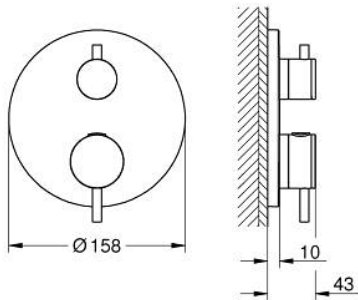

24 358 DC0 ATRIO SAFETY SHOWER MIXER FOR 2 OUTLETS WITH INTEGRATED SHUT OFF/DIVERTER VALVE

PRODUCT DESCRIPTION

- Colour: supersteel
- trim set for GROHE Rapido SmartBox (35 600/35 604)
- GROHE TurboStat - compact cartridge with wax thermoelement
- GROHE LongLife finish
- GROHE FastFixation escutcheon with covered shaft sealing and covered fixing
- metal escutcheon, retroactively 6° adjustable
- printed head and hand shower symbol
- GROHE SafeStop - safety button at 38°C
- GROHE SafeStop Plus - optional temperature limiter at 43°C or 46°C included
- GROHE AquaDimmer, integrated shut off/diverter valve
- metal handles
- without roughing-in set 35 600/35 604 (please order separately)
- outlet B = 27 l/min, outlet C = 30 l/min

24 358 DC0 ATRIO SAFETY SHOWER MIXER FOR 2 OUTLETS WITH INTEGRATED SHUT OFF/DIVERTER VALVE

SPARE PARTS

- 1: Mounting plate (Spare part-nr. 49080000)
 - 2: Temperature control handle (Spare part-nr. 49089DC0)
 - 3: Escutcheon (Spare part-nr. 49246DC0)
 - 4: Shut-off handle Aquadimmer (Spare part-nr. 49090DC0)
 - 5: Aquadimmer (Spare part-nr. 49084000)
 - 6: Thermostatic compact cartridge 3/4" (Spare part-nr. 49028000)
 - 7: Non-return valve (Spare part-nr. 49085000)
 - 8: Seal (Spare part-nr. 48360000)
 - 9: GROHE TurboStat cartridge 3/4" (Spare part-nr. 49003000)*
 - 10: Service stops (Spare part-nr. 1405300M)*
 - 11: Socket Spanner (Spare part-nr. 49059000)*
 - 12: Backflow protection combination (Spare part-nr. 14055000)*
 - 13: Universal extension set 2-handle thermostats, 25 mm (Spare part-nr. 14058000)*
- * Optional accessories