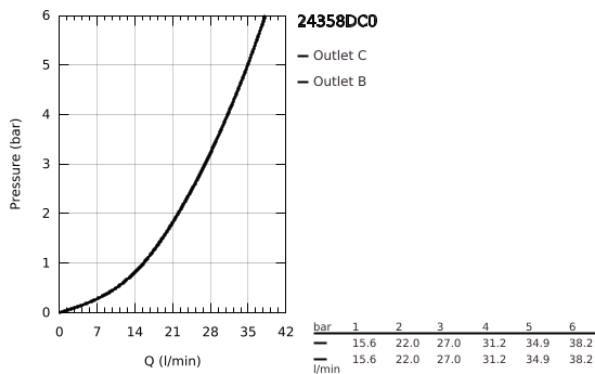

24 358 DC0 ATRIO SAFETY SHOWER MIXER FOR 2 OUTLETS WITH INTEGRATED SHUT OFF/DIVERTER VALVE

PRODUCT DESCRIPTION

- Colour: supersteel
- trim set for GROHE Rapido SmartBox (35 600/35 604)
- GROHE TurboStat - compact cartridge with wax thermoelement
- GROHE LongLife finish
- GROHE FastFixation escutcheon with covered shaft sealing and covered fixing
- metal escutcheon, retroactively 6° adjustable
- printed head and hand shower symbol
- GROHE SafeStop - safety button at 38°C
- GROHE SafeStop Plus - optional temperature limiter at 43°C or 46°C included
- GROHE AquaDimmer, integrated shut off/diverter valve
- metal handles
- without roughing-in set 35 600/35 604 (please order separately)
- outlet B = 27 l/min, outlet C = 30 l/min

24 358 DC0 ATRIO SAFETY SHOWER MIXER FOR 2 OUTLETS WITH INTEGRATED SHUT OFF/DIVERTER VALVE

SPARE PARTS

- 1: Mounting plate (Spare part-nr. 49080000)
 - 2: Temperature control handle (Spare part-nr. 49089DC0)
 - 3: Escutcheon (Spare part-nr. 49246DC0)
 - 4: Shut-off handle Aquadimmer (Spare part-nr. 49090DC0)
 - 5: Aquadimmer (Spare part-nr. 49084000)
 - 6: Thermostatic compact cartridge 3/4" (Spare part-nr. 49028000)
 - 7: Non-return valve (Spare part-nr. 49085000)
 - 8: Seal (Spare part-nr. 48360000)
 - 9: GROHE TurboStat cartridge 3/4" (Spare part-nr. 49003000)*
 - 10: Service stops (Spare part-nr. 1405300M)*
 - 11: Socket Spanner (Spare part-nr. 49059000)*
 - 12: Backflow protection combination (Spare part-nr. 14055000)*
 - 13: Universal extension set 2-handle thermostats, 25 mm (Spare part-nr. 14058000)*
- * Optional accessories