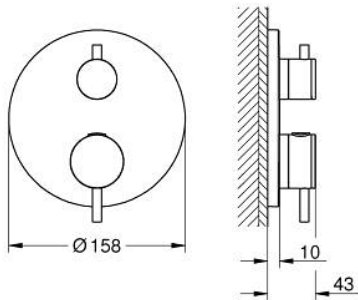

24 358 DA0 ATRIO SAFETY SHOWER MIXER FOR 2 OUTLETS WITH INTEGRATED SHUT OFF/DIVERTER VALVE

PRODUCT DESCRIPTION

- Colour: warm sunset
- trim set for GROHE Rapido SmartBox (35 600/35 604)
- GROHE TurboStat - compact cartridge with wax thermoelement
- GROHE LongLife finish
- GROHE FastFixation escutcheon with covered shaft sealing and covered fixing
- metal escutcheon, retroactively 6° adjustable
- printed head and hand shower symbol
- GROHE SafeStop - safety button at 38°C
- GROHE SafeStop Plus - optional temperature limiter at 43°C or 46°C included
- GROHE AquaDimmer, integrated shut off/diverter valve
- metal handles
- without roughing-in set 35 600/35 604 (please order separately)
- outlet B = 27 l/min, outlet C = 30 l/min

24 358 DA0 ATRIO SAFETY SHOWER MIXER FOR 2 OUTLETS WITH INTEGRATED SHUT OFF/DIVERTER VALVE

SPARE PARTS

- 1: Mounting plate (Spare part-nr. 49080000)
 - 2: Temperature control handle (Spare part-nr. 49089DA0)
 - 3: Escutcheon (Spare part-nr. 49246DA0)
 - 4: Shut-off handle Aquadimmer (Spare part-nr. 49090DA0)
 - 5: Aquadimmer (Spare part-nr. 49084000)
 - 6: Thermostatic compact cartridge 3/4" (Spare part-nr. 49028000)
 - 7: Non-return valve (Spare part-nr. 49085000)
 - 8: Seal (Spare part-nr. 48360000)
 - 9: GROHE TurboStat cartridge 3/4" (Spare part-nr. 49003000)*
 - 10: Service stops (Spare part-nr. 1405300M)*
 - 11: Socket Spanner (Spare part-nr. 49059000)*
 - 12: Backflow protection combination (Spare part-nr. 14055000)*
 - 13: Universal extension set 2-handle thermostats, 25 mm (Spare part-nr. 14058000)*
- * Optional accessories