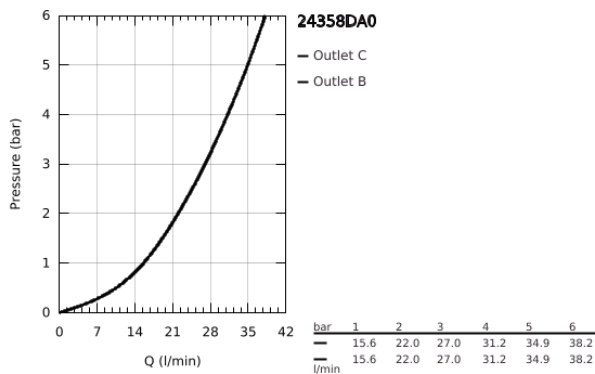

24 358 DA0 ATRIO SAFETY SHOWER MIXER FOR 2 OUTLETS WITH INTEGRATED SHUT OFF/DIVERTER VALVE

PRODUCT DESCRIPTION

- Colour: warm sunset
- trim set for GROHE Rapido SmartBox (35 600/35 604)
- GROHE TurboStat - compact cartridge with wax thermoelement
- GROHE LongLife finish
- GROHE FastFixation escutcheon with covered shaft sealing and covered fixing
- metal escutcheon, retroactively 6° adjustable
- printed head and hand shower symbol
- GROHE SafeStop - safety button at 38°C
- GROHE SafeStop Plus - optional temperature limiter at 43°C or 46°C included
- GROHE AquaDimmer, integrated shut off/diverter valve
- metal handles
- without roughing-in set 35 600/35 604 (please order separately)
- outlet B = 27 l/min, outlet C = 30 l/min

24 358 DA0 ATRIO SAFETY SHOWER MIXER FOR 2 OUTLETS WITH INTEGRATED SHUT OFF/DIVERTER VALVE

SPARE PARTS

- 1: Mounting plate (Spare part-nr. 49080000)
 - 2: Temperature control handle (Spare part-nr. 49089DA0)
 - 3: Escutcheon (Spare part-nr. 49246DA0)
 - 4: Shut-off handle Aquadimmer (Spare part-nr. 49090DA0)
 - 5: Aquadimmer (Spare part-nr. 49084000)
 - 6: Thermostatic compact cartridge 3/4" (Spare part-nr. 49028000)
 - 7: Non-return valve (Spare part-nr. 49085000)
 - 8: Seal (Spare part-nr. 48360000)
 - 9: GROHE TurboStat cartridge 3/4" (Spare part-nr. 49003000)*
 - 10: Service stops (Spare part-nr. 1405300M)*
 - 11: Socket Spanner (Spare part-nr. 49059000)*
 - 12: Backflow protection combination (Spare part-nr. 14055000)*
 - 13: Universal extension set 2-handle thermostats, 25 mm (Spare part-nr. 14058000)*
- * Optional accessories