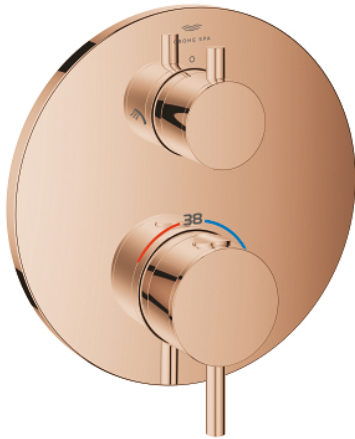

24 358 DA0 ATRIO SAFETY SHOWER MIXER FOR 2 OUTLETS WITH INTEGRATED SHUT OFF/DIVERTER VALVE

PRODUCT DESCRIPTION

- Colour: warm sunset
- trim set for GROHE Rapido SmartBox (35 600/35 604)
- GROHE TurboStat - compact cartridge with wax thermoelement
- GROHE LongLife finish
- GROHE FastFixation escutcheon with covered shaft sealing and covered fixing
- metal escutcheon, retroactively 6° adjustable
- printed head and hand shower symbol
- GROHE SafeStop - safety button at 38°C
- GROHE SafeStop Plus - optional temperature limiter at 43°C or 46°C included
- GROHE AquaDimmer, integrated shut off/diverter valve
- metal handles
- without roughing-in set 35 600/35 604 (please order separately)
- outlet B = 27 l/min, outlet C = 30 l/min

24 358 DA0 ATRIO SAFETY SHOWER MIXER FOR 2 OUTLETS WITH INTEGRATED SHUT OFF/DIVERTER VALVE

SPARE PARTS

- 1: Mounting plate (Spare part-nr. 49080000)
 - 2: Temperature control handle (Spare part-nr. 49089DA0)
 - 3: Escutcheon (Spare part-nr. 49246DA0)
 - 4: Shut-off handle Aquadimmer (Spare part-nr. 49090DA0)
 - 5: Aquadimmer (Spare part-nr. 49084000)
 - 6: Thermostatic compact cartridge 3/4" (Spare part-nr. 49028000)
 - 7: Non-return valve (Spare part-nr. 49085000)
 - 8: Seal (Spare part-nr. 48360000)
 - 9: GROHE TurboStat cartridge 3/4" (Spare part-nr. 49003000)*
 - 10: Service stops (Spare part-nr. 1405300M)*
 - 11: Socket Spanner (Spare part-nr. 49059000)*
 - 12: Backflow protection combination (Spare part-nr. 14055000)*
 - 13: Universal extension set 2-handle thermostats, 25 mm (Spare part-nr. 14058000)*
- * Optional accessories