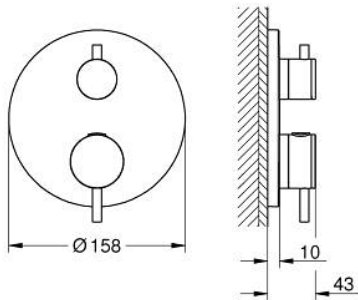

24 358 AL0 ATRIO SAFETY SHOWER MIXER FOR 2 OUTLETS WITH INTEGRATED SHUT OFF/DIVERTER VALVE

PRODUCT DESCRIPTION

- Colour: brushed hard graphite
- trim set for GROHE Rapido SmartBox (35 600/35 604)
- GROHE TurboStat - compact cartridge with wax thermoelement
- GROHE LongLife finish
- GROHE FastFixation escutcheon with covered shaft sealing and covered fixing
- metal escutcheon, retroactively 6° adjustable
- printed head and hand shower symbol
- GROHE SafeStop - safety button at 38°C
- GROHE SafeStop Plus - optional temperature limiter at 43°C or 46°C included
- GROHE AquaDimmer, integrated shut off/diverter valve
- metal handles
- without roughing-in set 35 600/35 604 (please order separately)
- outlet B = 27 l/min, outlet C = 30 l/min

24 358 AL0 ATRIO SAFETY SHOWER MIXER FOR 2 OUTLETS WITH INTEGRATED SHUT OFF/DIVERTER VALVE

SPARE PARTS

- 1: Mounting plate (Spare part-nr. 49080000)
 - 2: Temperature control handle (Spare part-nr. 49089AL0)
 - 3: Escutcheon (Spare part-nr. 49246AL0)
 - 4: Shut-off handle Aquadimmer (Spare part-nr. 49090AL0)
 - 5: Aquadimmer (Spare part-nr. 49084000)
 - 6: Thermostatic compact cartridge 3/4" (Spare part-nr. 49028000)
 - 7: Non-return valve (Spare part-nr. 49085000)
 - 8: Seal (Spare part-nr. 48360000)
 - 9: GROHE TurboStat cartridge 3/4" (Spare part-nr. 49003000)*
 - 10: Service stops (Spare part-nr. 1405300M)*
 - 11: Socket Spanner (Spare part-nr. 49059000)*
 - 12: Backflow protection combination (Spare part-nr. 14055000)*
 - 13: Universal extension set 2-handle thermostats, 25 mm (Spare part-nr. 14058000)*
- * Optional accessories