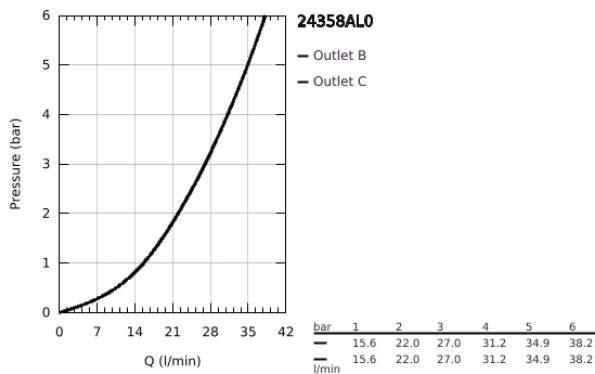

24 358 AL0 ATRIO SAFETY SHOWER MIXER FOR 2 OUTLETS WITH INTEGRATED SHUT OFF/DIVERTER VALVE

PRODUCT DESCRIPTION

- Colour: brushed hard graphite
- trim set for GROHE Rapido SmartBox (35 600/35 604)
- GROHE TurboStat - compact cartridge with wax thermoelement
- GROHE LongLife finish
- GROHE FastFixation escutcheon with covered shaft sealing and covered fixing
- metal escutcheon, retroactively 6° adjustable
- printed head and hand shower symbol
- GROHE SafeStop - safety button at 38°C
- GROHE SafeStop Plus - optional temperature limiter at 43°C or 46°C included
- GROHE AquaDimmer, integrated shut off/diverter valve
- metal handles
- without roughing-in set 35 600/35 604 (please order separately)
- outlet B = 27 l/min, outlet C = 30 l/min

24 358 AL0 ATRIO SAFETY SHOWER MIXER FOR 2 OUTLETS WITH INTEGRATED SHUT OFF/DIVERTER VALVE

SPARE PARTS

- 1: Mounting plate (Spare part-nr. 49080000)
 - 2: Temperature control handle (Spare part-nr. 49089AL0)
 - 3: Escutcheon (Spare part-nr. 49246AL0)
 - 4: Shut-off handle Aquadimmer (Spare part-nr. 49090AL0)
 - 5: Aquadimmer (Spare part-nr. 49084000)
 - 6: Thermostatic compact cartridge 3/4" (Spare part-nr. 49028000)
 - 7: Non-return valve (Spare part-nr. 49085000)
 - 8: Seal (Spare part-nr. 48360000)
 - 9: GROHE TurboStat cartridge 3/4" (Spare part-nr. 49003000)*
 - 10: Service stops (Spare part-nr. 1405300M)*
 - 11: Socket Spanner (Spare part-nr. 49059000)*
 - 12: Backflow protection combination (Spare part-nr. 14055000)*
 - 13: Universal extension set 2-handle thermostats, 25 mm (Spare part-nr. 14058000)*
- * Optional accessories