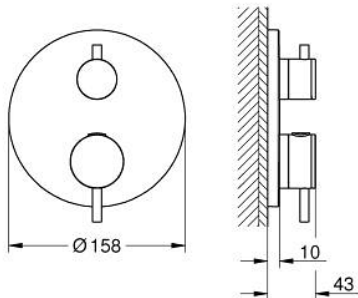

24 358 000 ATRIO SAFETY SHOWER MIXER FOR 2 OUTLETS WITH INTEGRATED SHUT OFF/DIVERTER VALVE

PRODUCT DESCRIPTION

- Colour: chrome
 - trim set for GROHE Rapido SmartBox (35 600/35 604)
 - GROHE TurboStat - compact cartridge with wax thermoelement
 - GROHE LongLife finish
 - GROHE FastFixation escutcheon with covered shaft sealing and covered fixing
 - metal escutcheon, retroactively 6° adjustable
 - printed head and hand shower symbol
 - GROHE SafeStop - safety button at 38°C
 - GROHE SafeStop Plus - optional temperature limiter at 43°C or 46°C included
 - GROHE AquaDimmer, integrated shut off/diverter valve
 - metal handles
 - without roughing-in set 35 600/35 604 (please order separately)
- outlet B = 27 l/min, outlet C = 30 l/min

24 358 000 ATRIO SAFETY SHOWER MIXER FOR 2 OUTLETS WITH INTEGRATED SHUT OFF/DIVERTER VALVE

SPARE PARTS

- 1: Mounting plate (Spare part-nr. 49080000)
- 2: Temperature control handle (Spare part-nr. 49089000)
- 3: Escutcheon (Spare part-nr. 49246000)
- 4: Shut-off handle Aquadimmer (Spare part-nr. 49090000)
- 5: Aquadimmer (Spare part-nr. 49084000)
- 6: Thermostatic compact cartridge 3/4" (Spare part-nr. 49028000)
- 7: Non-return valve (Spare part-nr. 49085000)
- 8: Seal (Spare part-nr. 48360000)
- 9: GROHE TurboStat cartridge 3/4" (Spare part-nr. 49003000)*
- 10: Service stops (Spare part-nr. 1405300M)*
- 11: Socket Spanner (Spare part-nr. 49059000)*
- 12: Backflow protection combination (Spare part-nr. 14055000)*
- 13: Universal extension set 2-handle thermostats, 25 mm (Spare part-nr. 14058000)*