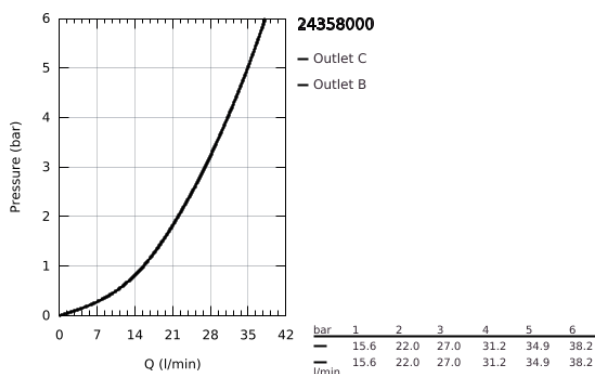

24 358 000 ATRIO SAFETY SHOWER MIXER FOR 2 OUTLETS WITH INTEGRATED SHUT OFF/DIVERTER VALVE

PRODUCT DESCRIPTION

- Colour: chrome
 - trim set for GROHE Rapido SmartBox (35 600/35 604)
 - GROHE TurboStat - compact cartridge with wax thermoelement
 - GROHE LongLife finish
 - GROHE FastFixation escutcheon with covered shaft sealing and covered fixing
 - metal escutcheon, retroactively 6° adjustable
 - printed head and hand shower symbol
 - GROHE SafeStop - safety button at 38°C
 - GROHE SafeStop Plus - optional temperature limiter at 43°C or 46°C included
 - GROHE AquaDimmer, integrated shut off/diverter valve
 - metal handles
 - without roughing-in set 35 600/35 604 (please order separately)
- outlet B = 27 l/min, outlet C = 30 l/min

24 358 000 ATRIO SAFETY SHOWER MIXER FOR 2 OUTLETS WITH INTEGRATED SHUT OFF/DIVERTER VALVE

SPARE PARTS

- 1: Mounting plate (Spare part-nr. 49080000)
- 2: Temperature control handle (Spare part-nr. 49089000)
- 3: Escutcheon (Spare part-nr. 49246000)
- 4: Shut-off handle Aquadimmer (Spare part-nr. 49090000)
- 5: Aquadimmer (Spare part-nr. 49084000)
- 6: Thermostatic compact cartridge 3/4" (Spare part-nr. 49028000)
- 7: Non-return valve (Spare part-nr. 49085000)
- 8: Seal (Spare part-nr. 48360000)
- 9: GROHE TurboStat cartridge 3/4" (Spare part-nr. 49003000)*
- 10: Service stops (Spare part-nr. 1405300M)*
- 11: Socket Spanner (Spare part-nr. 49059000)*
- 12: Backflow protection combination (Spare part-nr. 14055000)*
- 13: Universal extension set 2-handle thermostats, 25 mm (Spare part-nr. 14058000)*