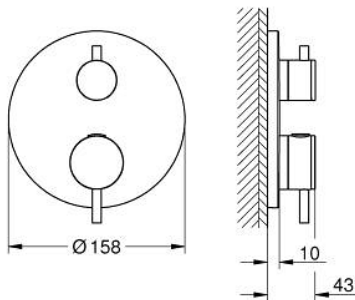

24 357 MS0 ATRIO SAFETY MIXER FOR 1 OUTLET WITH SHUT OFF VALVE

PRODUCT DESCRIPTION

- Colour: satin steel
 - trim set for GROHE Rapido SmartBox (35 600/35 604)
 - GROHE TurboStat - compact cartridge with wax thermoelement
 - GROHE LongLife finish
 - GROHE FastFixation escutcheon with covered shaft sealing and covered fixing
 - metal escutcheon, retroactively 6° adjustable
 - GROHE SafeStop - safety button at 38°C
 - GROHE SafeStop Plus - optional temperature limiter at 43°C or 46°C included
 - built-in non-return valves and dirt strainers
 - ceramic stop valve, 120°
 - metal handles
 - without roughing-in set 35 600/35 604 (please order separately)
- outlet B = 27 l/min, outlet C = 30 l/min

24 357 MS0 ATRIO SAFETY MIXER FOR 1 OUTLET WITH SHUT OFF VALVE

SPARE PARTS

- 1: Mounting plate (Spare part-nr. 49080000)
 - 2: Temperature control handle (Spare part-nr. 49089MS0)
 - 3: escutcheon (Spare part-nr. 49244MS0)
 - 4: Shut-off handle Aquadimmer (Spare part-nr. 49090MS0)
 - 5: Aquadimmer (Spare part-nr. 49084000)
 - 6: Thermostatic compact cartridge 3/4" (Spare part-nr. 49028000)
 - 7: Non-return valve (Spare part-nr. 49085000)
 - 8: Seal (Spare part-nr. 48360000)
 - 9: GROHE TurboStat cartridge 3/4" (Spare part-nr. 49003000)*
 - 10: Service stops (Spare part-nr. 1405300M)*
 - 11: Socket Spanner (Spare part-nr. 49059000)*
 - 12: Backflow protection combination (Spare part-nr. 14055000)*
 - 13: Universal extension set 2-handle thermostats, 25 mm (Spare part-nr. 14058000)*
- * Optional accessories