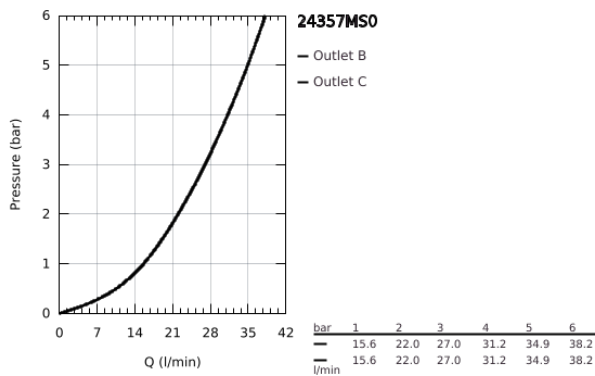

24 357 MS0 ATRIO SAFETY MIXER FOR 1 OUTLET WITH SHUT OFF VALVE

PRODUCT DESCRIPTION

- Colour: satin steel
 - trim set for GROHE Rapido SmartBox (35 600/35 604)
 - GROHE TurboStat - compact cartridge with wax thermoelement
 - GROHE LongLife finish
 - GROHE FastFixation escutcheon with covered shaft sealing and covered fixing
 - metal escutcheon, retroactively 6° adjustable
 - GROHE SafeStop - safety button at 38°C
 - GROHE SafeStop Plus - optional temperature limiter at 43°C or 46°C included
 - built-in non-return valves and dirt strainers
 - ceramic stop valve, 120°
 - metal handles
 - without roughing-in set 35 600/35 604 (please order separately)
- outlet B = 27 l/min, outlet C = 30 l/min

24 357 MS0 ATRIO SAFETY MIXER FOR 1 OUTLET WITH SHUT OFF VALVE

SPARE PARTS

- 1: Mounting plate (Spare part-nr. 49080000)
 - 2: Temperature control handle (Spare part-nr. 49089MS0)
 - 3: escutcheon (Spare part-nr. 49244MS0)
 - 4: Shut-off handle Aquadimmer (Spare part-nr. 49090MS0)
 - 5: Aquadimmer (Spare part-nr. 49084000)
 - 6: Thermostatic compact cartridge 3/4" (Spare part-nr. 49028000)
 - 7: Non-return valve (Spare part-nr. 49085000)
 - 8: Seal (Spare part-nr. 48360000)
 - 9: GROHE TurboStat cartridge 3/4" (Spare part-nr. 49003000)*
 - 10: Service stops (Spare part-nr. 1405300M)*
 - 11: Socket Spanner (Spare part-nr. 49059000)*
 - 12: Backflow protection combination (Spare part-nr. 14055000)*
 - 13: Universal extension set 2-handle thermostats, 25 mm (Spare part-nr. 14058000)*
- * Optional accessories