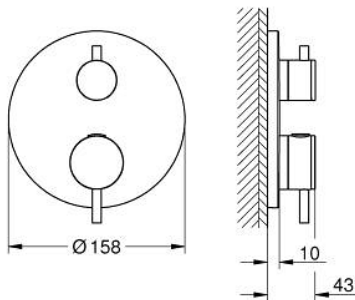

24 357 MG0 ATRIO SAFETY MIXER FOR 1 OUTLET WITH SHUT OFF VALVE

PRODUCT DESCRIPTION

- Colour: satin graphite
 - trim set for GROHE Rapido SmartBox (35 600/35 604)
 - GROHE TurboStat - compact cartridge with wax thermoelement
 - GROHE LongLife finish
 - GROHE FastFixation escutcheon with covered shaft sealing and covered fixing
 - metal escutcheon, retroactively 6° adjustable
 - GROHE SafeStop - safety button at 38°C
 - GROHE SafeStop Plus - optional temperature limiter at 43°C or 46°C included
 - built-in non-return valves and dirt strainers
 - ceramic stop valve, 120°
 - metal handles
 - without roughing-in set 35 600/35 604 (please order separately)
- outlet B = 27 l/min, outlet C = 30 l/min

24 357 MG0 ATRIO SAFETY MIXER FOR 1 OUTLET WITH SHUT OFF VALVE

SPARE PARTS

- 1: Mounting plate (Spare part-nr. 49080000)
 - 2: Temperature control handle (Spare part-nr. 49089MG0)
 - 3: escutcheon (Spare part-nr. 49244MG0)
 - 4: Shut-off handle Aquadimmer (Spare part-nr. 49090MG0)
 - 5: Aquadimmer (Spare part-nr. 49084000)
 - 6: Thermostatic compact cartridge 3/4" (Spare part-nr. 49028000)
 - 7: Non-return valve (Spare part-nr. 49085000)
 - 8: Seal (Spare part-nr. 48360000)
 - 9: GROHE TurboStat cartridge 3/4" (Spare part-nr. 49003000)*
 - 10: Service stops (Spare part-nr. 1405300M)*
 - 11: Socket Spanner (Spare part-nr. 49059000)*
 - 12: Backflow protection combination (Spare part-nr. 14055000)*
 - 13: Universal extension set 2-handle thermostats, 25 mm (Spare part-nr. 14058000)*
- * Optional accessories