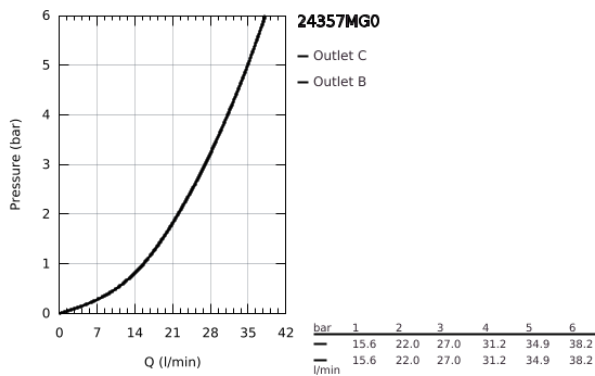

24 357 MG0 ATRIO SAFETY MIXER FOR 1 OUTLET WITH SHUT OFF VALVE

PRODUCT DESCRIPTION

- Colour: satin graphite
 - trim set for GROHE Rapido SmartBox (35 600/35 604)
 - GROHE TurboStat - compact cartridge with wax thermoelement
 - GROHE LongLife finish
 - GROHE FastFixation escutcheon with covered shaft sealing and covered fixing
 - metal escutcheon, retroactively 6° adjustable
 - GROHE SafeStop - safety button at 38°C
 - GROHE SafeStop Plus - optional temperature limiter at 43°C or 46°C included
 - built-in non-return valves and dirt strainers
 - ceramic stop valve, 120°
 - metal handles
 - without roughing-in set 35 600/35 604 (please order separately)
- outlet B = 27 l/min, outlet C = 30 l/min

24 357 MG0 ATRIO SAFETY MIXER FOR 1 OUTLET WITH SHUT OFF VALVE

SPARE PARTS

- 1: Mounting plate (Spare part-nr. 49080000)
 - 2: Temperature control handle (Spare part-nr. 49089MG0)
 - 3: escutcheon (Spare part-nr. 49244MG0)
 - 4: Shut-off handle Aquadimmer (Spare part-nr. 49090MG0)
 - 5: Aquadimmer (Spare part-nr. 49084000)
 - 6: Thermostatic compact cartridge 3/4" (Spare part-nr. 49028000)
 - 7: Non-return valve (Spare part-nr. 49085000)
 - 8: Seal (Spare part-nr. 48360000)
 - 9: GROHE TurboStat cartridge 3/4" (Spare part-nr. 49003000)*
 - 10: Service stops (Spare part-nr. 1405300M)*
 - 11: Socket Spanner (Spare part-nr. 49059000)*
 - 12: Backflow protection combination (Spare part-nr. 14055000)*
 - 13: Universal extension set 2-handle thermostats, 25 mm (Spare part-nr. 14058000)*
- * Optional accessories