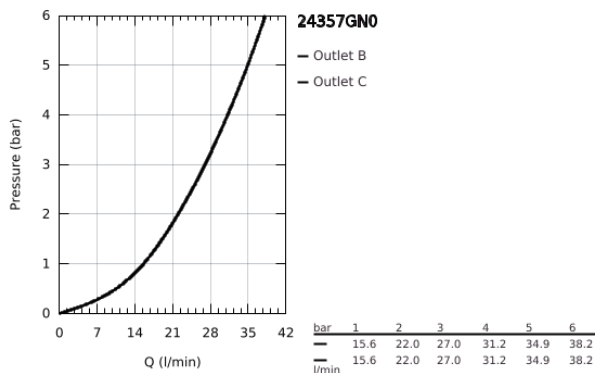

24 357 GN0 ATRIO SAFETY MIXER FOR 1 OUTLET WITH SHUT OFF VALVE

PRODUCT DESCRIPTION

- Colour: brushed cool sunrise
 - trim set for GROHE Rapido SmartBox (35 600/35 604)
 - GROHE TurboStat - compact cartridge with wax thermoelement
 - GROHE LongLife finish
 - GROHE FastFixation escutcheon with covered shaft sealing and covered fixing
 - metal escutcheon, retroactively 6° adjustable
 - GROHE SafeStop - safety button at 38°C
 - GROHE SafeStop Plus - optional temperature limiter at 43°C or 46°C included
 - built-in non-return valves and dirt strainers
 - ceramic stop valve, 120°
 - metal handles
 - without roughing-in set 35 600/35 604 (please order separately)
- outlet B = 27 l/min, outlet C = 30 l/min

24 357 GN0 ATRIO SAFETY MIXER FOR 1 OUTLET WITH SHUT OFF VALVE

SPARE PARTS

- 1: Mounting plate (Spare part-nr. 49080000)
 - 2: Temperature control handle (Spare part-nr. 49089GN0)
 - 3: escutcheon (Spare part-nr. 49244GN0)
 - 4: shut-off handle aquadimmer (Spare part-nr. 49165GN0)
 - 5: Aquadimmer (Spare part-nr. 49084000)
 - 6: Thermostatic compact cartridge 3/4" (Spare part-nr. 49028000)
 - 7: Non-return valve (Spare part-nr. 49085000)
 - 8: Seal (Spare part-nr. 48360000)
 - 9: GROHE TurboStat cartridge 3/4" (Spare part-nr. 49003000)*
 - 10: Service stops (Spare part-nr. 1405300M)*
 - 11: Socket Spanner (Spare part-nr. 49059000)*
 - 12: Backflow protection combination (Spare part-nr. 14055000)*
 - 13: Universal extension set 2-handle thermostats, 25 mm (Spare part-nr. 14058000)*
- * Optional accessories