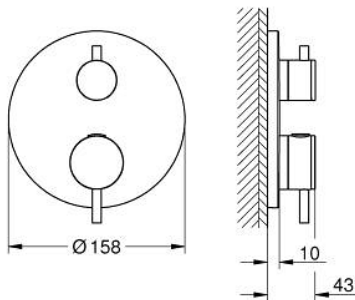

24 357 GN0 ATRIO SAFETY MIXER FOR 1 OUTLET WITH SHUT OFF VALVE

PRODUCT DESCRIPTION

- Colour: brushed cool sunrise
 - trim set for GROHE Rapido SmartBox (35 600/35 604)
 - GROHE TurboStat - compact cartridge with wax thermoelement
 - GROHE LongLife finish
 - GROHE FastFixation escutcheon with covered shaft sealing and covered fixing
 - metal escutcheon, retroactively 6° adjustable
 - GROHE SafeStop - safety button at 38°C
 - GROHE SafeStop Plus - optional temperature limiter at 43°C or 46°C included
 - built-in non-return valves and dirt strainers
 - ceramic stop valve, 120°
 - metal handles
 - without roughing-in set 35 600/35 604 (please order separately)
- outlet B = 27 l/min, outlet C = 30 l/min

24 357 GN0 ATRIO SAFETY MIXER FOR 1 OUTLET WITH SHUT OFF VALVE

SPARE PARTS

- 1: Mounting plate (Spare part-nr. 49080000)
 - 2: Temperature control handle (Spare part-nr. 49089GN0)
 - 3: escutcheon (Spare part-nr. 49244GN0)
 - 4: shut-off handle aquadimmer (Spare part-nr. 49165GN0)
 - 5: Aquadimmer (Spare part-nr. 49084000)
 - 6: Thermostatic compact cartridge 3/4" (Spare part-nr. 49028000)
 - 7: Non-return valve (Spare part-nr. 49085000)
 - 8: Seal (Spare part-nr. 48360000)
 - 9: GROHE TurboStat cartridge 3/4" (Spare part-nr. 49003000)*
 - 10: Service stops (Spare part-nr. 1405300M)*
 - 11: Socket Spanner (Spare part-nr. 49059000)*
 - 12: Backflow protection combination (Spare part-nr. 14055000)*
 - 13: Universal extension set 2-handle thermostats, 25 mm (Spare part-nr. 14058000)*
- * Optional accessories