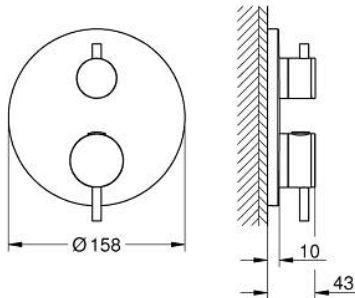

24 357 GL0 ATRIO SAFETY MIXER FOR 1 OUTLET WITH SHUT OFF VALVE

PRODUCT DESCRIPTION

- Colour: cool sunrise
 - trim set for GROHE Rapido SmartBox (35 600/35 604)
 - GROHE TurboStat - compact cartridge with wax thermoelement
 - GROHE LongLife finish
 - GROHE FastFixation escutcheon with covered shaft sealing and covered fixing
 - metal escutcheon, retroactively 6° adjustable
 - GROHE SafeStop - safety button at 38°C
 - GROHE SafeStop Plus - optional temperature limiter at 43°C or 46°C included
 - built-in non-return valves and dirt strainers
 - ceramic stop valve, 120°
 - metal handles
 - without roughing-in set 35 600/35 604 (please order separately)
- outlet B = 27 l/min, outlet C = 30 l/min

24 357 GL0 ATRIO SAFETY MIXER FOR 1 OUTLET WITH SHUT OFF VALVE

SPARE PARTS

- 1: Mounting plate (Spare part-nr. 49080000)
 - 2: Temperature control handle (Spare part-nr. 49089GL0)
 - 3: Escutcheon (Spare part-nr. 49244GL0)
 - 4: shut-off handle aquadimmer (Spare part-nr. 49165GL0)
 - 5: Aquadimmer (Spare part-nr. 49084000)
 - 6: Thermostatic compact cartridge 3/4" (Spare part-nr. 49028000)
 - 7: Non-return valve (Spare part-nr. 49085000)
 - 8: Seal (Spare part-nr. 48360000)
 - 9: GROHE TurboStat cartridge 3/4" (Spare part-nr. 49003000)*
 - 10: Service stops (Spare part-nr. 1405300M)*
 - 11: Socket Spanner (Spare part-nr. 49059000)*
 - 12: Backflow protection combination (Spare part-nr. 14055000)*
 - 13: Universal extension set 2-handle thermostats, 25 mm (Spare part-nr. 14058000)*
- * Optional accessories