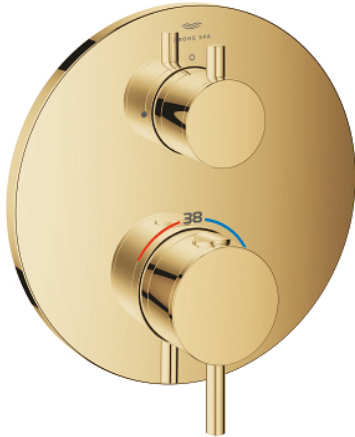

24 357 GL0 ATRIO SAFETY MIXER FOR 1 OUTLET WITH SHUT OFF VALVE

PRODUCT DESCRIPTION

- Colour: cool sunrise
 - trim set for GROHE Rapido SmartBox (35 600/35 604)
 - GROHE TurboStat - compact cartridge with wax thermoelement
 - GROHE LongLife finish
 - GROHE FastFixation escutcheon with covered shaft sealing and covered fixing
 - metal escutcheon, retroactively 6° adjustable
 - GROHE SafeStop - safety button at 38°C
 - GROHE SafeStop Plus - optional temperature limiter at 43°C or 46°C included
 - built-in non-return valves and dirt strainers
 - ceramic stop valve, 120°
 - metal handles
 - without roughing-in set 35 600/35 604 (please order separately)
- outlet B = 27 l/min, outlet C = 30 l/min

24 357 GL0 ATRIO SAFETY MIXER FOR 1 OUTLET WITH SHUT OFF VALVE

SPARE PARTS

- 1: Mounting plate (Spare part-nr. 49080000)
 - 2: Temperature control handle (Spare part-nr. 49089GL0)
 - 3: Escutcheon (Spare part-nr. 49244GL0)
 - 4: shut-off handle aquadimmer (Spare part-nr. 49165GL0)
 - 5: Aquadimmer (Spare part-nr. 49084000)
 - 6: Thermostatic compact cartridge 3/4" (Spare part-nr. 49028000)
 - 7: Non-return valve (Spare part-nr. 49085000)
 - 8: Seal (Spare part-nr. 48360000)
 - 9: GROHE TurboStat cartridge 3/4" (Spare part-nr. 49003000)*
 - 10: Service stops (Spare part-nr. 1405300M)*
 - 11: Socket Spanner (Spare part-nr. 49059000)*
 - 12: Backflow protection combination (Spare part-nr. 14055000)*
 - 13: Universal extension set 2-handle thermostats, 25 mm (Spare part-nr. 14058000)*
- * Optional accessories