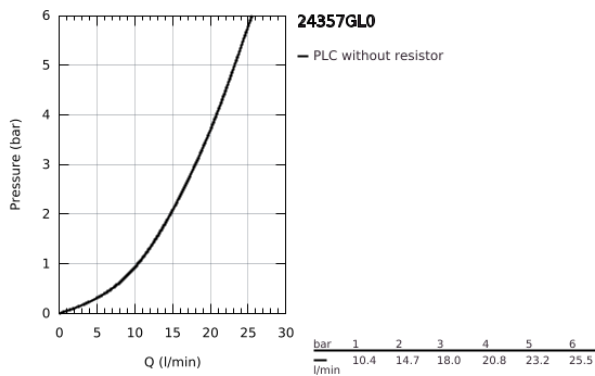

24 357 GL0 ATRIO SAFETY MIXER FOR 1 OUTLET WITH SHUT OFF VALVE

PRODUCT DESCRIPTION

- Colour: cool sunrise
 - trim set for GROHE Rapido SmartBox (35 600/35 604)
 - GROHE TurboStat - compact cartridge with wax thermoelement
 - GROHE LongLife finish
 - GROHE FastFixation escutcheon with covered shaft sealing and covered fixing
 - metal escutcheon, retroactively 6° adjustable
 - GROHE SafeStop - safety button at 38°C
 - GROHE SafeStop Plus - optional temperature limiter at 43°C or 46°C included
 - built-in non-return valves and dirt strainers
 - ceramic stop valve, 120°
 - metal handles
 - without roughing-in set 35 600/35 604 (please order separately)
- outlet B = 27 l/min, outlet C = 30 l/min

24 357 GL0 ATRIO SAFETY MIXER FOR 1 OUTLET WITH SHUT OFF VALVE

SPARE PARTS

- 1: Mounting plate (Spare part-nr. 49080000)
 - 2: Temperature control handle (Spare part-nr. 49089GL0)
 - 3: Escutcheon (Spare part-nr. 49244GL0)
 - 4: shut-off handle aquadimmer (Spare part-nr. 49165GL0)
 - 5: Aquadimmer (Spare part-nr. 49084000)
 - 6: Thermostatic compact cartridge 3/4" (Spare part-nr. 49028000)
 - 7: Non-return valve (Spare part-nr. 49085000)
 - 8: Seal (Spare part-nr. 48360000)
 - 9: GROHE TurboStat cartridge 3/4" (Spare part-nr. 49003000)*
 - 10: Service stops (Spare part-nr. 1405300M)*
 - 11: Socket Spanner (Spare part-nr. 49059000)*
 - 12: Backflow protection combination (Spare part-nr. 14055000)*
 - 13: Universal extension set 2-handle thermostats, 25 mm (Spare part-nr. 14058000)*
- * Optional accessories