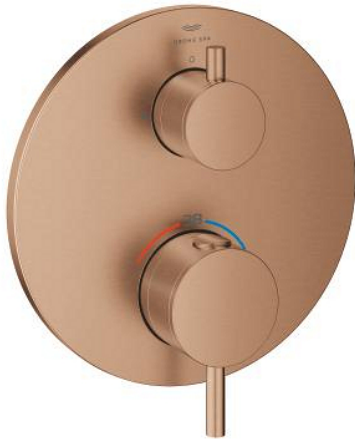

24 357 DL0 ATRIO SAFETY MIXER FOR 1 OUTLET WITH SHUT OFF VALVE

PRODUCT DESCRIPTION

- Colour: brushed warm sunset
 - trim set for GROHE Rapido SmartBox (35 600/35 604)
 - GROHE TurboStat - compact cartridge with wax thermoelement
 - GROHE LongLife finish
 - GROHE FastFixation escutcheon with covered shaft sealing and covered fixing
 - metal escutcheon, retroactively 6° adjustable
 - GROHE SafeStop - safety button at 38°C
 - GROHE SafeStop Plus - optional temperature limiter at 43°C or 46°C included
 - built-in non-return valves and dirt strainers
 - ceramic stop valve, 120°
 - metal handles
 - without roughing-in set 35 600/35 604 (please order separately)
- outlet B = 27 l/min, outlet C = 30 l/min

24 357 DL0 ATRIO SAFETY MIXER FOR 1 OUTLET WITH SHUT OFF VALVE

SPARE PARTS

- 1: Mounting plate (Spare part-nr. 49080000)
 - 2: Temperature control handle (Spare part-nr. 49089DL0)
 - 3: escutcheon (Spare part-nr. 49244DL0)
 - 4: shut-off handle aquadimmer (Spare part-nr. 49165DL0)
 - 5: Aquadimmer (Spare part-nr. 49084000)
 - 6: Thermostatic compact cartridge 3/4" (Spare part-nr. 49028000)
 - 7: Non-return valve (Spare part-nr. 49085000)
 - 8: Seal (Spare part-nr. 48360000)
 - 9: GROHE TurboStat cartridge 3/4" (Spare part-nr. 49003000)*
 - 10: Service stops (Spare part-nr. 1405300M)*
 - 11: Socket Spanner (Spare part-nr. 49059000)*
 - 12: Backflow protection combination (Spare part-nr. 14055000)*
 - 13: Universal extension set 2-handle thermostats, 25 mm (Spare part-nr. 14058000)*
- * Optional accessories