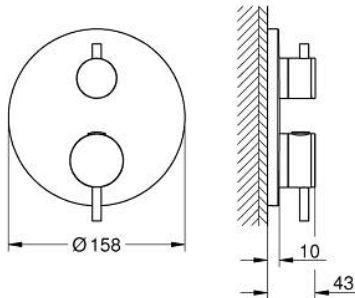

24 357 DL0 ATRIO SAFETY MIXER FOR 1 OUTLET WITH SHUT OFF VALVE

PRODUCT DESCRIPTION

- Colour: brushed warm sunset
 - trim set for GROHE Rapido SmartBox (35 600/35 604)
 - GROHE TurboStat - compact cartridge with wax thermoelement
 - GROHE LongLife finish
 - GROHE FastFixation escutcheon with covered shaft sealing and covered fixing
 - metal escutcheon, retroactively 6° adjustable
 - GROHE SafeStop - safety button at 38°C
 - GROHE SafeStop Plus - optional temperature limiter at 43°C or 46°C included
 - built-in non-return valves and dirt strainers
 - ceramic stop valve, 120°
 - metal handles
 - without roughing-in set 35 600/35 604 (please order separately)
- outlet B = 27 l/min, outlet C = 30 l/min

24 357 DL0 ATRIO SAFETY MIXER FOR 1 OUTLET WITH SHUT OFF VALVE

SPARE PARTS

- 1: Mounting plate (Spare part-nr. 49080000)
 - 2: Temperature control handle (Spare part-nr. 49089DL0)
 - 3: escutcheon (Spare part-nr. 49244DL0)
 - 4: shut-off handle aquadimmer (Spare part-nr. 49165DL0)
 - 5: Aquadimmer (Spare part-nr. 49084000)
 - 6: Thermostatic compact cartridge 3/4" (Spare part-nr. 49028000)
 - 7: Non-return valve (Spare part-nr. 49085000)
 - 8: Seal (Spare part-nr. 48360000)
 - 9: GROHE TurboStat cartridge 3/4" (Spare part-nr. 49003000)*
 - 10: Service stops (Spare part-nr. 1405300M)*
 - 11: Socket Spanner (Spare part-nr. 49059000)*
 - 12: Backflow protection combination (Spare part-nr. 14055000)*
 - 13: Universal extension set 2-handle thermostats, 25 mm (Spare part-nr. 14058000)*
- * Optional accessories