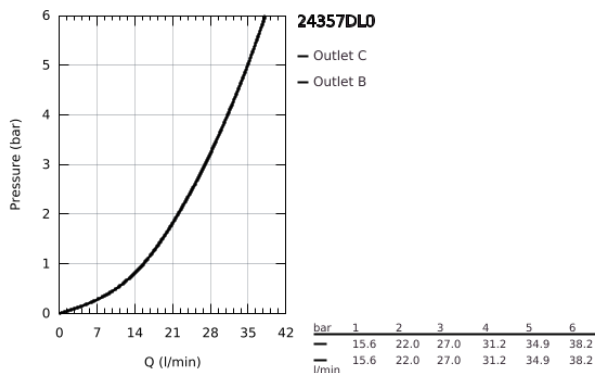

24 357 DL0 ATRIO SAFETY MIXER FOR 1 OUTLET WITH SHUT OFF VALVE

PRODUCT DESCRIPTION

- Colour: brushed warm sunset
 - trim set for GROHE Rapido SmartBox (35 600/35 604)
 - GROHE TurboStat - compact cartridge with wax thermoelement
 - GROHE LongLife finish
 - GROHE FastFixation escutcheon with covered shaft sealing and covered fixing
 - metal escutcheon, retroactively 6° adjustable
 - GROHE SafeStop - safety button at 38°C
 - GROHE SafeStop Plus - optional temperature limiter at 43°C or 46°C included
 - built-in non-return valves and dirt strainers
 - ceramic stop valve, 120°
 - metal handles
 - without roughing-in set 35 600/35 604 (please order separately)
- outlet B = 27 l/min, outlet C = 30 l/min

24 357 DL0 ATRIO SAFETY MIXER FOR 1 OUTLET WITH SHUT OFF VALVE

SPARE PARTS

- 1: Mounting plate (Spare part-nr. 49080000)
 - 2: Temperature control handle (Spare part-nr. 49089DL0)
 - 3: escutcheon (Spare part-nr. 49244DL0)
 - 4: shut-off handle aquadimmer (Spare part-nr. 49165DL0)
 - 5: Aquadimmer (Spare part-nr. 49084000)
 - 6: Thermostatic compact cartridge 3/4" (Spare part-nr. 49028000)
 - 7: Non-return valve (Spare part-nr. 49085000)
 - 8: Seal (Spare part-nr. 48360000)
 - 9: GROHE TurboStat cartridge 3/4" (Spare part-nr. 49003000)*
 - 10: Service stops (Spare part-nr. 1405300M)*
 - 11: Socket Spanner (Spare part-nr. 49059000)*
 - 12: Backflow protection combination (Spare part-nr. 14055000)*
 - 13: Universal extension set 2-handle thermostats, 25 mm (Spare part-nr. 14058000)*
- * Optional accessories