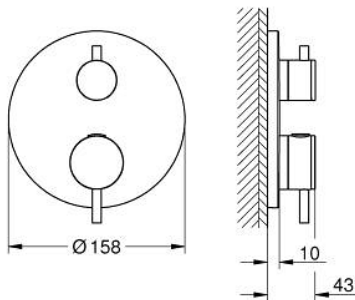

## 24 357 DC0 ATRIO SAFETY MIXER FOR 1 OUTLET WITH SHUT OFF VALVE

### PRODUCT DESCRIPTION

- Colour: supersteel
  - trim set for GROHE Rapido SmartBox (35 600/35 604)
  - GROHE TurboStat - compact cartridge with wax thermoelement
  - GROHE LongLife finish
  - GROHE FastFixation escutcheon with covered shaft sealing and covered fixing
  - metal escutcheon, retroactively 6° adjustable
  - GROHE SafeStop - safety button at 38°C
  - GROHE SafeStop Plus - optional temperature limiter at 43°C or 46°C included
  - built-in non-return valves and dirt strainers
  - ceramic stop valve, 120°
  - metal handles
  - without roughing-in set 35 600/35 604 (please order separately)
- outlet B = 27 l/min, outlet C = 30 l/min

### SPARE PARTS

- 1: Mounting plate (Spare part-nr. 49080000)
  - 2: Temperature control handle (Spare part-nr. 49089DC0)
  - 3: Escutcheon (Spare part-nr. 49244DC0)
  - 4: Shut-off handle Aquadimmer (Spare part-nr. 49165DC0)
  - 5: Aquadimmer (Spare part-nr. 49084000)
  - 6: Thermostatic compact cartridge 3/4" (Spare part-nr. 49028000)
  - 7: Non-return valve (Spare part-nr. 49085000)
  - 8: Seal (Spare part-nr. 48360000)
  - 9: GROHE TurboStat cartridge 3/4" (Spare part-nr. 49003000)\*
  - 10: Service stops (Spare part-nr. 1405300M)\*
  - 11: Socket Spanner (Spare part-nr. 49059000)\*
  - 12: Backflow protection combination (Spare part-nr. 14055000)\*
  - 13: Universal extension set 2-handle thermostats, 25 mm (Spare part-nr. 14058000)\*
- \* Optional accessories