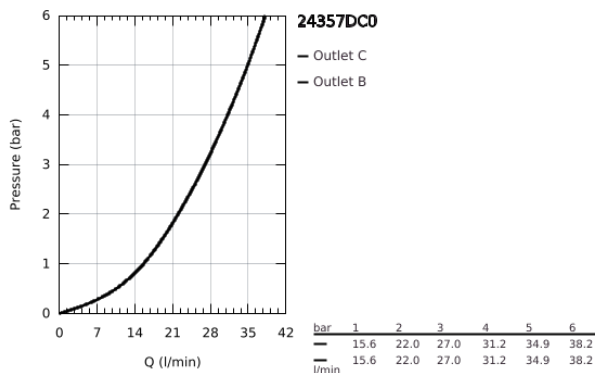

## 24 357 DC0 ATRIO SAFETY MIXER FOR 1 OUTLET WITH SHUT OFF VALVE

### PRODUCT DESCRIPTION

- Colour: supersteel
  - trim set for GROHE Rapido SmartBox (35 600/35 604)
  - GROHE TurboStat - compact cartridge with wax thermoelement
  - GROHE LongLife finish
  - GROHE FastFixation escutcheon with covered shaft sealing and covered fixing
  - metal escutcheon, retroactively 6° adjustable
  - GROHE SafeStop - safety button at 38°C
  - GROHE SafeStop Plus - optional temperature limiter at 43°C or 46°C included
  - built-in non-return valves and dirt strainers
  - ceramic stop valve, 120°
  - metal handles
  - without roughing-in set 35 600/35 604 (please order separately)
- outlet B = 27 l/min, outlet C = 30 l/min