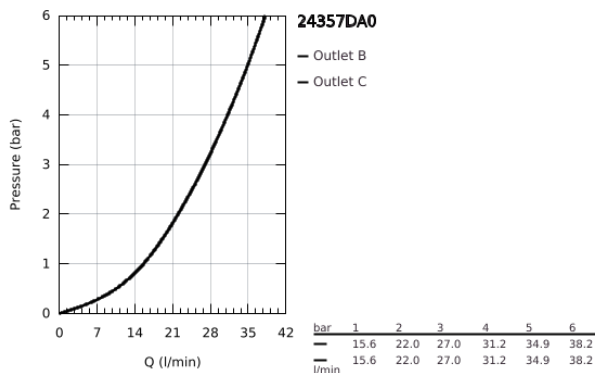

24 357 DA0 ATRIO SAFETY MIXER FOR 1 OUTLET WITH SHUT OFF VALVE

PRODUCT DESCRIPTION

- Colour: warm sunset
 - trim set for GROHE Rapido SmartBox (35 600/35 604)
 - GROHE TurboStat - compact cartridge with wax thermoelement
 - GROHE LongLife finish
 - GROHE FastFixation escutcheon with covered shaft sealing and covered fixing
 - metal escutcheon, retroactively 6° adjustable
 - GROHE SafeStop - safety button at 38°C
 - GROHE SafeStop Plus - optional temperature limiter at 43°C or 46°C included
 - built-in non-return valves and dirt strainers
 - ceramic stop valve, 120°
 - metal handles
 - without roughing-in set 35 600/35 604 (please order separately)
- outlet B = 27 l/min, outlet C = 30 l/min

24 357 DA0 ATRIO SAFETY MIXER FOR 1 OUTLET WITH SHUT OFF VALVE

SPARE PARTS

- 1: Mounting plate (Spare part-nr. 49080000)
 - 2: Temperature control handle (Spare part-nr. 49089DA0)
 - 3: Escutcheon (Spare part-nr. 49244DA0)
 - 4: shut-off handle aquadimmer (Spare part-nr. 49165DA0)
 - 5: Aquadimmer (Spare part-nr. 49084000)
 - 6: Thermostatic compact cartridge 3/4" (Spare part-nr. 49028000)
 - 7: Non-return valve (Spare part-nr. 49085000)
 - 8: Seal (Spare part-nr. 48360000)
 - 9: GROHE TurboStat cartridge 3/4" (Spare part-nr. 49003000)*
 - 10: Service stops (Spare part-nr. 1405300M)*
 - 11: Socket Spanner (Spare part-nr. 49059000)*
 - 12: Backflow protection combination (Spare part-nr. 14055000)*
 - 13: Universal extension set 2-handle thermostats, 25 mm (Spare part-nr. 14058000)*
- * Optional accessories