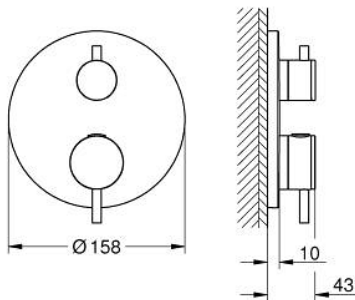

24 357 DA0 ATRIO SAFETY MIXER FOR 1 OUTLET WITH SHUT OFF VALVE

PRODUCT DESCRIPTION

- Colour: warm sunset
 - trim set for GROHE Rapido SmartBox (35 600/35 604)
 - GROHE TurboStat - compact cartridge with wax thermoelement
 - GROHE LongLife finish
 - GROHE FastFixation escutcheon with covered shaft sealing and covered fixing
 - metal escutcheon, retroactively 6° adjustable
 - GROHE SafeStop - safety button at 38°C
 - GROHE SafeStop Plus - optional temperature limiter at 43°C or 46°C included
 - built-in non-return valves and dirt strainers
 - ceramic stop valve, 120°
 - metal handles
 - without roughing-in set 35 600/35 604 (please order separately)
- outlet B = 27 l/min, outlet C = 30 l/min

24 357 DA0 ATRIO SAFETY MIXER FOR 1 OUTLET WITH SHUT OFF VALVE

SPARE PARTS

- 1: Mounting plate (Spare part-nr. 49080000)
 - 2: Temperature control handle (Spare part-nr. 49089DA0)
 - 3: Escutcheon (Spare part-nr. 49244DA0)
 - 4: shut-off handle aquadimmer (Spare part-nr. 49165DA0)
 - 5: Aquadimmer (Spare part-nr. 49084000)
 - 6: Thermostatic compact cartridge 3/4" (Spare part-nr. 49028000)
 - 7: Non-return valve (Spare part-nr. 49085000)
 - 8: Seal (Spare part-nr. 48360000)
 - 9: GROHE TurboStat cartridge 3/4" (Spare part-nr. 49003000)*
 - 10: Service stops (Spare part-nr. 1405300M)*
 - 11: Socket Spanner (Spare part-nr. 49059000)*
 - 12: Backflow protection combination (Spare part-nr. 14055000)*
 - 13: Universal extension set 2-handle thermostats, 25 mm (Spare part-nr. 14058000)*
- * Optional accessories