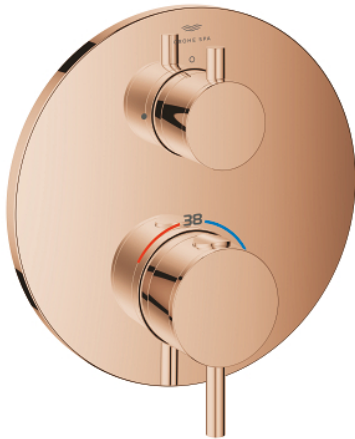

24 357 DA0 ATRIO SAFETY MIXER FOR 1 OUTLET WITH SHUT OFF VALVE

PRODUCT DESCRIPTION

- Colour: warm sunset
 - trim set for GROHE Rapido SmartBox (35 600/35 604)
 - GROHE TurboStat - compact cartridge with wax thermoelement
 - GROHE LongLife finish
 - GROHE FastFixation escutcheon with covered shaft sealing and covered fixing
 - metal escutcheon, retroactively 6° adjustable
 - GROHE SafeStop - safety button at 38°C
 - GROHE SafeStop Plus - optional temperature limiter at 43°C or 46°C included
 - built-in non-return valves and dirt strainers
 - ceramic stop valve, 120°
 - metal handles
 - without roughing-in set 35 600/35 604 (please order separately)
- outlet B = 27 l/min, outlet C = 30 l/min

24 357 DA0 ATRIO SAFETY MIXER FOR 1 OUTLET WITH SHUT OFF VALVE

SPARE PARTS

- 1: Mounting plate (Spare part-nr. 49080000)
 - 2: Temperature control handle (Spare part-nr. 49089DA0)
 - 3: Escutcheon (Spare part-nr. 49244DA0)
 - 4: shut-off handle aquadimmer (Spare part-nr. 49165DA0)
 - 5: Aquadimmer (Spare part-nr. 49084000)
 - 6: Thermostatic compact cartridge 3/4" (Spare part-nr. 49028000)
 - 7: Non-return valve (Spare part-nr. 49085000)
 - 8: Seal (Spare part-nr. 48360000)
 - 9: GROHE TurboStat cartridge 3/4" (Spare part-nr. 49003000)*
 - 10: Service stops (Spare part-nr. 1405300M)*
 - 11: Socket Spanner (Spare part-nr. 49059000)*
 - 12: Backflow protection combination (Spare part-nr. 14055000)*
 - 13: Universal extension set 2-handle thermostats, 25 mm (Spare part-nr. 14058000)*
- * Optional accessories