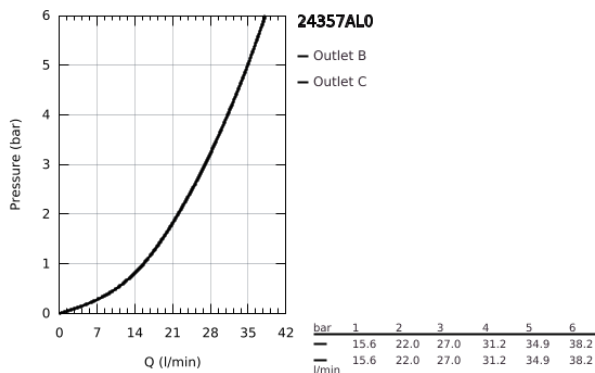

24 357 AL0 ATRIO SAFETY MIXER FOR 1 OUTLET WITH SHUT OFF VALVE

PRODUCT DESCRIPTION

- Colour: brushed hard graphite
 - trim set for GROHE Rapido SmartBox (35 600/35 604)
 - GROHE TurboStat - compact cartridge with wax thermoelement
 - GROHE LongLife finish
 - GROHE FastFixation escutcheon with covered shaft sealing and covered fixing
 - metal escutcheon, retroactively 6° adjustable
 - GROHE SafeStop - safety button at 38°C
 - GROHE SafeStop Plus - optional temperature limiter at 43°C or 46°C included
 - built-in non-return valves and dirt strainers
 - ceramic stop valve, 120°
 - metal handles
 - without roughing-in set 35 600/35 604 (please order separately)
- outlet B = 27 l/min, outlet C = 30 l/min

24 357 AL0 ATRIO SAFETY MIXER FOR 1 OUTLET WITH SHUT OFF VALVE

SPARE PARTS

- 1: Mounting plate (Spare part-nr. 49080000)
 - 2: Temperature control handle (Spare part-nr. 49089AL0)
 - 3: Escutcheon (Spare part-nr. 49244AL0)
 - 4: Shut-off handle Aquadimmer (Spare part-nr. 49165AL0)
 - 5: Aquadimmer (Spare part-nr. 49084000)
 - 6: Thermostatic compact cartridge 3/4" (Spare part-nr. 49028000)
 - 7: Non-return valve (Spare part-nr. 49085000)
 - 8: Seal (Spare part-nr. 48360000)
 - 9: GROHE TurboStat cartridge 3/4" (Spare part-nr. 49003000)*
 - 10: Service stops (Spare part-nr. 1405300M)*
 - 11: Socket Spanner (Spare part-nr. 49059000)*
 - 12: Backflow protection combination (Spare part-nr. 14055000)*
 - 13: Universal extension set 2-handle thermostats, 25 mm (Spare part-nr. 14058000)*
- * Optional accessories