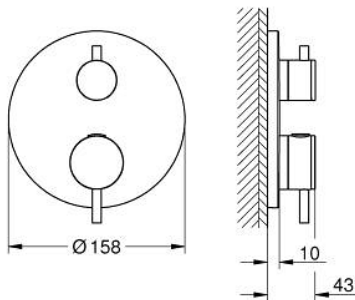

24 357 AL0 ATRIO SAFETY MIXER FOR 1 OUTLET WITH SHUT OFF VALVE

PRODUCT DESCRIPTION

- Colour: brushed hard graphite
 - trim set for GROHE Rapido SmartBox (35 600/35 604)
 - GROHE TurboStat - compact cartridge with wax thermoelement
 - GROHE LongLife finish
 - GROHE FastFixation escutcheon with covered shaft sealing and covered fixing
 - metal escutcheon, retroactively 6° adjustable
 - GROHE SafeStop - safety button at 38°C
 - GROHE SafeStop Plus - optional temperature limiter at 43°C or 46°C included
 - built-in non-return valves and dirt strainers
 - ceramic stop valve, 120°
 - metal handles
 - without roughing-in set 35 600/35 604 (please order separately)
- outlet B = 27 l/min, outlet C = 30 l/min

24 357 AL0 ATRIO SAFETY MIXER FOR 1 OUTLET WITH SHUT OFF VALVE

SPARE PARTS

- 1: Mounting plate (Spare part-nr. 49080000)
 - 2: Temperature control handle (Spare part-nr. 49089AL0)
 - 3: Escutcheon (Spare part-nr. 49244AL0)
 - 4: Shut-off handle Aquadimmer (Spare part-nr. 49165AL0)
 - 5: Aquadimmer (Spare part-nr. 49084000)
 - 6: Thermostatic compact cartridge 3/4" (Spare part-nr. 49028000)
 - 7: Non-return valve (Spare part-nr. 49085000)
 - 8: Seal (Spare part-nr. 48360000)
 - 9: GROHE TurboStat cartridge 3/4" (Spare part-nr. 49003000)*
 - 10: Service stops (Spare part-nr. 1405300M)*
 - 11: Socket Spanner (Spare part-nr. 49059000)*
 - 12: Backflow protection combination (Spare part-nr. 14055000)*
 - 13: Universal extension set 2-handle thermostats, 25 mm (Spare part-nr. 14058000)*
- * Optional accessories