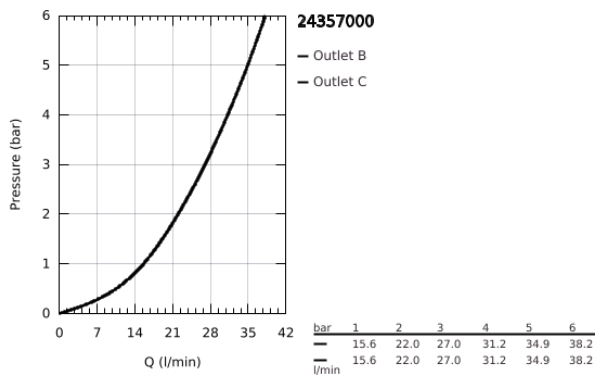

24 357 000 ATRIO SAFETY MIXER FOR 1 OUTLET WITH SHUT OFF VALVE

PRODUCT DESCRIPTION

- Colour: chrome
 - trim set for GROHE Rapido SmartBox (35 600/35 604)
 - GROHE TurboStat - compact cartridge with wax thermoelement
 - GROHE LongLife finish
 - GROHE FastFixation escutcheon with covered shaft sealing and covered fixing
 - metal escutcheon, retroactively 6° adjustable
 - GROHE SafeStop - safety button at 38°C
 - GROHE SafeStop Plus - optional temperature limiter at 43°C or 46°C included
 - built-in non-return valves and dirt strainers
 - ceramic stop valve, 120°
 - metal handles
 - without roughing-in set 35 600/35 604 (please order separately)
- outlet B = 27 l/min, outlet C = 30 l/min

24 357 000 ATRIO SAFETY MIXER FOR 1 OUTLET WITH SHUT OFF VALVE

SPARE PARTS

- 1: Mounting plate (Spare part-nr. 49080000)
 - 2: Temperature control handle (Spare part-nr. 49089000)
 - 3: Escutcheon (Spare part-nr. 49244000)
 - 4: Shut-off handle Aquadimmer (Spare part-nr. 49165000)
 - 5: Aquadimmer (Spare part-nr. 49084000)
 - 6: Thermostatic compact cartridge 3/4" (Spare part-nr. 49028000)
 - 7: Non-return valve (Spare part-nr. 49085000)
 - 8: Seal (Spare part-nr. 48360000)
 - 9: GROHE TurboStat cartridge 3/4" (Spare part-nr. 49003000)*
 - 10: Service stops (Spare part-nr. 1405300M)*
 - 11: Socket Spanner (Spare part-nr. 49059000)*
 - 12: Backflow protection combination (Spare part-nr. 14055000)*
 - 13: Universal extension set 2-handle thermostats, 25 mm (Spare part-nr. 14058000)*
- * Optional accessories