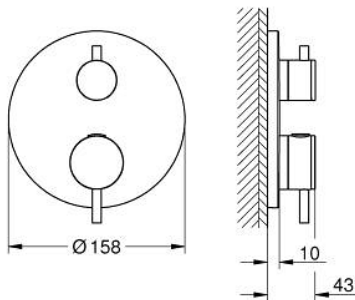

24 357 000 ATRIO SAFETY MIXER FOR 1 OUTLET WITH SHUT OFF VALVE

PRODUCT DESCRIPTION

- Colour: chrome
 - trim set for GROHE Rapido SmartBox (35 600/35 604)
 - GROHE TurboStat - compact cartridge with wax thermoelement
 - GROHE LongLife finish
 - GROHE FastFixation escutcheon with covered shaft sealing and covered fixing
 - metal escutcheon, retroactively 6° adjustable
 - GROHE SafeStop - safety button at 38°C
 - GROHE SafeStop Plus - optional temperature limiter at 43°C or 46°C included
 - built-in non-return valves and dirt strainers
 - ceramic stop valve, 120°
 - metal handles
 - without roughing-in set 35 600/35 604 (please order separately)
- outlet B = 27 l/min, outlet C = 30 l/min

24 357 000 ATRIO SAFETY MIXER FOR 1 OUTLET WITH SHUT OFF VALVE

SPARE PARTS

- 1: Mounting plate (Spare part-nr. 49080000)
 - 2: Temperature control handle (Spare part-nr. 49089000)
 - 3: Escutcheon (Spare part-nr. 49244000)
 - 4: Shut-off handle Aquadimmer (Spare part-nr. 49165000)
 - 5: Aquadimmer (Spare part-nr. 49084000)
 - 6: Thermostatic compact cartridge 3/4" (Spare part-nr. 49028000)
 - 7: Non-return valve (Spare part-nr. 49085000)
 - 8: Seal (Spare part-nr. 48360000)
 - 9: GROHE TurboStat cartridge 3/4" (Spare part-nr. 49003000)*
 - 10: Service stops (Spare part-nr. 1405300M)*
 - 11: Socket Spanner (Spare part-nr. 49059000)*
 - 12: Backflow protection combination (Spare part-nr. 14055000)*
 - 13: Universal extension set 2-handle thermostats, 25 mm (Spare part-nr. 14058000)*
- * Optional accessories