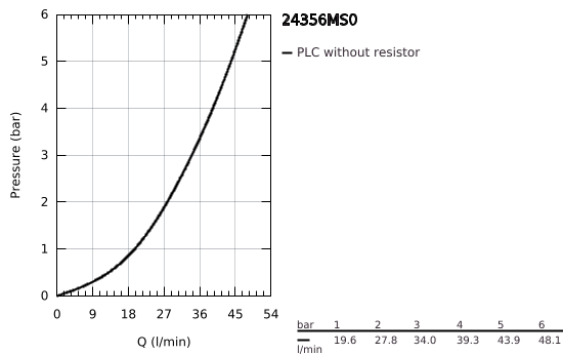

24 356 MS0 ATRIO SINGLE-LEVER MIXER WITH 3-WAY DIVERTER

PRODUCT DESCRIPTION

- Colour: satin steel
- trim set for GROHE Rapido SmartBox (35 600/35 604)
- GROHE SilkMove 46 mm ceramic cartridge
- GROHE LongLife finish
- GROHE FastFixation escutcheon with covered shaft sealing and covered fixing
- metal escutcheon, retroactively 6° adjustable
- metal lever
- 3-way diverter
- without roughing-in set 35 600/35 604 (please order separately)
- outlet A = 27 l/min, outlet B = 27 l/min, outlet C = 27 l/min

24 356 MS0 **ATRIO SINGLE-LEVER MIXER WITH 3-WAY DIVERTER**

SPARE PARTS

- 1: Lever (Spare part-nr. 48443MS0)
 - 2: Diverter knob, round (Spare part-nr. 48447MS0)
 - 3: Escutcheon (Spare part-nr. 49250MS0)
 - 4: Mounting plate (Spare part-nr. 49094000)
 - 5: cap (Spare part-nr. 02693MS0)
 - 6: Cartridge (Spare part-nr. 46048000)
 - 7: Diverter (Spare part-nr. 48448000)
 - 8: Seal (Spare part-nr. 48360000)
 - 9: Temperature limiter (Spare part-nr. 46308000)*
 - 10: Universal extension set single-lever mixers, 25 mm (Spare part-nr. 14056000)*
 - 11: Universal extension set single-lever mixers, 50 mm (Spare part-nr. 14057000)*
- * Optional accessories