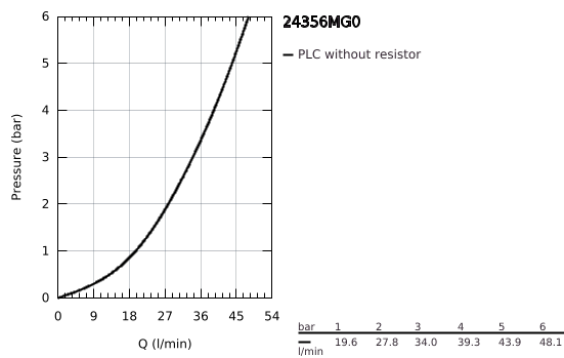

## 24 356 MG0 ATRIO SINGLE-LEVER MIXER WITH 3-WAY DIVERTER

### PRODUCT DESCRIPTION

- Colour: satin graphite
- trim set for GROHE Rapido SmartBox (35 600/35 604)
- GROHE SilkMove 46 mm ceramic cartridge
- GROHE LongLife finish
- GROHE FastFixation escutcheon with covered shaft sealing and covered fixing
- metal escutcheon, retroactively 6° adjustable
- metal lever
- 3-way diverter
- without roughing-in set 35 600/35 604 (please order separately)
- outlet A = 27 l/min, outlet B = 27 l/min, outlet C = 27 l/min