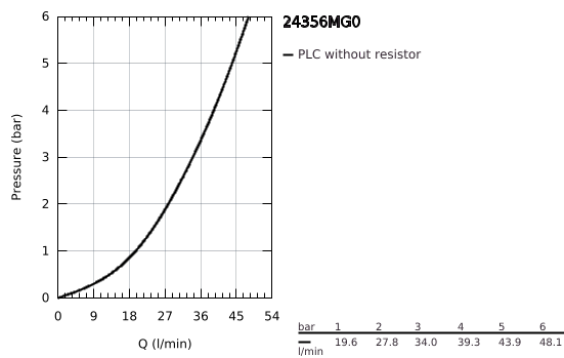

24 356 MG0 ATRIO SINGLE-LEVER MIXER WITH 3-WAY DIVERTER

PRODUCT DESCRIPTION

- Colour: satin graphite
- trim set for GROHE Rapido SmartBox (35 600/35 604)
- GROHE SilkMove 46 mm ceramic cartridge
- GROHE LongLife finish
- GROHE FastFixation escutcheon with covered shaft sealing and covered fixing
- metal escutcheon, retroactively 6° adjustable
- metal lever
- 3-way diverter
- without roughing-in set 35 600/35 604 (please order separately)
- outlet A = 27 l/min, outlet B = 27 l/min, outlet C = 27 l/min

24 356 MG0 ATRIO SINGLE-LEVER MIXER WITH 3-WAY DIVERTER

SPARE PARTS

- 1: Lever (Spare part-nr. 48443MG0)
 - 2: Diverter knob, round (Spare part-nr. 48447MG0)
 - 3: Escutcheon (Spare part-nr. 49250MG0)
 - 4: Mounting plate (Spare part-nr. 49094000)
 - 5: cap (Spare part-nr. 02693MG0)
 - 6: Cartridge (Spare part-nr. 46048000)
 - 7: Diverter (Spare part-nr. 48448000)
 - 8: Seal (Spare part-nr. 48360000)
 - 9: Temperature limiter (Spare part-nr. 46308000)*
 - 10: Universal extension set single-lever mixers, 25 mm (Spare part-nr. 14056000)*
 - 11: Universal extension set single-lever mixers, 50 mm (Spare part-nr. 14057000)*
- * Optional accessories