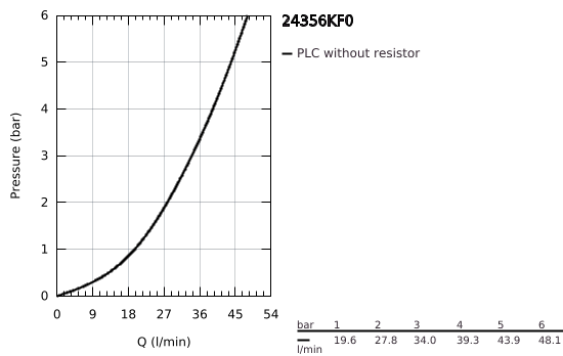

24 356 KF0 ATRIO SINGLE-LEVER MIXER WITH 3-WAY DIVERTER

PRODUCT DESCRIPTION

- Colour: phantom black
- trim set for GROHE Rapido SmartBox (35 600/35 604)
- GROHE SilkMove 46 mm ceramic cartridge
- GROHE FastFixation escutcheon with covered shaft sealing and covered fixing
- metal escutcheon, retroactively 6° adjustable
- 3-way diverter
- without roughing-in set 35 600/35 604 (please order separately)
- outlet A = 27 l/min, outlet B = 27 l/min, outlet C = 27 l/min

24 356 KF0 ATRIO SINGLE-LEVER MIXER WITH 3-WAY DIVERTER

SPARE PARTS

- 1: Lever (Spare part-nr. 48443KF0)
 - 2: Diverter knob, round (Spare part-nr. 48447KF0)
 - 3: Escutcheon (Spare part-nr. 49250KF0)
 - 4: Mounting plate (Spare part-nr. 49094000)
 - 5: cap (Spare part-nr. 02693KF0)
 - 6: Cartridge (Spare part-nr. 46048000)
 - 7: Diverter (Spare part-nr. 48448000)
 - 8: Seal (Spare part-nr. 48360000)
 - 9: Temperature limiter (Spare part-nr. 46308000)*
 - 10: Universal extension set single-lever mixers, 25 mm (Spare part-nr. 14056000)*
 - 11: Universal extension set single-lever mixers, 50 mm (Spare part-nr. 14057000)*
- * Optional accessories