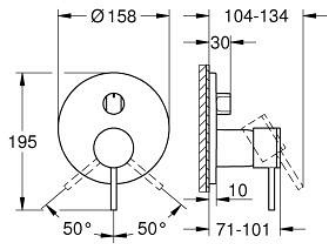

24 356 KF0 ATRIO SINGLE-LEVER MIXER WITH 3-WAY DIVERTER

PRODUCT DESCRIPTION

- Colour: phantom black
- trim set for GROHE Rapido SmartBox (35 600/35 604)
- GROHE SilkMove 46 mm ceramic cartridge
- GROHE FastFixation escutcheon with covered shaft sealing and covered fixing
- metal escutcheon, retroactively 6° adjustable
- 3-way diverter
- without roughing-in set 35 600/35 604 (please order separately)
- outlet A = 27 l/min, outlet B = 27 l/min, outlet C = 27 l/min

24 356 KF0 ATRIO SINGLE-LEVER MIXER WITH 3-WAY DIVERTER

SPARE PARTS

- 1: Lever (Spare part-nr. 48443KF0)
 - 2: Diverter knob, round (Spare part-nr. 48447KF0)
 - 3: Escutcheon (Spare part-nr. 49250KF0)
 - 4: Mounting plate (Spare part-nr. 49094000)
 - 5: cap (Spare part-nr. 02693KF0)
 - 6: Cartridge (Spare part-nr. 46048000)
 - 7: Diverter (Spare part-nr. 48448000)
 - 8: Seal (Spare part-nr. 48360000)
 - 9: Temperature limiter (Spare part-nr. 46308000)*
 - 10: Universal extension set single-lever mixers, 25 mm (Spare part-nr. 14056000)*
 - 11: Universal extension set single-lever mixers, 50 mm (Spare part-nr. 14057000)*
- * Optional accessories