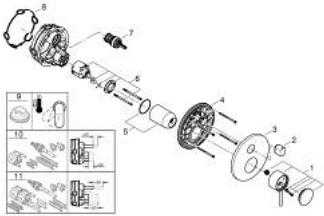

24 356 KF0 ATRIO SINGLE-LEVER MIXER WITH 3-WAY DIVERTER

PRODUCT DESCRIPTION

- Colour: phantom black
- trim set for GROHE Rapido SmartBox (35 600/35 604)
- GROHE SilkMove 46 mm ceramic cartridge
- GROHE FastFixation escutcheon with covered shaft sealing and covered fixing
- metal escutcheon, retroactively 6° adjustable
- 3-way diverter
- without roughing-in set 35 600/35 604 (please order separately)
- outlet A = 27 l/min, outlet B = 27 l/min, outlet C = 27 l/min

24 356 KF0 ATRIO SINGLE-LEVER MIXER WITH 3-WAY DIVERTER

SPARE PARTS

- 1: Lever (Spare part-nr. 48443KF0)
 - 2: Diverter knob, round (Spare part-nr. 48447KF0)
 - 3: Escutcheon (Spare part-nr. 49250KF0)
 - 4: Mounting plate (Spare part-nr. 49094000)
 - 5: cap (Spare part-nr. 02693KF0)
 - 6: Cartridge (Spare part-nr. 46048000)
 - 7: Diverter (Spare part-nr. 48448000)
 - 8: Seal (Spare part-nr. 48360000)
 - 9: Temperature limiter (Spare part-nr. 46308000)*
 - 10: Universal extension set single-lever mixers, 25 mm (Spare part-nr. 14056000)*
 - 11: Universal extension set single-lever mixers, 50 mm (Spare part-nr. 14057000)*
- * Optional accessories