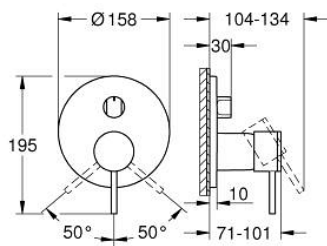

24 356 GN0 ATRIO SINGLE-LEVER MIXER WITH 3-WAY DIVERTER

PRODUCT DESCRIPTION

- Colour: brushed cool sunrise
- trim set for GROHE Rapido SmartBox (35 600/35 604)
- GROHE SilkMove 46 mm ceramic cartridge
- GROHE LongLife finish
- GROHE FastFixation escutcheon with covered shaft sealing and covered fixing
- metal escutcheon, retroactively 6° adjustable
- metal lever
- 3-way diverter
- without roughing-in set 35 600/35 604 (please order separately)
- outlet A = 27 l/min, outlet B = 27 l/min, outlet C = 27 l/min

24 356 GN0 ATRIO SINGLE-LEVER MIXER WITH 3-WAY DIVERTER

SPARE PARTS

- 1: Lever (Spare part-nr. 48443GN0)
 - 2: Diverter knob, round (Spare part-nr. 48447GN0)
 - 3: Escutcheon (Spare part-nr. 49250GN0)
 - 4: Mounting plate (Spare part-nr. 49094000)
 - 5: cap (Spare part-nr. 02693GN0)
 - 6: Cartridge (Spare part-nr. 46048000)
 - 7: Diverter (Spare part-nr. 48448000)
 - 8: Seal (Spare part-nr. 48360000)
 - 9: Temperature limiter (Spare part-nr. 46308000)*
 - 10: Universal extension set single-lever mixers, 25 mm (Spare part-nr. 14056000)*
 - 11: Universal extension set single-lever mixers, 50 mm (Spare part-nr. 14057000)*
- * Optional accessories