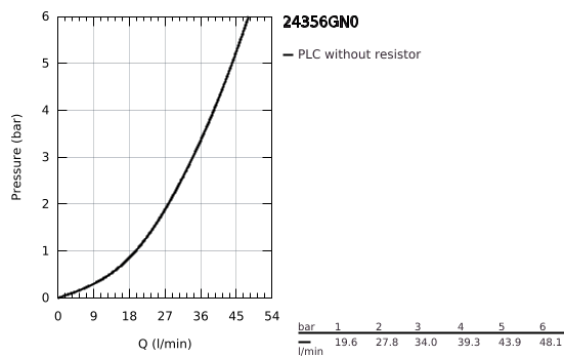

24 356 GN0 ATRIO SINGLE-LEVER MIXER WITH 3-WAY DIVERTER

PRODUCT DESCRIPTION

- Colour: brushed cool sunrise
- trim set for GROHE Rapido SmartBox (35 600/35 604)
- GROHE SilkMove 46 mm ceramic cartridge
- GROHE LongLife finish
- GROHE FastFixation escutcheon with covered shaft sealing and covered fixing
- metal escutcheon, retroactively 6° adjustable
- metal lever
- 3-way diverter
- without roughing-in set 35 600/35 604 (please order separately)
- outlet A = 27 l/min, outlet B = 27 l/min, outlet C = 27 l/min

24 356 GN0 ATRIO SINGLE-LEVER MIXER WITH 3-WAY DIVERTER

SPARE PARTS

- 1: Lever (Spare part-nr. 48443GN0)
 - 2: Diverter knob, round (Spare part-nr. 48447GN0)
 - 3: Escutcheon (Spare part-nr. 49250GN0)
 - 4: Mounting plate (Spare part-nr. 49094000)
 - 5: cap (Spare part-nr. 02693GN0)
 - 6: Cartridge (Spare part-nr. 46048000)
 - 7: Diverter (Spare part-nr. 48448000)
 - 8: Seal (Spare part-nr. 48360000)
 - 9: Temperature limiter (Spare part-nr. 46308000)*
 - 10: Universal extension set single-lever mixers, 25 mm (Spare part-nr. 14056000)*
 - 11: Universal extension set single-lever mixers, 50 mm (Spare part-nr. 14057000)*
- * Optional accessories