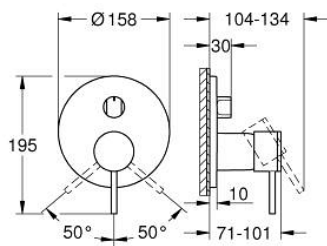

## 24 356 DL0 ATRIO SINGLE-LEVER MIXER WITH 3-WAY DIVERTER

### PRODUCT DESCRIPTION

- Colour: brushed warm sunset
- trim set for GROHE Rapido SmartBox (35 600/35 604)
- GROHE SilkMove 46 mm ceramic cartridge
- GROHE LongLife finish
- GROHE FastFixation escutcheon with covered shaft sealing and covered fixing
- metal escutcheon, retroactively 6° adjustable
- metal lever
- 3-way diverter
- without roughing-in set 35 600/35 604 (please order separately)
- outlet A = 27 l/min, outlet B = 27 l/min, outlet C = 27 l/min

### SPARE PARTS

- 1: Lever (Spare part-nr. 48443DL0)
  - 2: Diverter knob, round (Spare part-nr. 48447DL0)
  - 3: Escutcheon (Spare part-nr. 49250DL0)
  - 4: Mounting plate (Spare part-nr. 49094000)
  - 5: cap (Spare part-nr. 02693DL0)
  - 6: Cartridge (Spare part-nr. 46048000)
  - 7: Diverter (Spare part-nr. 48448000)
  - 8: Seal (Spare part-nr. 48360000)
  - 9: Temperature limiter (Spare part-nr. 46308000)\*
  - 10: Universal extension set single-lever mixers, 25 mm (Spare part-nr. 14056000)\*
  - 11: Universal extension set single-lever mixers, 50 mm (Spare part-nr. 14057000)\*
- \* Optional accessories