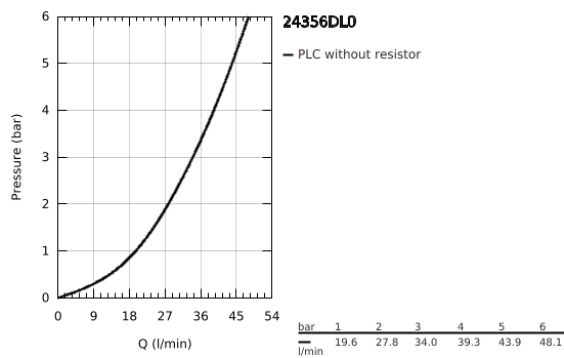

## 24 356 DL0 ATRIO SINGLE-LEVER MIXER WITH 3-WAY DIVERTER

### PRODUCT DESCRIPTION

- Colour: brushed warm sunset
- trim set for GROHE Rapido SmartBox (35 600/35 604)
- GROHE SilkMove 46 mm ceramic cartridge
- GROHE LongLife finish
- GROHE FastFixation escutcheon with covered shaft sealing and covered fixing
- metal escutcheon, retroactively 6° adjustable
- metal lever
- 3-way diverter
- without roughing-in set 35 600/35 604 (please order separately)
- outlet A = 27 l/min, outlet B = 27 l/min, outlet C = 27 l/min