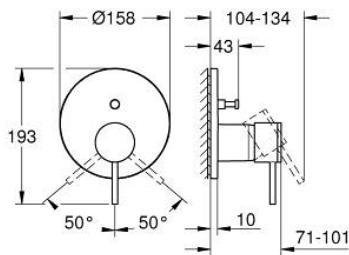

## 24 355 MS0 ATRIO SINGLE-LEVER MIXER WITH 2-WAY DIVERTER

### PRODUCT DESCRIPTION

- Colour: satin steel
- trim set for GROHE Rapido SmartBox (35 600/35 604)
- GROHE SilkMove 46 mm ceramic cartridge
- GROHE LongLife finish
- GROHE FastFixation escutcheon with covered shaft sealing and covered fixing
- metal escutcheon, retroactively 6° adjustable
- metal lever
- automatic 2-way diverter
- without roughing-in set 35 600/35 604 (please order separately)
- flow performance: outlet B = 27 l/min, outlet C = 27 l/min

### SPARE PARTS

- 1: Lever (Spare part-nr. 48443MS0)
  - 2: Escutcheon (Spare part-nr. 48616MS0)
  - 3: Mounting plate (Spare part-nr. 48440000)
  - 4: cap (Spare part-nr. 02693MS0)
  - 5: Diverter knob (Spare part-nr. 48637MS0)
  - 6: Diverter (Spare part-nr. 48634000)
  - 7: Cartridge (Spare part-nr. 46048000)
  - 8: Non-return valve (Spare part-nr. 49085000)
  - 10: Temperature limiter (Spare part-nr. 46308000)\*
  - 11: Backflow protection combination (Spare part-nr. 14055000)\*
  - 12: Universal extension set single-lever mixers, 25 mm (Spare part-nr. 14056000)\*
  - 13: diverter (Spare part-nr. 48635000)\*
  - 14: Universal extension set single-lever mixers, 50 mm (Spare part-nr. 14057000)\*
  - 15: diverter (Spare part-nr. 48636000)\*
- \* Optional accessories