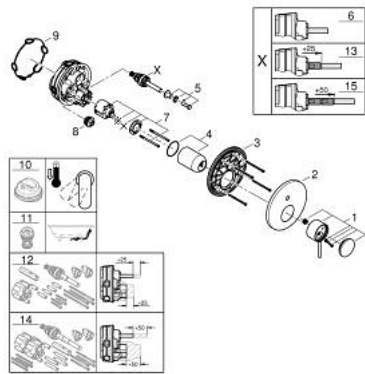

## 24 355 MS0 ATRIO SINGLE-LEVER MIXER WITH 2-WAY DIVERTER

### PRODUCT DESCRIPTION

- Colour: satin steel
- trim set for GROHE Rapido SmartBox (35 600/35 604)
- GROHE SilkMove 46 mm ceramic cartridge
- GROHE LongLife finish
- GROHE FastFixation escutcheon with covered shaft sealing and covered fixing
- metal escutcheon, retroactively 6° adjustable
- metal lever
- automatic 2-way diverter
- without roughing-in set 35 600/35 604 (please order separately)
- flow performance: outlet B = 27 l/min, outlet C = 27 l/min

### SPARE PARTS

- 1: Lever (Spare part-nr. 48443MS0)
  - 2: Escutcheon (Spare part-nr. 48616MS0)
  - 3: Mounting plate (Spare part-nr. 48440000)
  - 4: cap (Spare part-nr. 02693MS0)
  - 5: Diverter knob (Spare part-nr. 48637MS0)
  - 6: Diverter (Spare part-nr. 48634000)
  - 7: Cartridge (Spare part-nr. 46048000)
  - 8: Non-return valve (Spare part-nr. 49085000)
  - 10: Temperature limiter (Spare part-nr. 46308000)\*
  - 11: Backflow protection combination (Spare part-nr. 14055000)\*
  - 12: Universal extension set single-lever mixers, 25 mm (Spare part-nr. 14056000)\*
  - 13: diverter (Spare part-nr. 48635000)\*
  - 14: Universal extension set single-lever mixers, 50 mm (Spare part-nr. 14057000)\*
  - 15: diverter (Spare part-nr. 48636000)\*
- \* Optional accessories