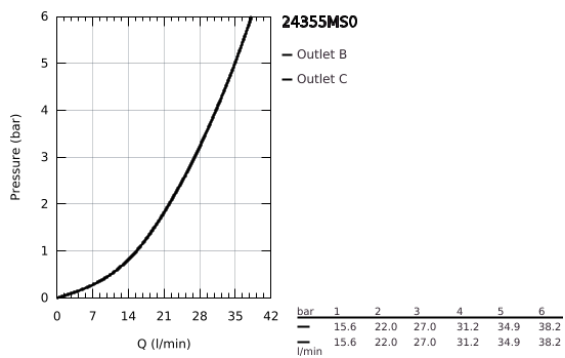

## 24 355 MS0 ATRIO SINGLE-LEVER MIXER WITH 2-WAY DIVERTER

### PRODUCT DESCRIPTION

- Colour: satin steel
- trim set for GROHE Rapido SmartBox (35 600/35 604)
- GROHE SilkMove 46 mm ceramic cartridge
- GROHE LongLife finish
- GROHE FastFixation escutcheon with covered shaft sealing and covered fixing
- metal escutcheon, retroactively 6° adjustable
- metal lever
- automatic 2-way diverter
- without roughing-in set 35 600/35 604 (please order separately)
- flow performance: outlet B = 27 l/min, outlet C = 27 l/min