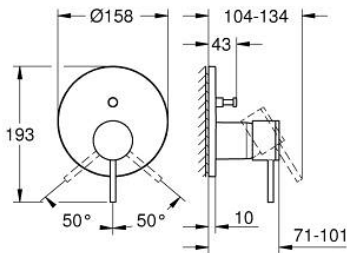

## 24 355 MG0 ATRIO SINGLE-LEVER MIXER WITH 2-WAY DIVERTER

### PRODUCT DESCRIPTION

- Colour: satin graphite
- trim set for GROHE Rapido SmartBox (35 600/35 604)
- GROHE SilkMove 46 mm ceramic cartridge
- GROHE LongLife finish
- GROHE FastFixation escutcheon with covered shaft sealing and covered fixing
- metal escutcheon, retroactively 6° adjustable
- metal lever
- automatic 2-way diverter
- without roughing-in set 35 600/35 604 (please order separately)
- flow performance: outlet B = 27 l/min, outlet C = 27 l/min

### SPARE PARTS

- 1: Lever (Spare part-nr. 48443MG0)
  - 2: Escutcheon (Spare part-nr. 48616MG0)
  - 3: Mounting plate (Spare part-nr. 48440000)
  - 4: cap (Spare part-nr. 02693MG0)
  - 5: Diverter knob (Spare part-nr. 48637MG0)
  - 6: Diverter (Spare part-nr. 48634000)
  - 7: Cartridge (Spare part-nr. 46048000)
  - 8: Non-return valve (Spare part-nr. 49085000)
  - 9: Seal (Spare part-nr. 48360000)
  - 10: Temperature limiter (Spare part-nr. 46308000)\*
  - 11: Backflow protection combination (Spare part-nr. 14055000)\*
  - 12: Universal extension set single-lever mixers, 25 mm (Spare part-nr. 14056000)\*
  - 13: diverter (Spare part-nr. 48635000)\*
  - 14: Universal extension set single-lever mixers, 50 mm (Spare part-nr. 14057000)\*
  - 15: diverter (Spare part-nr. 48636000)\*
- \* Optional accessories