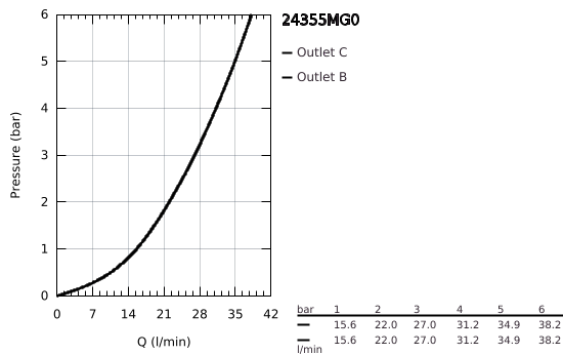

## 24 355 MG0 ATRIO SINGLE-LEVER MIXER WITH 2-WAY DIVERTER

### PRODUCT DESCRIPTION

- Colour: satin graphite
- trim set for GROHE Rapido SmartBox (35 600/35 604)
- GROHE SilkMove 46 mm ceramic cartridge
- GROHE LongLife finish
- GROHE FastFixation escutcheon with covered shaft sealing and covered fixing
- metal escutcheon, retroactively 6° adjustable
- metal lever
- automatic 2-way diverter
- without roughing-in set 35 600/35 604 (please order separately)
- flow performance: outlet B = 27 l/min, outlet C = 27 l/min