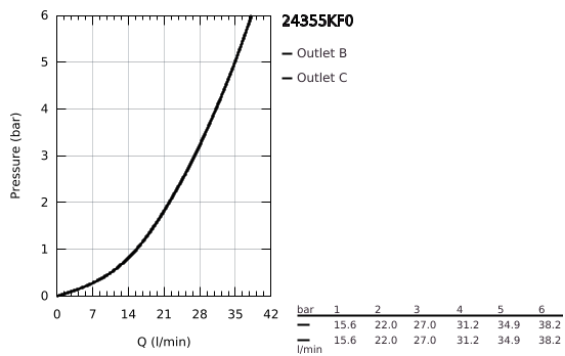

## 24 355 KF0 ATRIO SINGLE-LEVER MIXER WITH 2-WAY DIVERTER

### PRODUCT DESCRIPTION

- Colour: phantom black
- trim set for GROHE Rapido SmartBox (35 600/35 604)
- GROHE SilkMove 46 mm ceramic cartridge
- GROHE FastFixation escutcheon with covered shaft sealing and covered fixing
- metal escutcheon, retroactively 6° adjustable
- automatic 2-way diverter
- without roughing-in set 35 600/35 604 (please order separately)
- flow performance: outlet B = 27 l/min, outlet C = 27 l/min