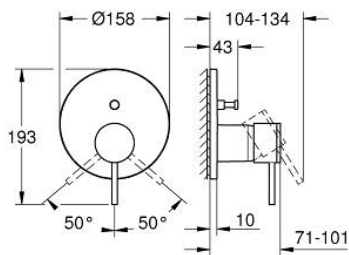

## 24 355 KF0 ATRIO SINGLE-LEVER MIXER WITH 2-WAY DIVERTER

### PRODUCT DESCRIPTION

- Colour: phantom black
- trim set for GROHE Rapido SmartBox (35 600/35 604)
- GROHE SilkMove 46 mm ceramic cartridge
- GROHE FastFixation escutcheon with covered shaft sealing and covered fixing
- metal escutcheon, retroactively 6° adjustable
- automatic 2-way diverter
- without roughing-in set 35 600/35 604 (please order separately)
- flow performance: outlet B = 27 l/min, outlet C = 27 l/min

### SPARE PARTS

- 1: Lever (Spare part-nr. 48443KF0)
  - 2: Escutcheon (Spare part-nr. 48616KF0)
  - 3: Mounting plate (Spare part-nr. 48440000)
  - 4: cap (Spare part-nr. 02693KF0)
  - 5: Diverter knob (Spare part-nr. 48637KF0)
  - 6: Diverter (Spare part-nr. 48634000)
  - 7: Cartridge (Spare part-nr. 46048000)
  - 8: Non-return valve (Spare part-nr. 49085000)
  - 9: Seal (Spare part-nr. 48360000)
  - 10: Temperature limiter (Spare part-nr. 46308000)\*
  - 11: Backflow protection combination (Spare part-nr. 14055000)\*
  - 12: Universal extension set single-lever mixers, 25 mm (Spare part-nr. 14056000)\*
  - 13: diverter (Spare part-nr. 48635000)\*
  - 14: Universal extension set single-lever mixers, 50 mm (Spare part-nr. 14057000)\*
  - 15: diverter (Spare part-nr. 48636000)\*
- \* Optional accessories