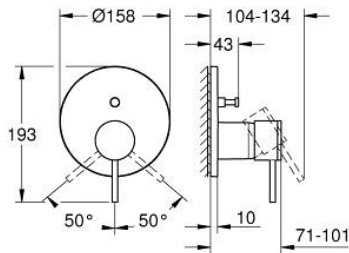

24 355 GN0 ATRIO SINGLE-LEVER MIXER WITH 2-WAY DIVERTER

PRODUCT DESCRIPTION

- Colour: brushed cool sunrise
- trim set for GROHE Rapido SmartBox (35 600/35 604)
- GROHE SilkMove 46 mm ceramic cartridge
- GROHE LongLife finish
- GROHE FastFixation escutcheon with covered shaft sealing and covered fixing
- metal escutcheon, retroactively 6° adjustable
- metal lever
- automatic 2-way diverter
- without roughing-in set 35 600/35 604 (please order separately)
- flow performance: outlet B = 27 l/min, outlet C = 27 l/min

24 355 GN0 ATRIO SINGLE-LEVER MIXER WITH 2-WAY DIVERTER

SPARE PARTS

- 1: Lever (Spare part-nr. 48443GN0)
 - 2: Escutcheon (Spare part-nr. 48616GN0)
 - 3: Mounting plate (Spare part-nr. 48440000)
 - 4: cap (Spare part-nr. 02693GN0)
 - 5: Diverter knob (Spare part-nr. 48637GN0)
 - 6: Diverter (Spare part-nr. 48634000)
 - 7: Cartridge (Spare part-nr. 46048000)
 - 8: Non-return valve (Spare part-nr. 49085000)
 - 9: Seal (Spare part-nr. 48360000)
 - 10: Temperature limiter (Spare part-nr. 46308000)*
 - 11: Backflow protection combination (Spare part-nr. 14055000)*
 - 12: Universal extension set single-lever mixers, 25 mm (Spare part-nr. 14056000)*
 - 13: diverter (Spare part-nr. 48635000)*
 - 14: Universal extension set single-lever mixers, 50 mm (Spare part-nr. 14057000)*
 - 15: diverter (Spare part-nr. 48636000)*
- * Optional accessories