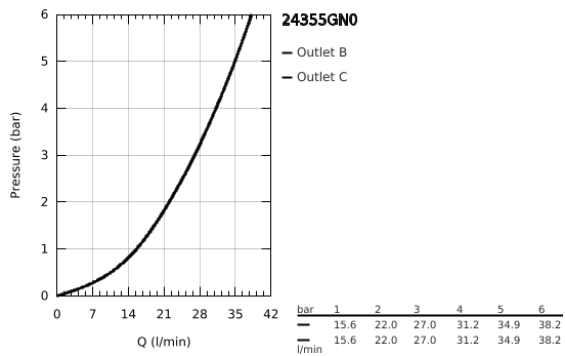

24 355 GN0 ATRIO SINGLE-LEVER MIXER WITH 2-WAY DIVERTER

PRODUCT DESCRIPTION

- Colour: brushed cool sunrise
- trim set for GROHE Rapido SmartBox (35 600/35 604)
- GROHE SilkMove 46 mm ceramic cartridge
- GROHE LongLife finish
- GROHE FastFixation escutcheon with covered shaft sealing and covered fixing
- metal escutcheon, retroactively 6° adjustable
- metal lever
- automatic 2-way diverter
- without roughing-in set 35 600/35 604 (please order separately)
- flow performance: outlet B = 27 l/min, outlet C = 27 l/min

24 355 GN0 ATRIO SINGLE-LEVER MIXER WITH 2-WAY DIVERTER

SPARE PARTS

- 1: Lever (Spare part-nr. 48443GN0)
 - 2: Escutcheon (Spare part-nr. 48616GN0)
 - 3: Mounting plate (Spare part-nr. 48440000)
 - 4: cap (Spare part-nr. 02693GN0)
 - 5: Diverter knob (Spare part-nr. 48637GN0)
 - 6: Diverter (Spare part-nr. 48634000)
 - 7: Cartridge (Spare part-nr. 46048000)
 - 8: Non-return valve (Spare part-nr. 49085000)
 - 9: Seal (Spare part-nr. 48360000)
 - 10: Temperature limiter (Spare part-nr. 46308000)*
 - 11: Backflow protection combination (Spare part-nr. 14055000)*
 - 12: Universal extension set single-lever mixers, 25 mm (Spare part-nr. 14056000)*
 - 13: diverter (Spare part-nr. 48635000)*
 - 14: Universal extension set single-lever mixers, 50 mm (Spare part-nr. 14057000)*
 - 15: diverter (Spare part-nr. 48636000)*
- * Optional accessories