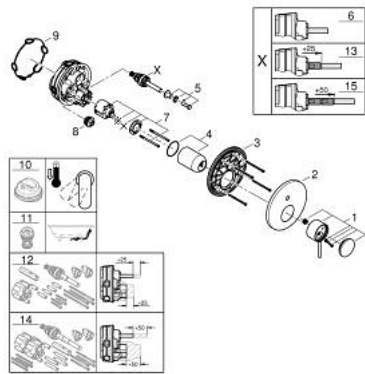

24 355 GN0 ATRIO SINGLE-LEVER MIXER WITH 2-WAY DIVERTER

PRODUCT DESCRIPTION

- Colour: brushed cool sunrise
- trim set for GROHE Rapido SmartBox (35 600/35 604)
- GROHE SilkMove 46 mm ceramic cartridge
- GROHE LongLife finish
- GROHE FastFixation escutcheon with covered shaft sealing and covered fixing
- metal escutcheon, retroactively 6° adjustable
- metal lever
- automatic 2-way diverter
- without roughing-in set 35 600/35 604 (please order separately)
- flow performance: outlet B = 27 l/min, outlet C = 27 l/min

24 355 GN0 ATRIO SINGLE-LEVER MIXER WITH 2-WAY DIVERTER

SPARE PARTS

- 1: Lever (Spare part-nr. 48443GN0)
 - 2: Escutcheon (Spare part-nr. 48616GN0)
 - 3: Mounting plate (Spare part-nr. 48440000)
 - 4: cap (Spare part-nr. 02693GN0)
 - 5: Diverter knob (Spare part-nr. 48637GN0)
 - 6: Diverter (Spare part-nr. 48634000)
 - 7: Cartridge (Spare part-nr. 46048000)
 - 8: Non-return valve (Spare part-nr. 49085000)
 - 9: Seal (Spare part-nr. 48360000)
 - 10: Temperature limiter (Spare part-nr. 46308000)*
 - 11: Backflow protection combination (Spare part-nr. 14055000)*
 - 12: Universal extension set single-lever mixers, 25 mm (Spare part-nr. 14056000)*
 - 13: diverter (Spare part-nr. 48635000)*
 - 14: Universal extension set single-lever mixers, 50 mm (Spare part-nr. 14057000)*
 - 15: diverter (Spare part-nr. 48636000)*
- * Optional accessories