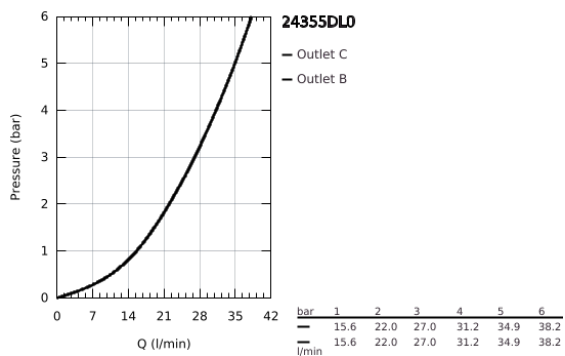

24 355 DL0 ATRIO SINGLE-LEVER MIXER WITH 2-WAY DIVERTER

PRODUCT DESCRIPTION

- Colour: brushed warm sunset
- trim set for GROHE Rapido SmartBox (35 600/35 604)
- GROHE SilkMove 46 mm ceramic cartridge
- GROHE LongLife finish
- GROHE FastFixation escutcheon with covered shaft sealing and covered fixing
- metal escutcheon, retroactively 6° adjustable
- metal lever
- automatic 2-way diverter
- without roughing-in set 35 600/35 604 (please order separately)
- flow performance: outlet B = 27 l/min, outlet C = 27 l/min

24 355 DL0 ATRIO SINGLE-LEVER MIXER WITH 2-WAY DIVERTER

SPARE PARTS

- 1: Lever (Spare part-nr. 48443DL0)
 - 2: Escutcheon (Spare part-nr. 48616DL0)
 - 3: Mounting plate (Spare part-nr. 48440000)
 - 4: cap (Spare part-nr. 02693DL0)
 - 5: Diverter knob (Spare part-nr. 48637DL0)
 - 6: Diverter (Spare part-nr. 48634000)
 - 7: Cartridge (Spare part-nr. 46048000)
 - 8: Non-return valve (Spare part-nr. 49085000)
 - 9: Seal (Spare part-nr. 48360000)
 - 10: Temperature limiter (Spare part-nr. 46308000)*
 - 11: Backflow protection combination (Spare part-nr. 14055000)*
 - 12: Universal extension set single-lever mixers, 25 mm (Spare part-nr. 14056000)*
 - 13: diverter (Spare part-nr. 48635000)*
 - 14: Universal extension set single-lever mixers, 50 mm (Spare part-nr. 14057000)*
 - 15: diverter (Spare part-nr. 48636000)*
- * Optional accessories