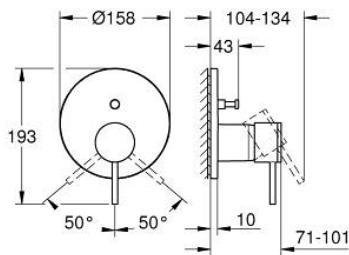

24 355 DL0 ATRIO SINGLE-LEVER MIXER WITH 2-WAY DIVERTER

PRODUCT DESCRIPTION

- Colour: brushed warm sunset
- trim set for GROHE Rapido SmartBox (35 600/35 604)
- GROHE SilkMove 46 mm ceramic cartridge
- GROHE LongLife finish
- GROHE FastFixation escutcheon with covered shaft sealing and covered fixing
- metal escutcheon, retroactively 6° adjustable
- metal lever
- automatic 2-way diverter
- without roughing-in set 35 600/35 604 (please order separately)
- flow performance: outlet B = 27 l/min, outlet C = 27 l/min

24 355 DL0 ATRIO SINGLE-LEVER MIXER WITH 2-WAY DIVERTER

SPARE PARTS

- 1: Lever (Spare part-nr. 48443DL0)
 - 2: Escutcheon (Spare part-nr. 48616DL0)
 - 3: Mounting plate (Spare part-nr. 48440000)
 - 4: cap (Spare part-nr. 02693DL0)
 - 5: Diverter knob (Spare part-nr. 48637DL0)
 - 6: Diverter (Spare part-nr. 48634000)
 - 7: Cartridge (Spare part-nr. 46048000)
 - 8: Non-return valve (Spare part-nr. 49085000)
 - 9: Seal (Spare part-nr. 48360000)
 - 10: Temperature limiter (Spare part-nr. 46308000)*
 - 11: Backflow protection combination (Spare part-nr. 14055000)*
 - 12: Universal extension set single-lever mixers, 25 mm (Spare part-nr. 14056000)*
 - 13: diverter (Spare part-nr. 48635000)*
 - 14: Universal extension set single-lever mixers, 50 mm (Spare part-nr. 14057000)*
 - 15: diverter (Spare part-nr. 48636000)*
- * Optional accessories