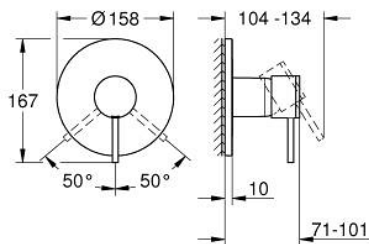

## 24 354 MS0 ATRIO SINGLE-LEVER SHOWER MIXER

### PRODUCT DESCRIPTION

- Colour: satin steel
- trim set for GROHE Rapido SmartBox (35 600/35 604)
- GROHE SilkMove 46 mm ceramic cartridge
- GROHE LongLife finish
- GROHE FastFixation escutcheon with covered shaft sealing and covered fixing
- metal escutcheon, retroactively 6° adjustable
- metal lever
- without roughing-in set 35 600/35 604 (please order separately)
- outlet B or C = 30 l/min

### SPARE PARTS

- 1: Lever (Spare part-nr. 48443MS0)
- 2: escutcheon (Spare part-nr. 48615MS0)
- 3: Mounting plate (Spare part-nr. 48439000)
- 4: cap (Spare part-nr. 02693MS0)
- 5: Cartridge (Spare part-nr. 46048000)
- 6: Seal (Spare part-nr. 48360000)
- 7: Temperature limiter (Spare part-nr. 46308000)\*
- 8: Universal extension set single-lever mixers, 25 mm (Spare part-nr. 14056000)\*
- 9: Universal extension set single-lever mixers, 50 mm (Spare part-nr. 14057000)\*