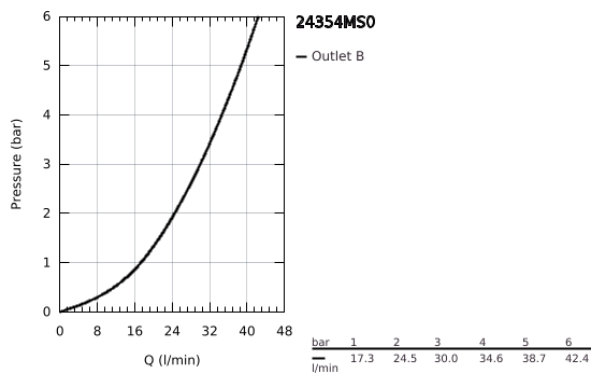

## 24 354 MS0 ATRIO SINGLE-LEVER SHOWER MIXER

### PRODUCT DESCRIPTION

- Colour: satin steel
- trim set for GROHE Rapido SmartBox (35 600/35 604)
- GROHE SilkMove 46 mm ceramic cartridge
- GROHE LongLife finish
- GROHE FastFixation escutcheon with covered shaft sealing and covered fixing
- metal escutcheon, retroactively 6° adjustable
- metal lever
- without roughing-in set 35 600/35 604 (please order separately)
- outlet B or C = 30 l/min