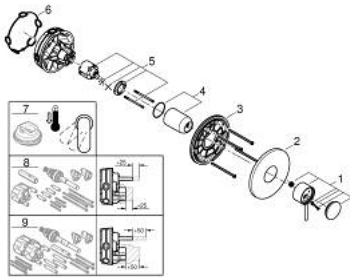

24 354 GN0 ATRIO SINGLE-LEVER SHOWER MIXER

PRODUCT DESCRIPTION

- Colour: brushed cool sunrise
- trim set for GROHE Rapido SmartBox (35 600/35 604)
- GROHE SilkMove 46 mm ceramic cartridge
- GROHE LongLife finish
- GROHE FastFixation escutcheon with covered shaft sealing and covered fixing
- metal escutcheon, retroactively 6° adjustable
- metal lever
- without roughing-in set 35 600/35 604 (please order separately)
- outlet B or C = 30 l/min

24 354 GN0 ATRIO SINGLE-LEVER SHOWER MIXER

SPARE PARTS

- 1: Lever (Spare part-nr. 48443GN0)
 - 2: escutcheon (Spare part-nr. 48615GN0)
 - 3: Mounting plate (Spare part-nr. 48439000)
 - 4: cap (Spare part-nr. 02693GN0)
 - 5: Cartridge (Spare part-nr. 46048000)
 - 6: Seal (Spare part-nr. 48360000)
 - 7: Temperature limiter (Spare part-nr. 46308000)*
 - 8: Universal extension set single-lever mixers, 25 mm (Spare part-nr. 14056000)*
 - 9: Universal extension set single-lever mixers, 50 mm (Spare part-nr. 14057000)*
- * Optional accessories