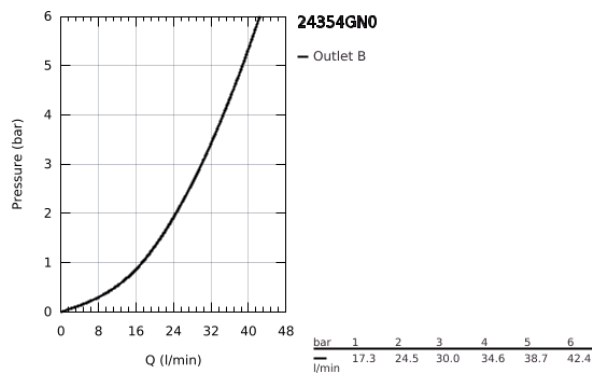

24 354 GN0 ATRIO SINGLE-LEVER SHOWER MIXER

PRODUCT DESCRIPTION

- Colour: brushed cool sunrise
- trim set for GROHE Rapido SmartBox (35 600/35 604)
- GROHE SilkMove 46 mm ceramic cartridge
- GROHE LongLife finish
- GROHE FastFixation escutcheon with covered shaft sealing and covered fixing
- metal escutcheon, retroactively 6° adjustable
- metal lever
- without roughing-in set 35 600/35 604 (please order separately)
- outlet B or C = 30 l/min

24 354 GN0 ATRIO SINGLE-LEVER SHOWER MIXER

SPARE PARTS

- 1: Lever (Spare part-nr. 48443GN0)
 - 2: escutcheon (Spare part-nr. 48615GN0)
 - 3: Mounting plate (Spare part-nr. 48439000)
 - 4: cap (Spare part-nr. 02693GN0)
 - 5: Cartridge (Spare part-nr. 46048000)
 - 6: Seal (Spare part-nr. 48360000)
 - 7: Temperature limiter (Spare part-nr. 46308000)*
 - 8: Universal extension set single-lever mixers, 25 mm (Spare part-nr. 14056000)*
 - 9: Universal extension set single-lever mixers, 50 mm (Spare part-nr. 14057000)*
- * Optional accessories