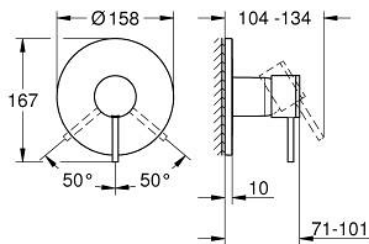

24 354 GN0 ATRIO SINGLE-LEVER SHOWER MIXER

PRODUCT DESCRIPTION

- Colour: brushed cool sunrise
- trim set for GROHE Rapido SmartBox (35 600/35 604)
- GROHE SilkMove 46 mm ceramic cartridge
- GROHE LongLife finish
- GROHE FastFixation escutcheon with covered shaft sealing and covered fixing
- metal escutcheon, retroactively 6° adjustable
- metal lever
- without roughing-in set 35 600/35 604 (please order separately)
- outlet B or C = 30 l/min

24 354 GN0 ATRIO SINGLE-LEVER SHOWER MIXER

SPARE PARTS

- 1: Lever (Spare part-nr. 48443GN0)
 - 2: escutcheon (Spare part-nr. 48615GN0)
 - 3: Mounting plate (Spare part-nr. 48439000)
 - 4: cap (Spare part-nr. 02693GN0)
 - 5: Cartridge (Spare part-nr. 46048000)
 - 6: Seal (Spare part-nr. 48360000)
 - 7: Temperature limiter (Spare part-nr. 46308000)*
 - 8: Universal extension set single-lever mixers, 25 mm (Spare part-nr. 14056000)*
 - 9: Universal extension set single-lever mixers, 50 mm (Spare part-nr. 14057000)*
- * Optional accessories