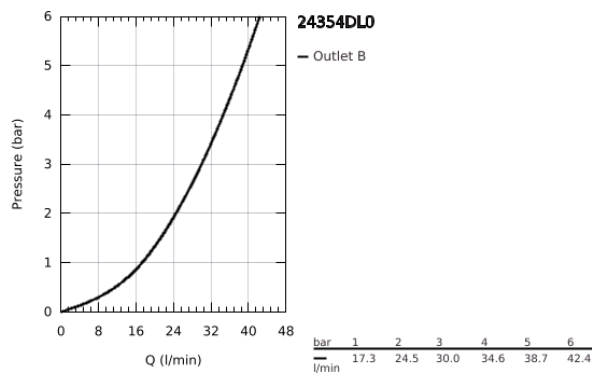

24 354 DL0 ATRIO SINGLE-LEVER SHOWER MIXER

PRODUCT DESCRIPTION

- Colour: brushed warm sunset
- trim set for GROHE Rapido SmartBox (35 600/35 604)
- GROHE SilkMove 46 mm ceramic cartridge
- GROHE LongLife finish
- GROHE FastFixation escutcheon with covered shaft sealing and covered fixing
- metal escutcheon, retroactively 6° adjustable
- metal lever
- without roughing-in set 35 600/35 604 (please order separately)
- outlet B or C = 30 l/min

24 354 DL0 ATRIO SINGLE-LEVER SHOWER MIXER

SPARE PARTS

- 1: Lever (Spare part-nr. 48443DL0)
 - 2: escutcheon (Spare part-nr. 48615DL0)
 - 3: Mounting plate (Spare part-nr. 48439000)
 - 4: cap (Spare part-nr. 02693DL0)
 - 5: Cartridge (Spare part-nr. 46048000)
 - 6: Seal (Spare part-nr. 48360000)
 - 7: Temperature limiter (Spare part-nr. 46308000)*
 - 8: Universal extension set single-lever mixers, 25 mm (Spare part-nr. 14056000)*
 - 9: Universal extension set single-lever mixers, 50 mm (Spare part-nr. 14057000)*
- * Optional accessories