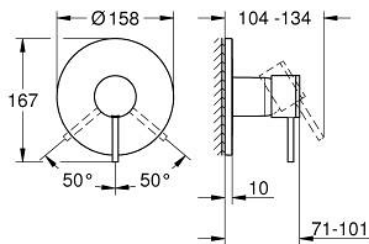

24 354 DL0 ATRIO SINGLE-LEVER SHOWER MIXER

PRODUCT DESCRIPTION

- Colour: brushed warm sunset
- trim set for GROHE Rapido SmartBox (35 600/35 604)
- GROHE SilkMove 46 mm ceramic cartridge
- GROHE LongLife finish
- GROHE FastFixation escutcheon with covered shaft sealing and covered fixing
- metal escutcheon, retroactively 6° adjustable
- metal lever
- without roughing-in set 35 600/35 604 (please order separately)
- outlet B or C = 30 l/min

24 354 DL0 ATRIO SINGLE-LEVER SHOWER MIXER

SPARE PARTS

- 1: Lever (Spare part-nr. 48443DL0)
 - 2: escutcheon (Spare part-nr. 48615DL0)
 - 3: Mounting plate (Spare part-nr. 48439000)
 - 4: cap (Spare part-nr. 02693DL0)
 - 5: Cartridge (Spare part-nr. 46048000)
 - 6: Seal (Spare part-nr. 48360000)
 - 7: Temperature limiter (Spare part-nr. 46308000)*
 - 8: Universal extension set single-lever mixers, 25 mm (Spare part-nr. 14056000)*
 - 9: Universal extension set single-lever mixers, 50 mm (Spare part-nr. 14057000)*
- * Optional accessories